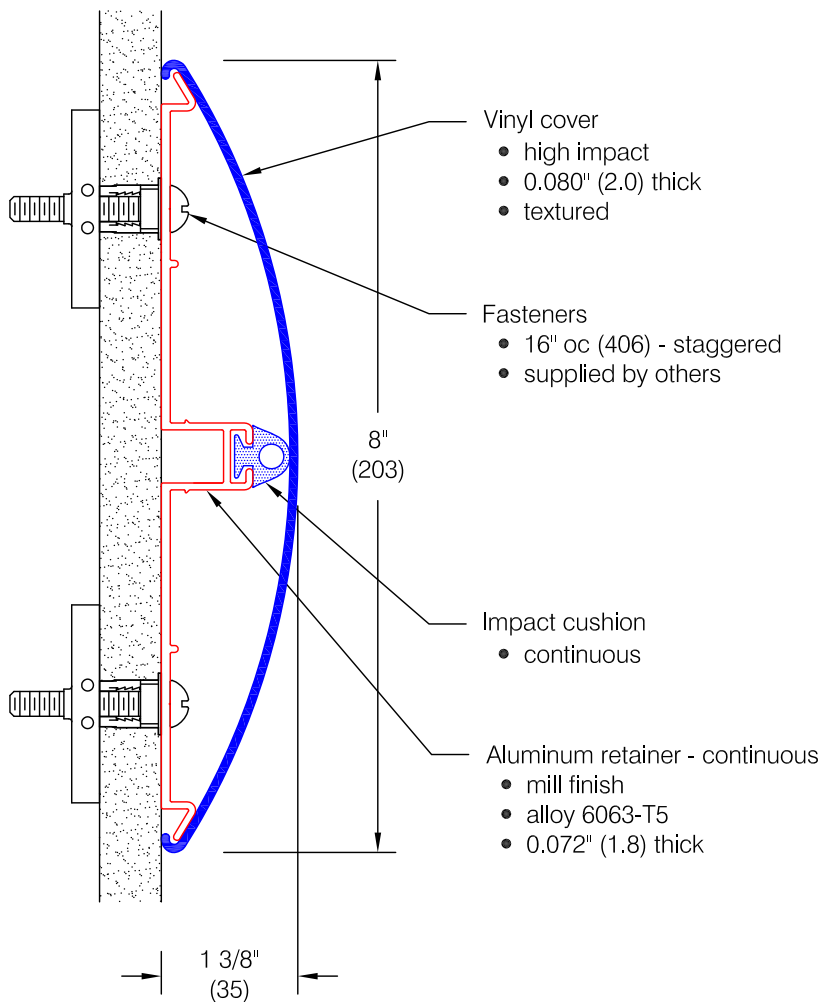

WG-7 Wall Guard

Features:

- Class A fire rating
- Molded end caps
- Molded outside corners
- Molded inside corners
- Stock length 12'-0" (3658)

Finishes:

- Manufacturer's standard colors
- Custom colors available