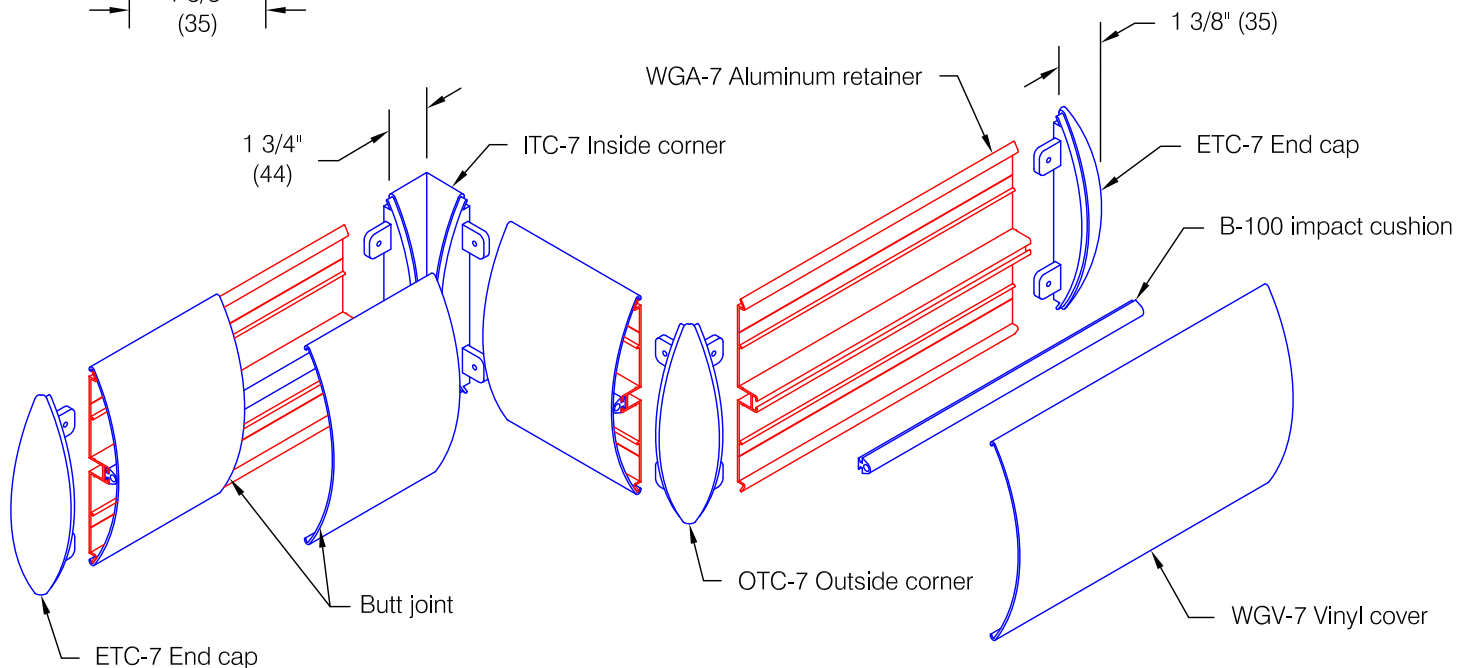

WG-7 Wall Guard

Features:

- Class A fire rating
- Molded end caps
- Molded outside corners
- Molded inside corners
- Stock length 12'-0" (3658)

Finishes:

- Manufacturer's standard colors
- Custom colors available