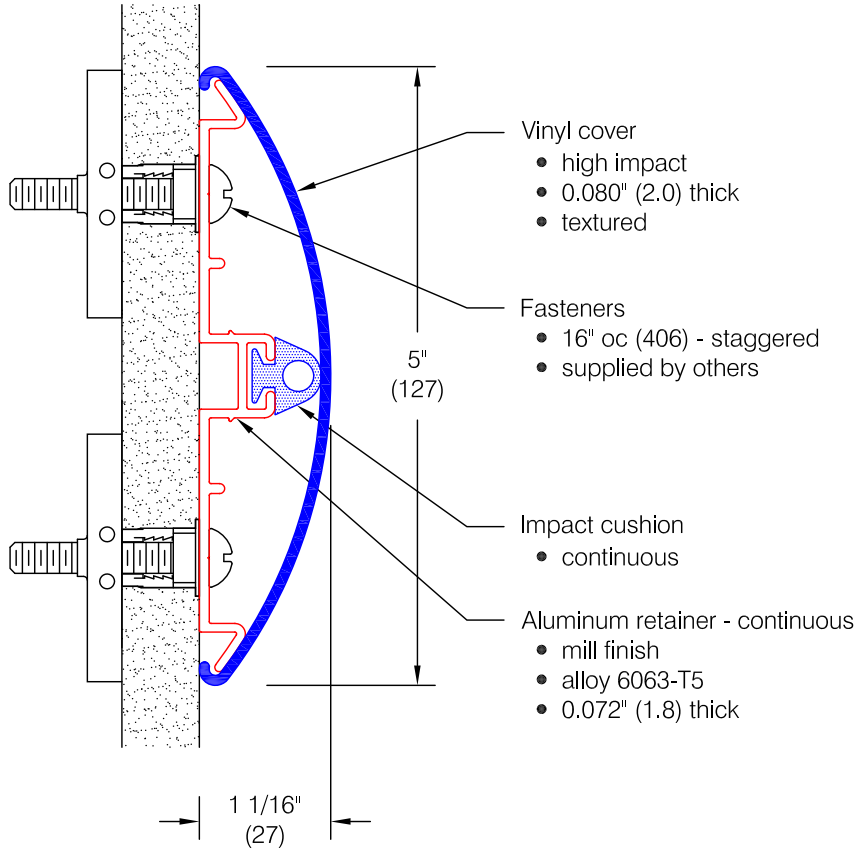

WG-5 Wall Guard

Features:

- Class A fire rating
- Molded end caps
- Molded outside corners
- Molded inside corners
- Stock length 12'-0" (3658)

Finishes:

- Manufacturer's standard colors
- Custom colors available