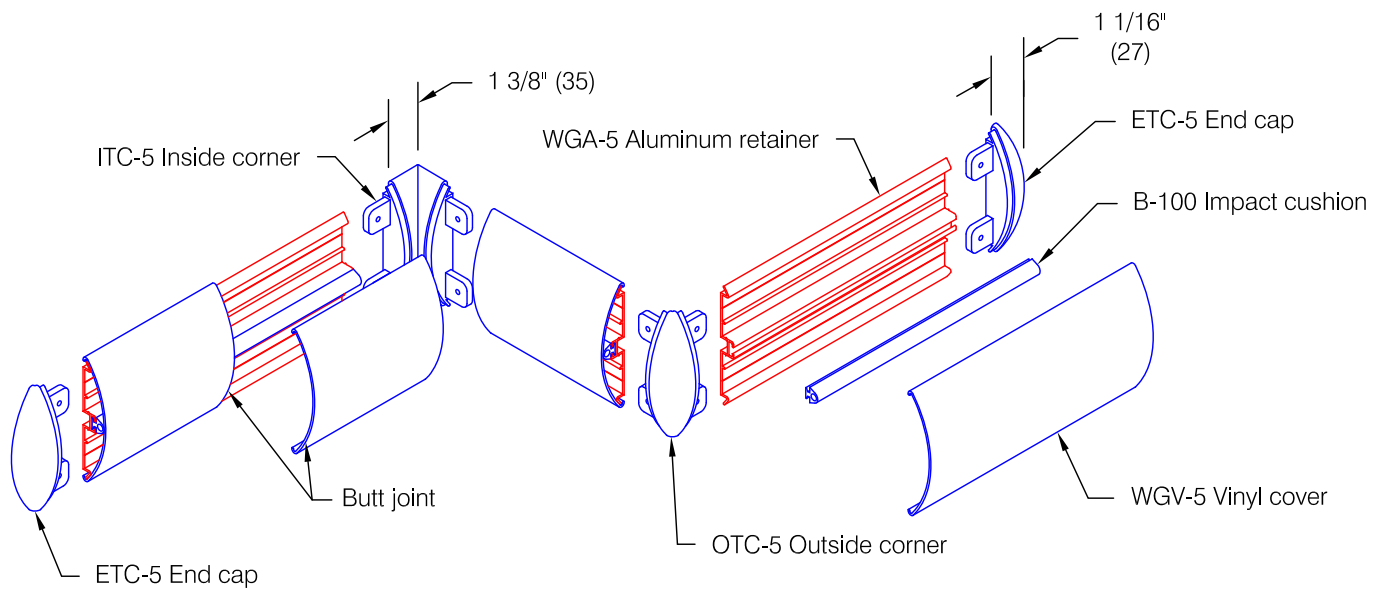

WG-5 Wall Guard

Features:

- Class A fire rating
- Molded end caps
- Molded outside corners
- Molded inside corners
- Stock length 12'-0" (3658)

Finishes:

- Manufacturer's standard colors
- Custom colors available