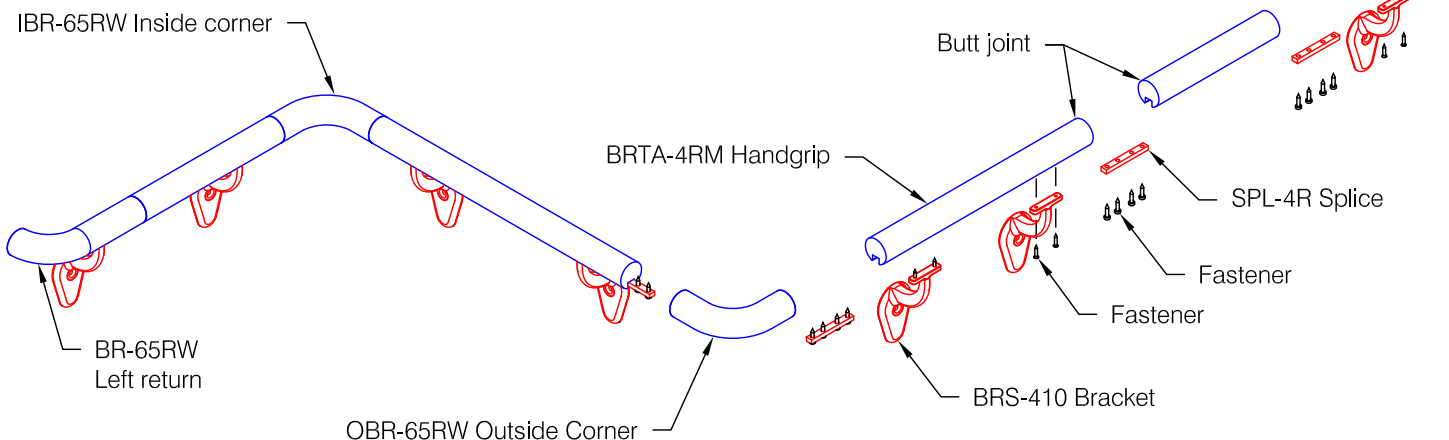

Bracket

- Satin finish stainless steel

All hardwoods have their own "personality". Variations in color, grain pattern, and texture are to be expected. They are natural characteristics of these materials.