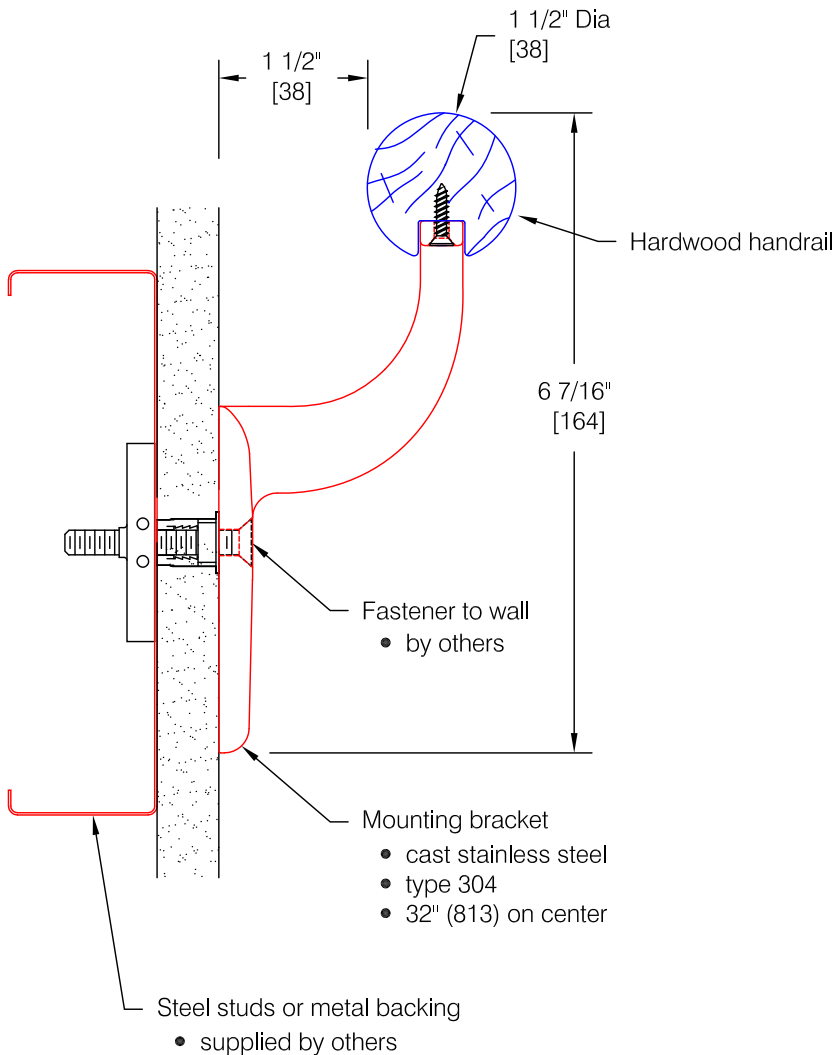

BR-6RW Handrail

Features:

- ADA Compliant
- Wall returns - with splice
- Outside corners - with splice
- Inside corners - with splice
- Stock length: Wood handrail supplied in random lengths 6'-0" (1829) to 12'-0" (3658)

Finishes:

Handrail

- Manufacturer's standard stain colors
- Custom stain colors available
- Oak, maple, and ash hardwoods
- Custom woods available

Bracket

- Satin finish stainless steel

All hardwoods have their own "personality". Variations in color, grain pattern, and texture are to be expected. They are natural characteristics of these materials.