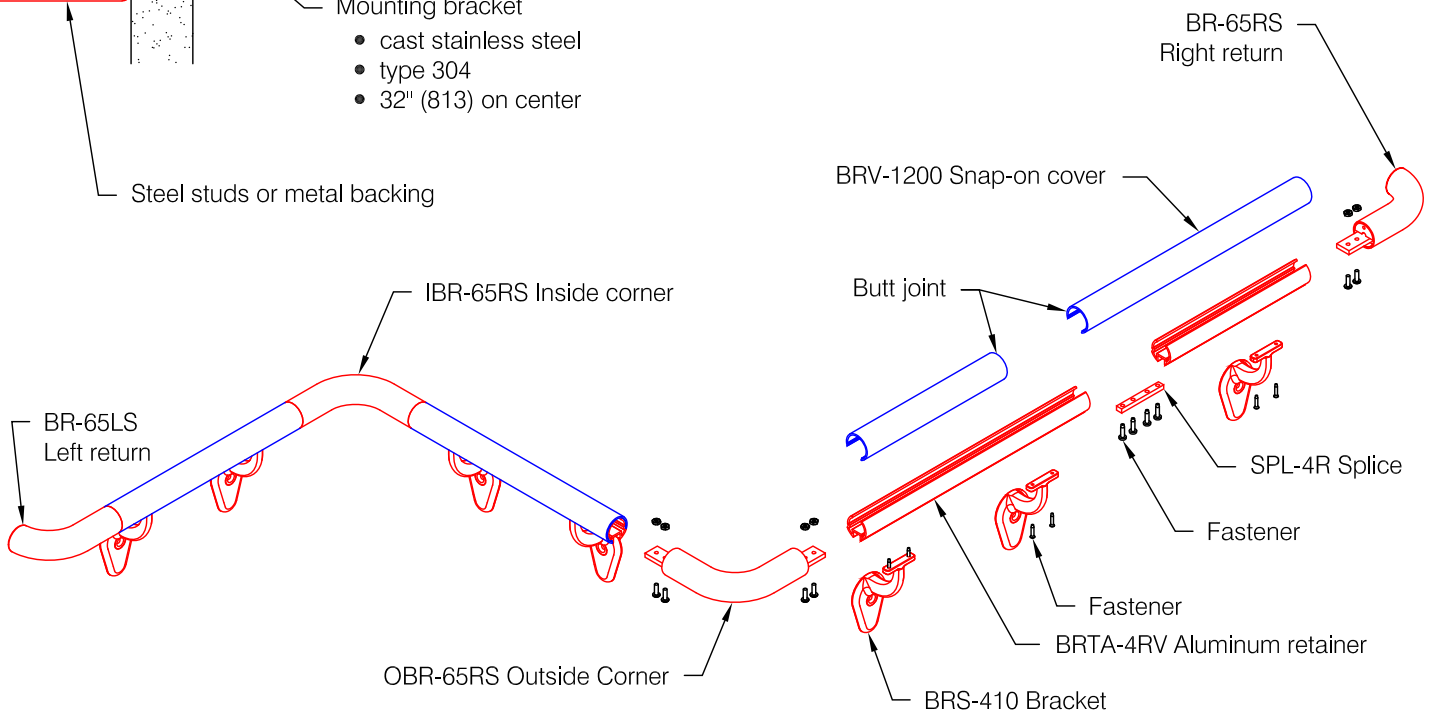

Pawling Corporation reserves the right to discontinue a design or modify an existing design without prior notice

Customer :

Project :

Architect :

Sales Rep :

WD.241.0