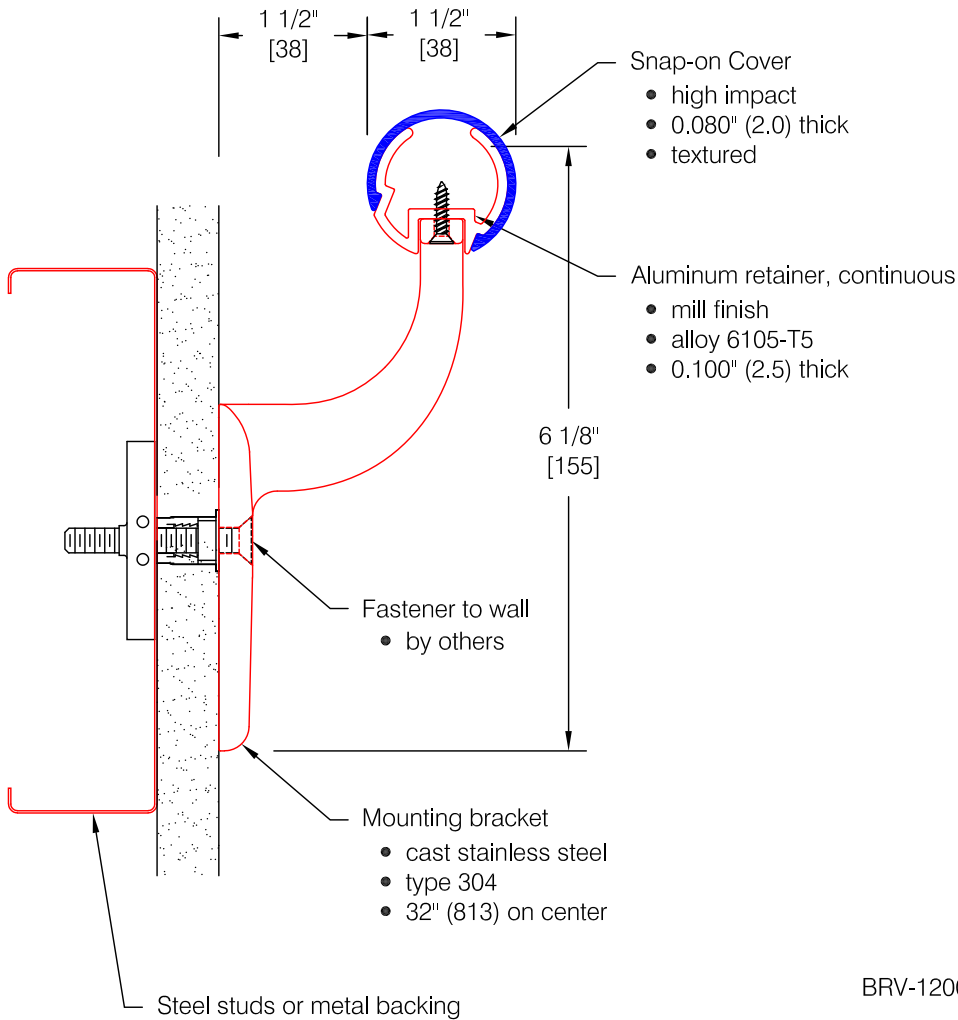

# BR-6RVS Handrail

## Features:

- ADA Compliant
- Class A fire rating
- Formed stainless steel wall returns
- Formed stainless steel corners
- Stock length 12'-0" (3658)