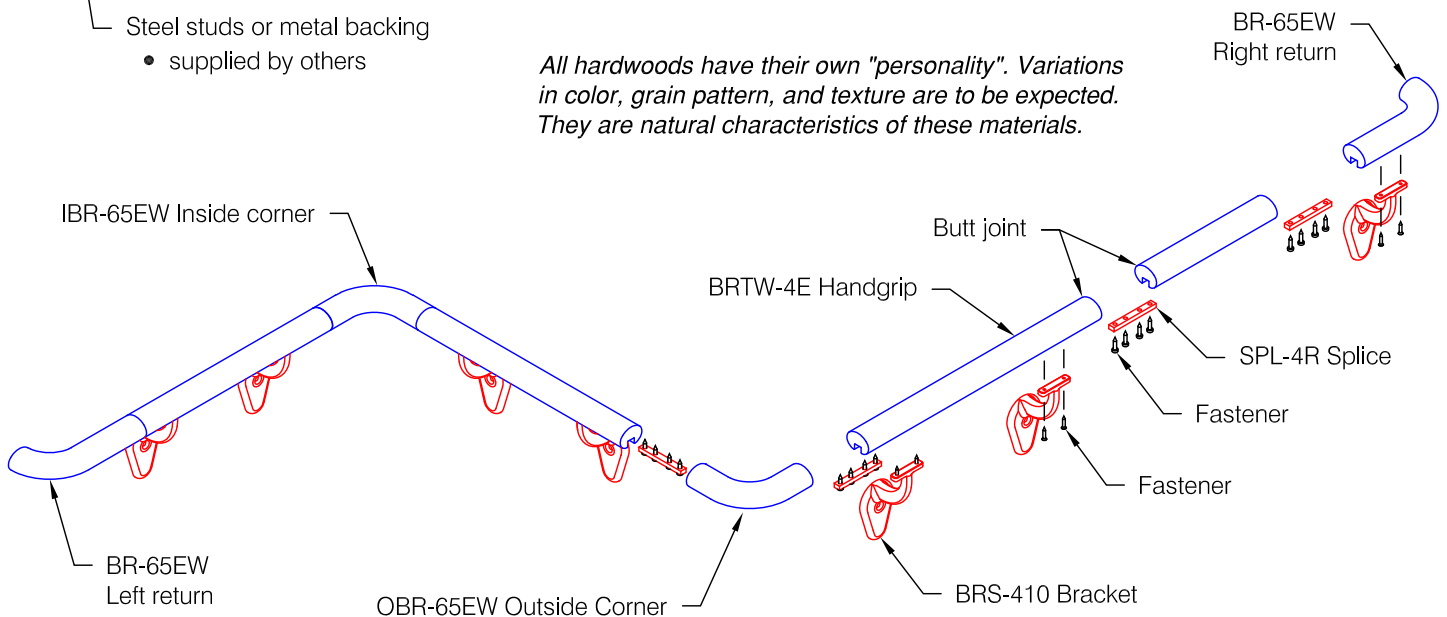

BR-6EW Handrail

Features:

- ADA Compliant
- Wall returns - with hardware
- Outside corners - with hardware
- Inside corners - with hardware
- Stock length: Wood handrail supplied in random lengths 6'-0" (1829) to 12'-0" (3658)

Finishes:

Handrail

- Manufacturer's standard stain colors
- Custom stain colors available
- Oak, maple, and ash hardwoods
- Custom woods available

Bracket

- Satin finish stainless steel

All hardwoods have their own "personality". Variations in color, grain pattern, and texture are to be expected. They are natural characteristics of these materials.