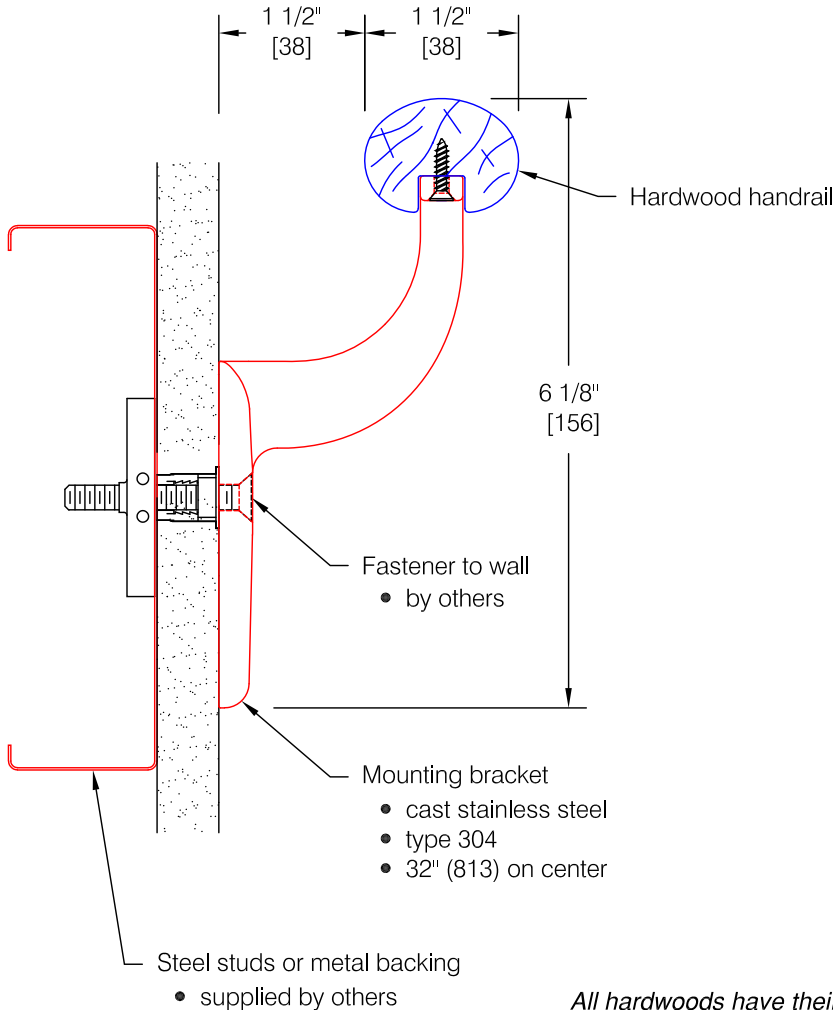

BR-6EW Handrail

Features:

- ADA Compliant
- Wall returns - with hardware
- Outside corners - with hardware
- Inside corners - with hardware
- Stock length: Wood handrail supplied in random lengths 6'-0" (1829) to 12'-0" (3658)

Finishes:

Handrail

- Manufacturer's standard stain colors
- Custom stain colors available
- Oak, maple, and ash hardwoods
- Custom woods available

Bracket

- Satin finish stainless steel

All hardwoods have their own "personality". Variations in color, grain pattern, and texture are to be expected. They are natural characteristics of these materials.