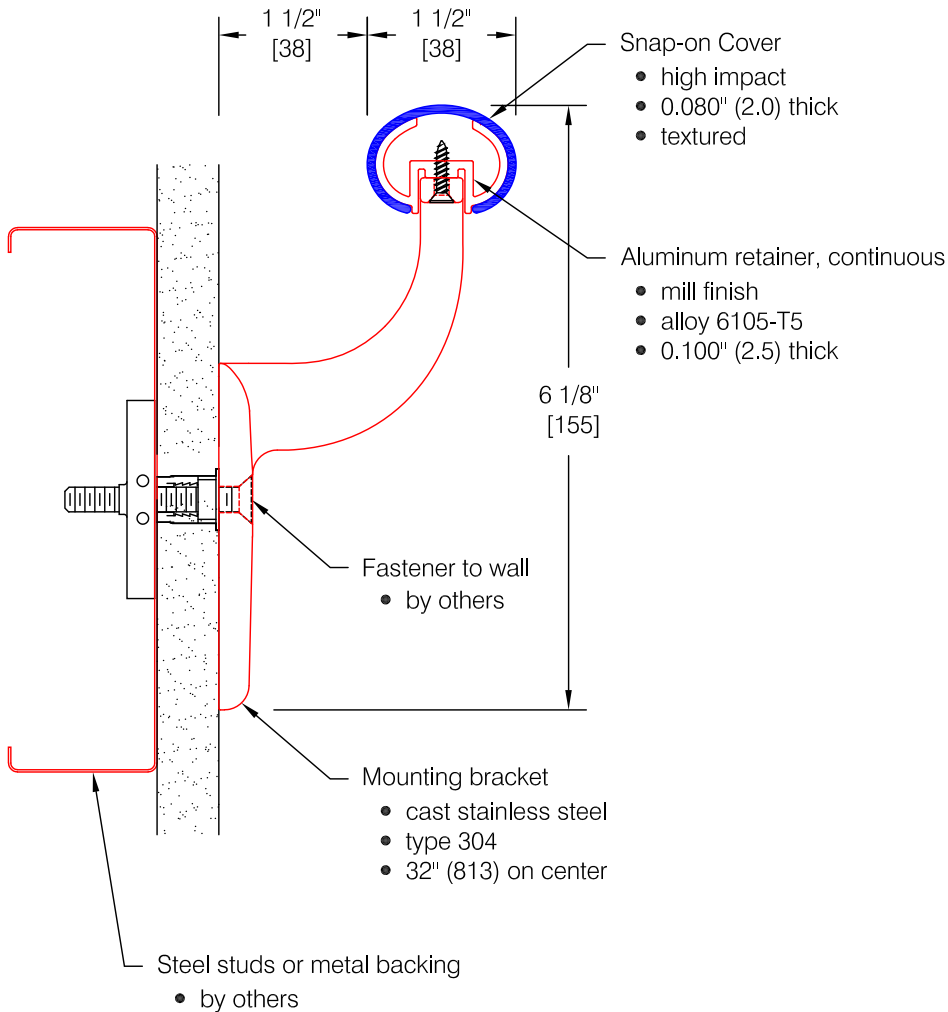

BR-6EV Handrail

Features:

- ADA Compliant
- Class A fire rating
- Molded wall returns
- Molded inside and outside corners
- Stock length 12'-0" (3658)

Finishes:

Handrail

- Manufacturer's standard colors
- Custom colors available