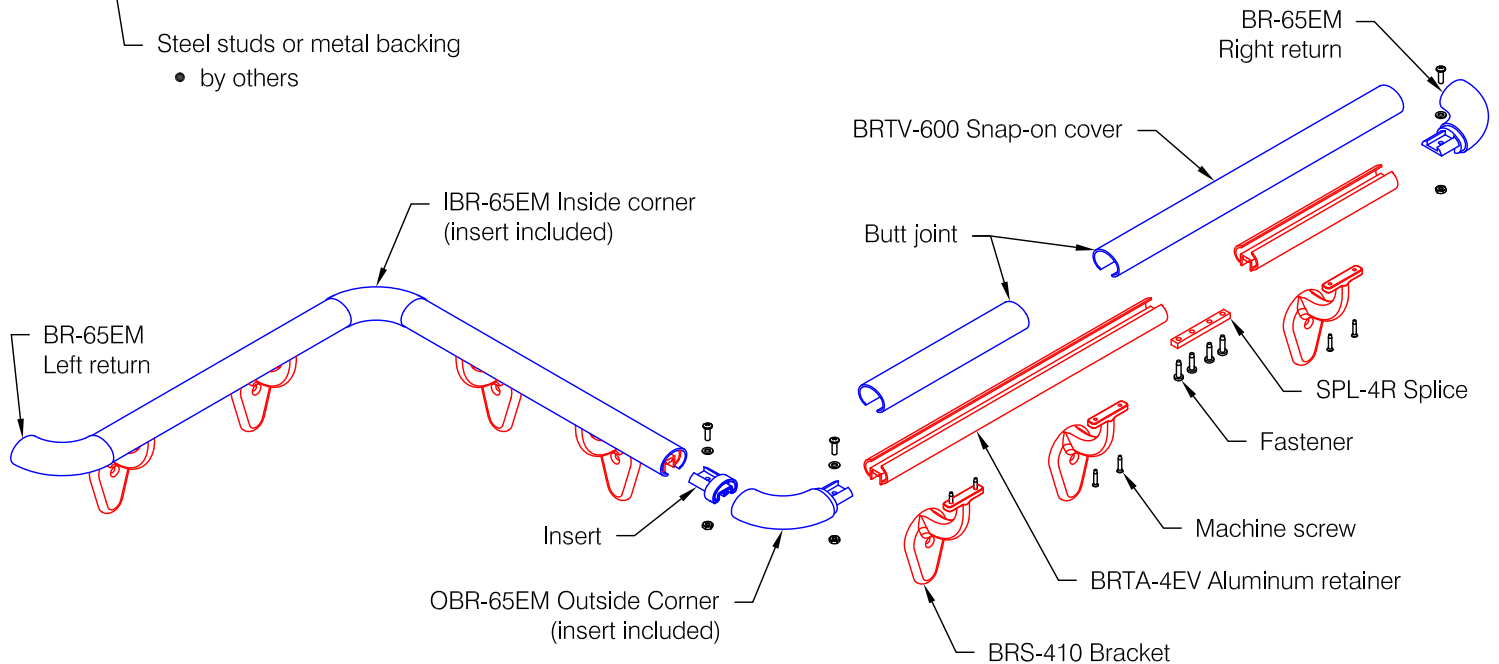

Pawling Corporation reserves the right to discontinue a design or modify an existing design without prior notice

Customer :	Project :	WD.238.0
Architect :	Sales Rep :