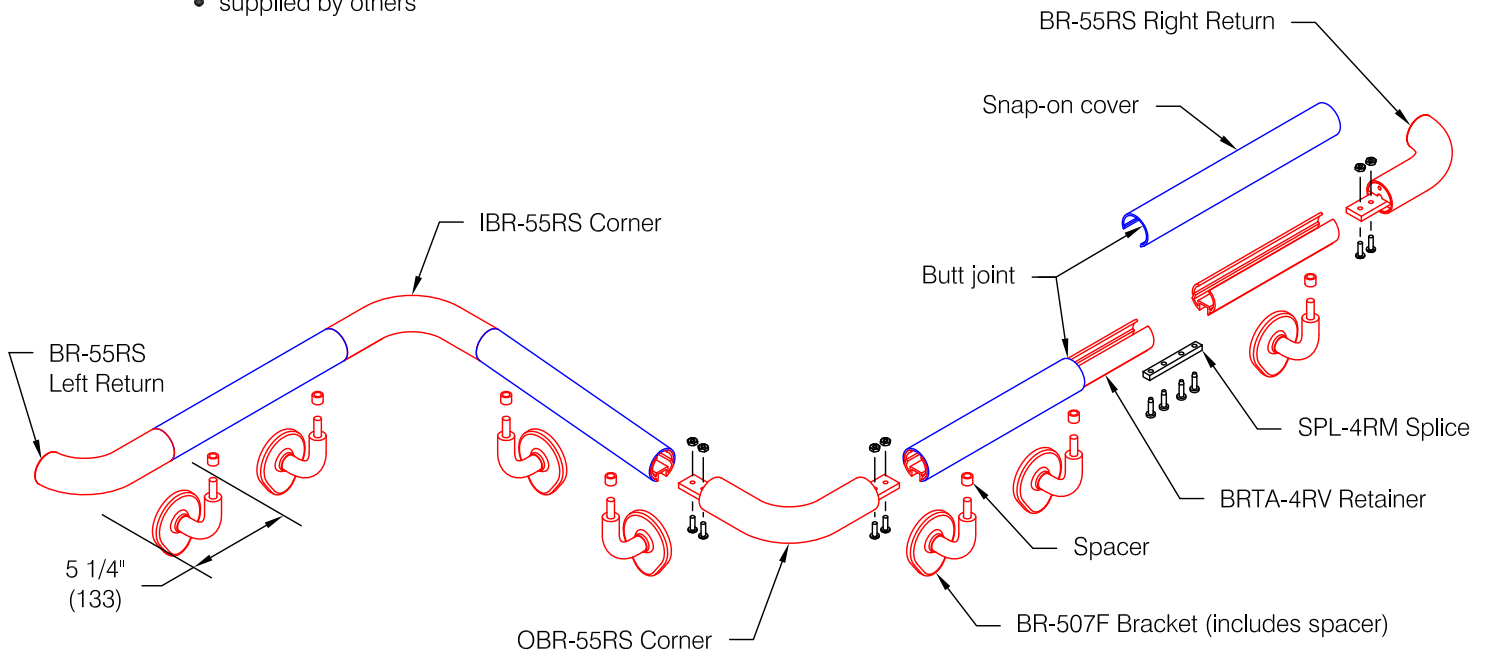

BR-5RVS Handrail

Features:

- ADA Compliant
- Class A fire rating
- Formed stainless steel wall returns
- Formed stainless steel corners
- Stock length 12'-0" (3658)

Finishes:

Handrail

- Manufacturer's standard colors
- Custom colors available
- Available in standard Heartwood wood grain finishes

Bracket

- Satin finish stainless steel

Wall Returns and Corners

- Satin finish stainless steel

Pawling Corporation reserves the right to discontinue a design or modify an existing design without prior notice