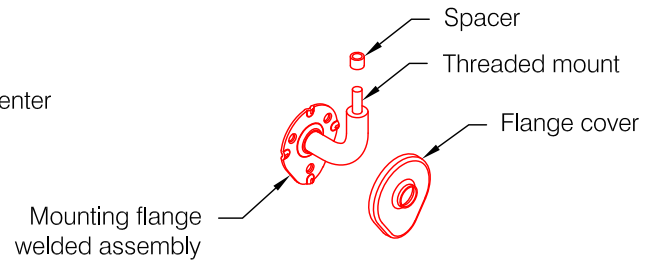

BR-5RVS Handrail

Features:

- ADA Compliant
- Class A fire rating
- Formed stainless steel wall returns
- Formed stainless steel corners
- Stock length 12'-0" (3658)

Finishes:

Handrail

- Manufacturer's standard colors
- Custom colors available
- Available in standard Heartwood wood grain finishes

Bracket

- Satin finish stainless steel

Wall Returns and Corners

- Satin finish stainless steel

Pawling Corporation reserves the right to discontinue a design or modify an existing design without prior notice