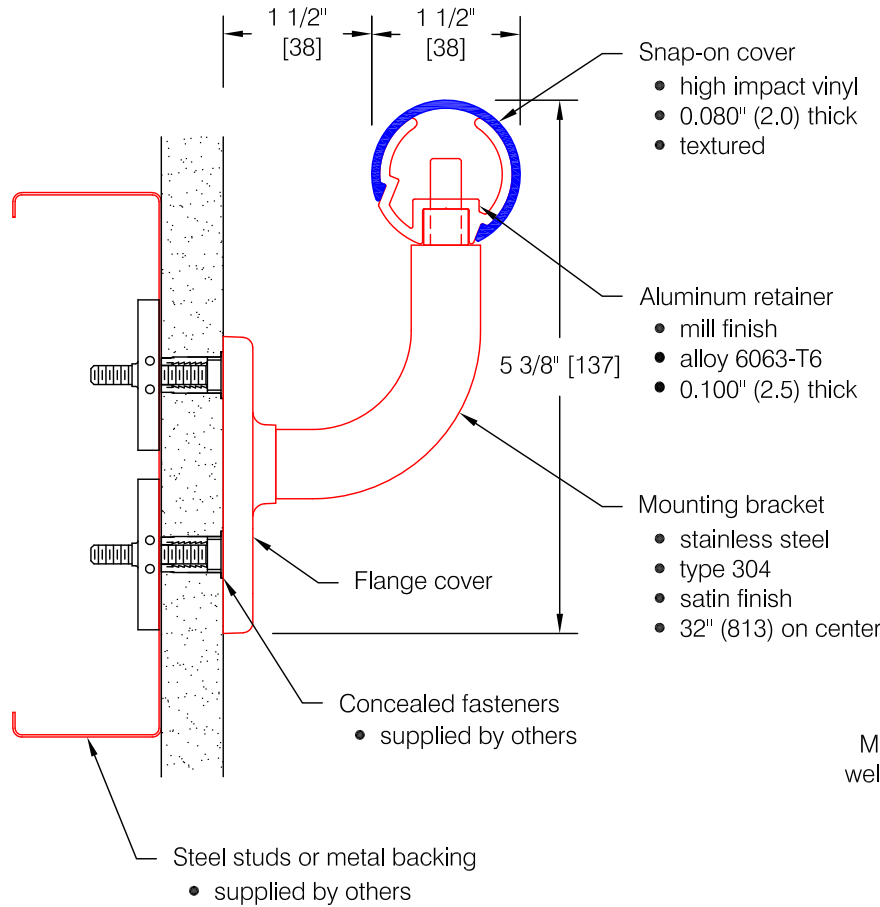

BR-5RVS Handrail

Features:

- ADA Compliant
- Class A fire rating
- Formed stainless steel wall returns
- Formed stainless steel corners
- Stock length 12'-0" (3658)

Finishes:

Handrail

- Manufacturer's standard colors
- Custom colors available
- Available in standard Heartwood wood grain finishes

Bracket

- Satin finish stainless steel

Wall Returns and Corners

- Satin finish stainless steel

Pawling Corporation reserves the right to discontinue a design or modify an existing design without prior notice