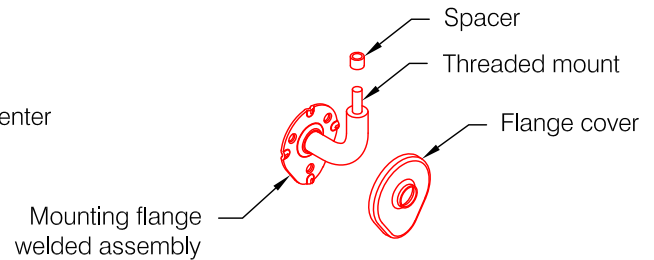

BR-5RV Handrail

Features:

- ADA Compliant
- Class A fire rating
- Molded returns - with hardware
- Molded corners - with hardware
- Stock length 12'-0" (3658)

Finishes:

Handrail

- Manufacturer's standard colors
- Custom colors available
- Available in standard Heartwood wood grain finishes

Bracket

- Satin finish stainless steel

Pawling Corporation reserves the right to discontinue a design or modify an existing design without prior notice

Customer :	Project :	WD.230.0
Architect :	Sales Rep :