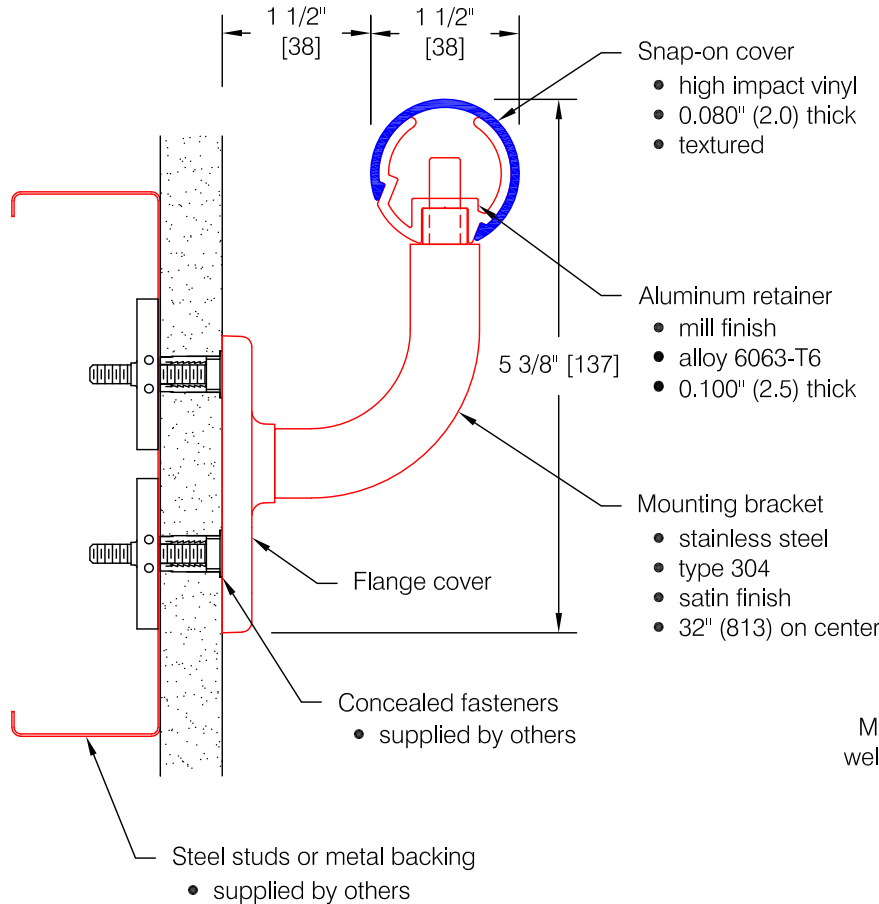

BR-5RV Handrail

Features:

- ADA Compliant
- Class A fire rating
- Molded returns - with hardware
- Molded corners - with hardware
- Stock length 12'-0" (3658)

Finishes:

Handrail

- Manufacturer's standard colors
- Custom colors available
- Available in standard Heartwood wood grain finishes

Bracket

- Satin finish stainless steel

Pawling Corporation reserves the right to discontinue a design or modify an existing design without prior notice

Customer :	Project :	WD.230.0
Architect :	Sales Rep :	