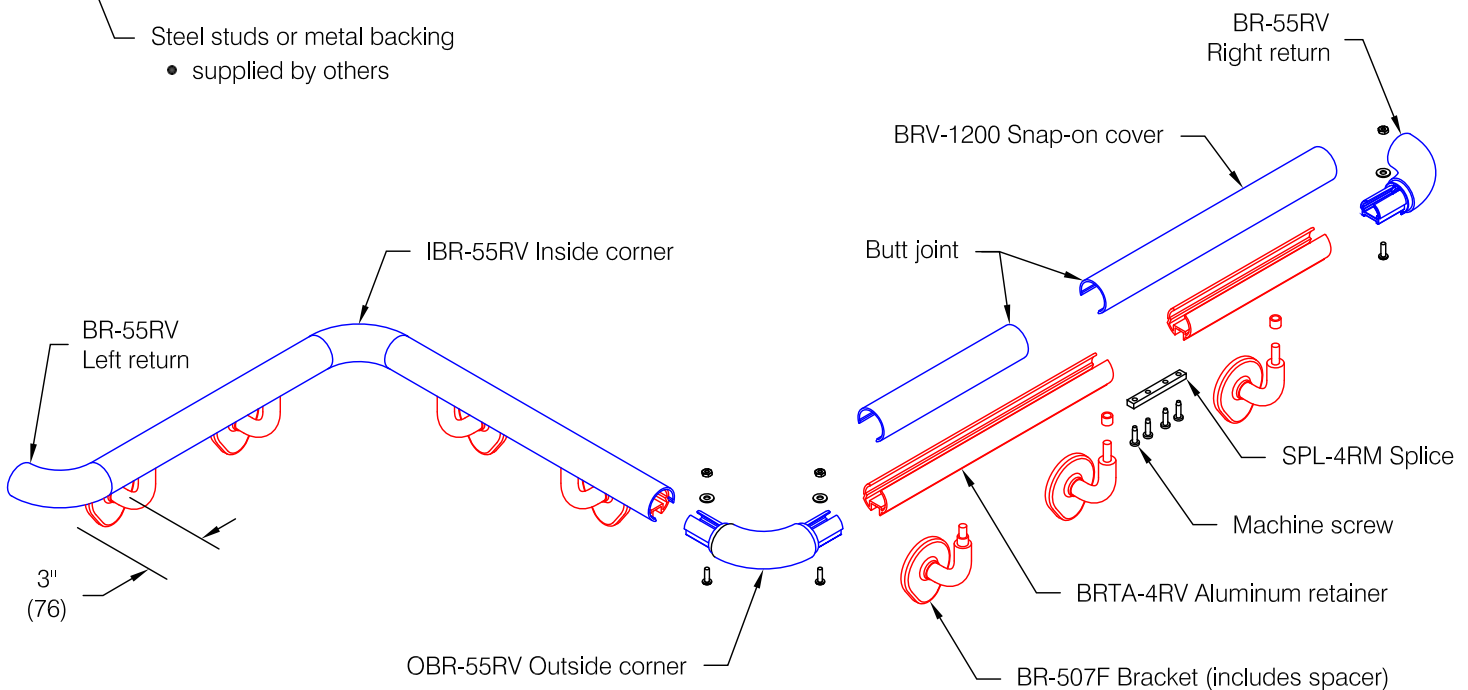

BR-5RV Handrail

Features:

- ADA Compliant
- Class A fire rating
- Molded returns - with hardware
- Molded corners - with hardware
- Stock length 12'-0" (3658)

Finishes:

Handrail

- Manufacturer's standard colors
- Custom colors available
- Available in standard Heartwood wood grain finishes

Bracket

- Satin finish stainless steel

Pawling Corporation reserves the right to discontinue a design or modify an existing design without prior notice

Customer :	Project :	WD.230.0
Architect :	Sales Rep :