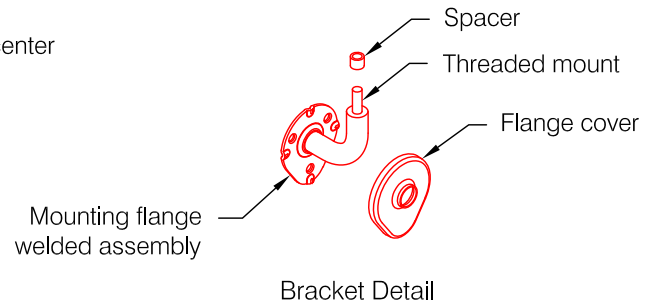

BR-5EW Handrail

Features:

- ADA Compliant
- Wall returns - with hardware
- Outside corners - with hardware
- Inside corners - with hardware
- Stock length: Wood handrail supplied in random lengths 6'-0" (1829) to 12'-0" (3658)

Finishes:

Handrail

- Manufacturer's standard stain colors
- Custom stain colors available
- Oak, maple, and ash hardwoods
- Custom woods available

Bracket

- Satin finish stainless steel

All hardwoods have their own "personality". Variations in color, grain pattern, and texture are to be expected. They are natural characteristics of these materials.