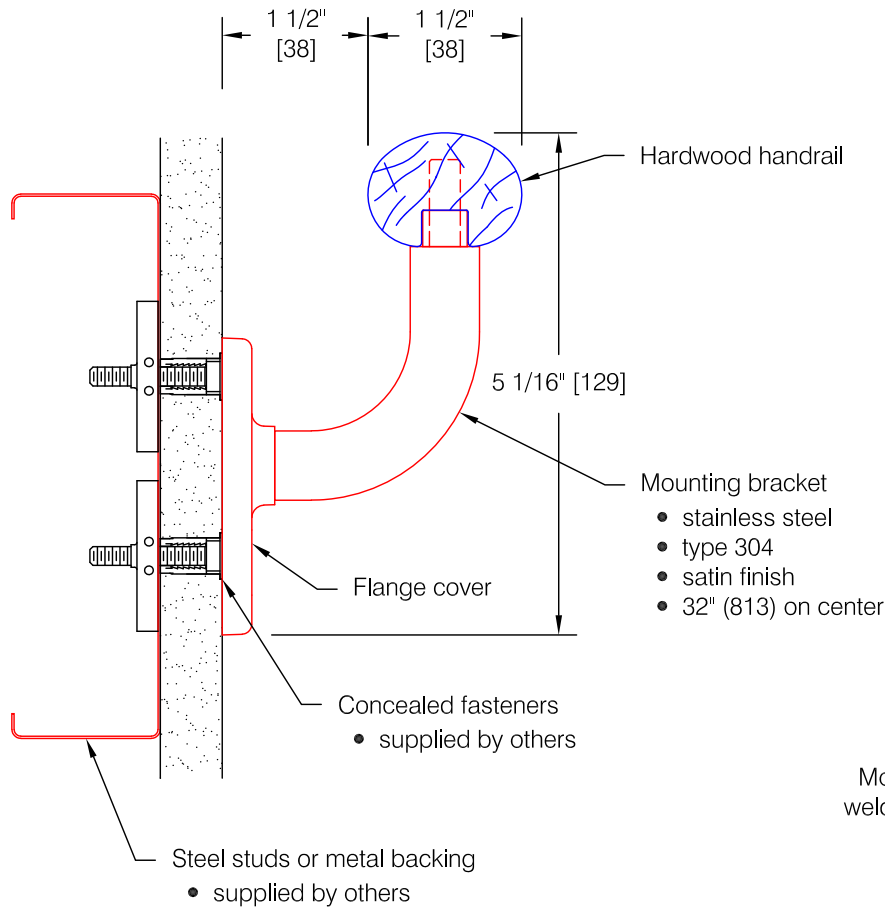

BR-5EW Handrail

Features:

- ADA Compliant
- Wall returns - with hardware
- Outside corners - with hardware
- Inside corners - with hardware
- Stock length: Wood handrail supplied in random lengths 6'-0" (1829) to 12'-0" (3658)

Finishes:

Handrail

- Manufacturer's standard stain colors
- Custom stain colors available
- Oak, maple, and ash hardwoods
- Custom woods available

Bracket

- Satin finish stainless steel

All hardwoods have their own "personality". Variations in color, grain pattern, and texture are to be expected. They are natural characteristics of these materials.