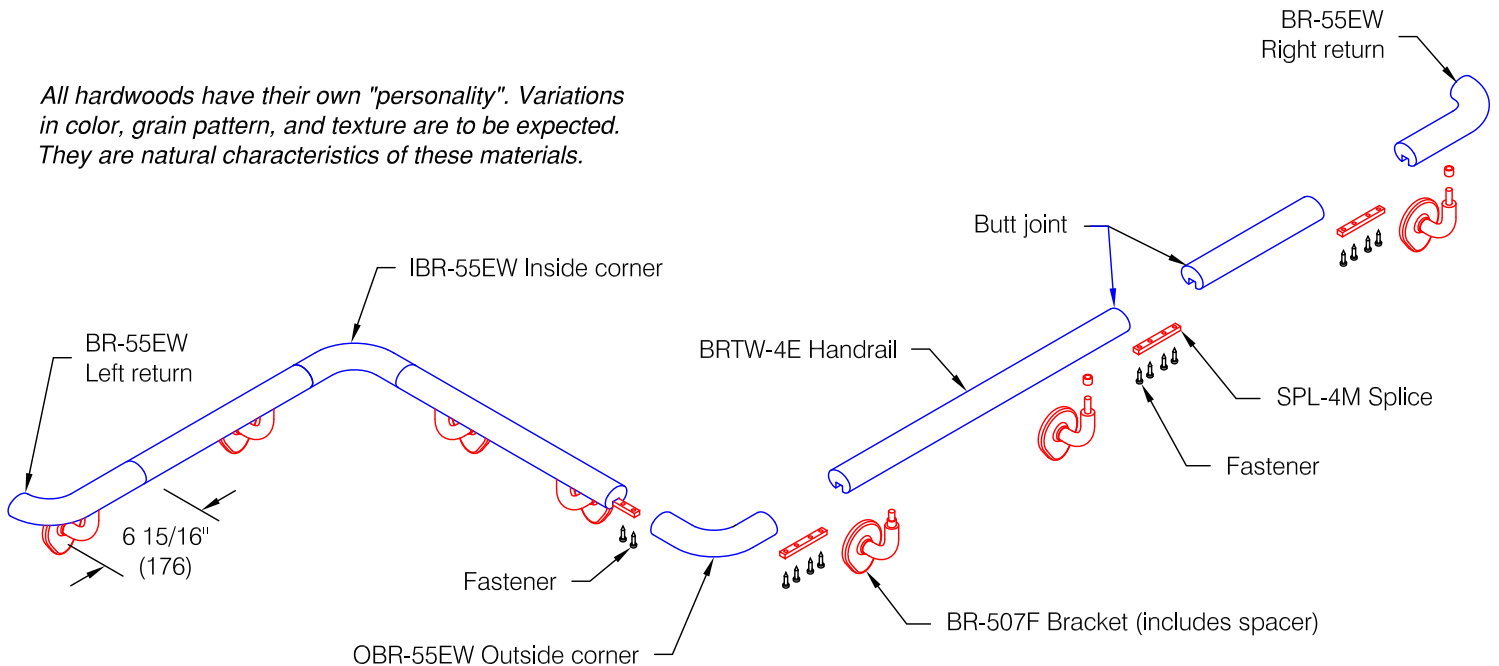

BR-5EW Handrail

Features:

- ADA Compliant
- Wall returns - with hardware
- Outside corners - with hardware
- Inside corners - with hardware
- Stock length: Wood handrail supplied in random lengths 6'-0" (1829) to 12'-0" (3658)

Finishes:

Handrail

- Manufacturer's standard stain colors
- Custom stain colors available
- Oak, maple, and ash hardwoods
- Custom woods available

Bracket

- Satin finish stainless steel

All hardwoods have their own "personality". Variations in color, grain pattern, and texture are to be expected. They are natural characteristics of these materials.