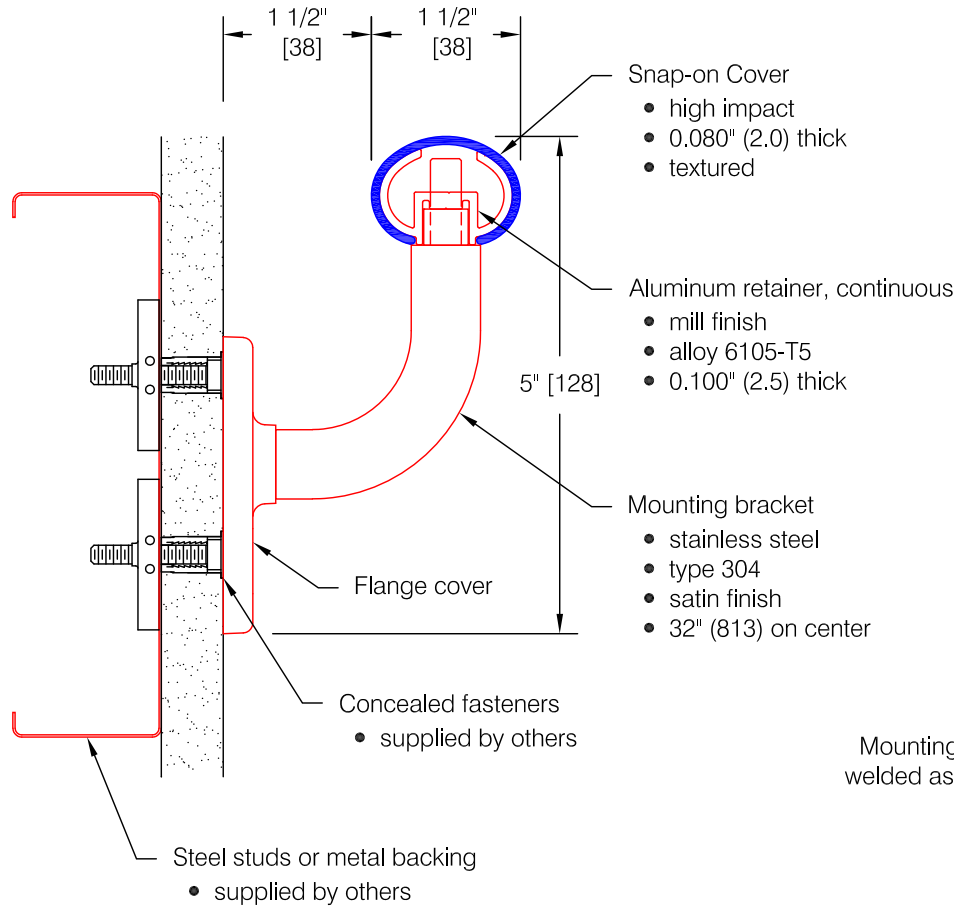

# BR-5EV Handrail

### Features:

- ADA Compliant
- Class A fire rating
- Molded returns - with hardware
- Molded outside corners - with hardware
- Stock length 12'-0" (3658)