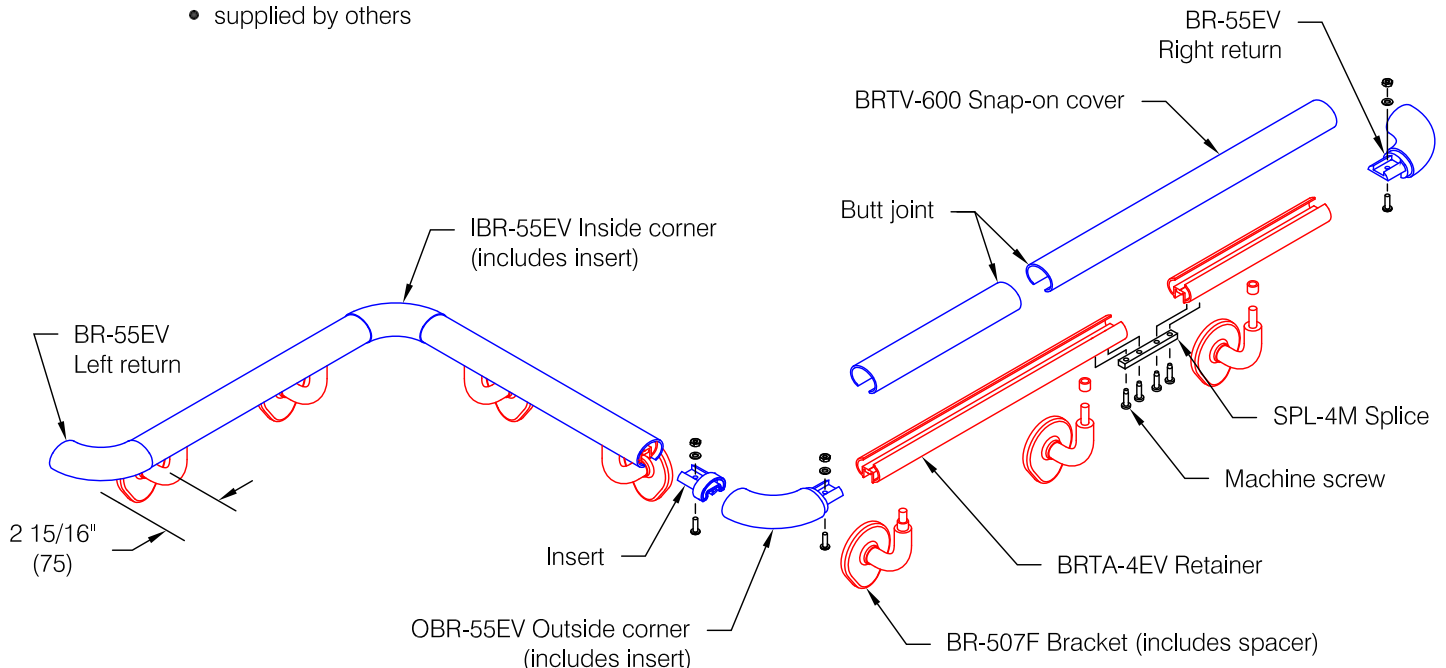

Pawling Corporation reserves the right to discontinue a design or modify an existing design without prior notice

Customer :	Project :	WD.232.0
Architect :	Sales Rep :