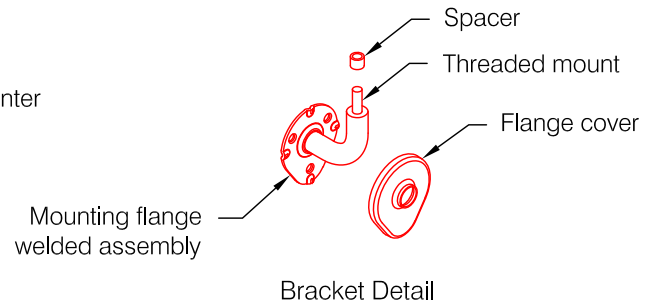

Pawling Corporation reserves the right to discontinue a design or modify an existing design without prior notice

Customer :	Project :	WD.232.0
Architect :	Sales Rep :