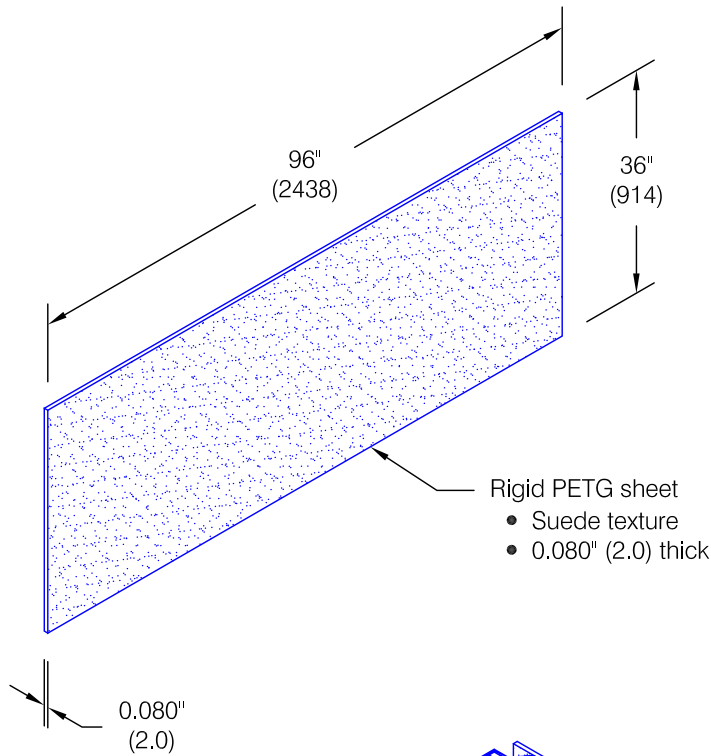

# WPS80 Wall Covering

*Features:*

- Standard size 3'-0" (914) x 8'-0" (2438) sheets
- Custom sizes are available (minimums apply)

*Finishes:*

- Manufacturer's standard colors
- Custom colors available

*Mounting Options:*