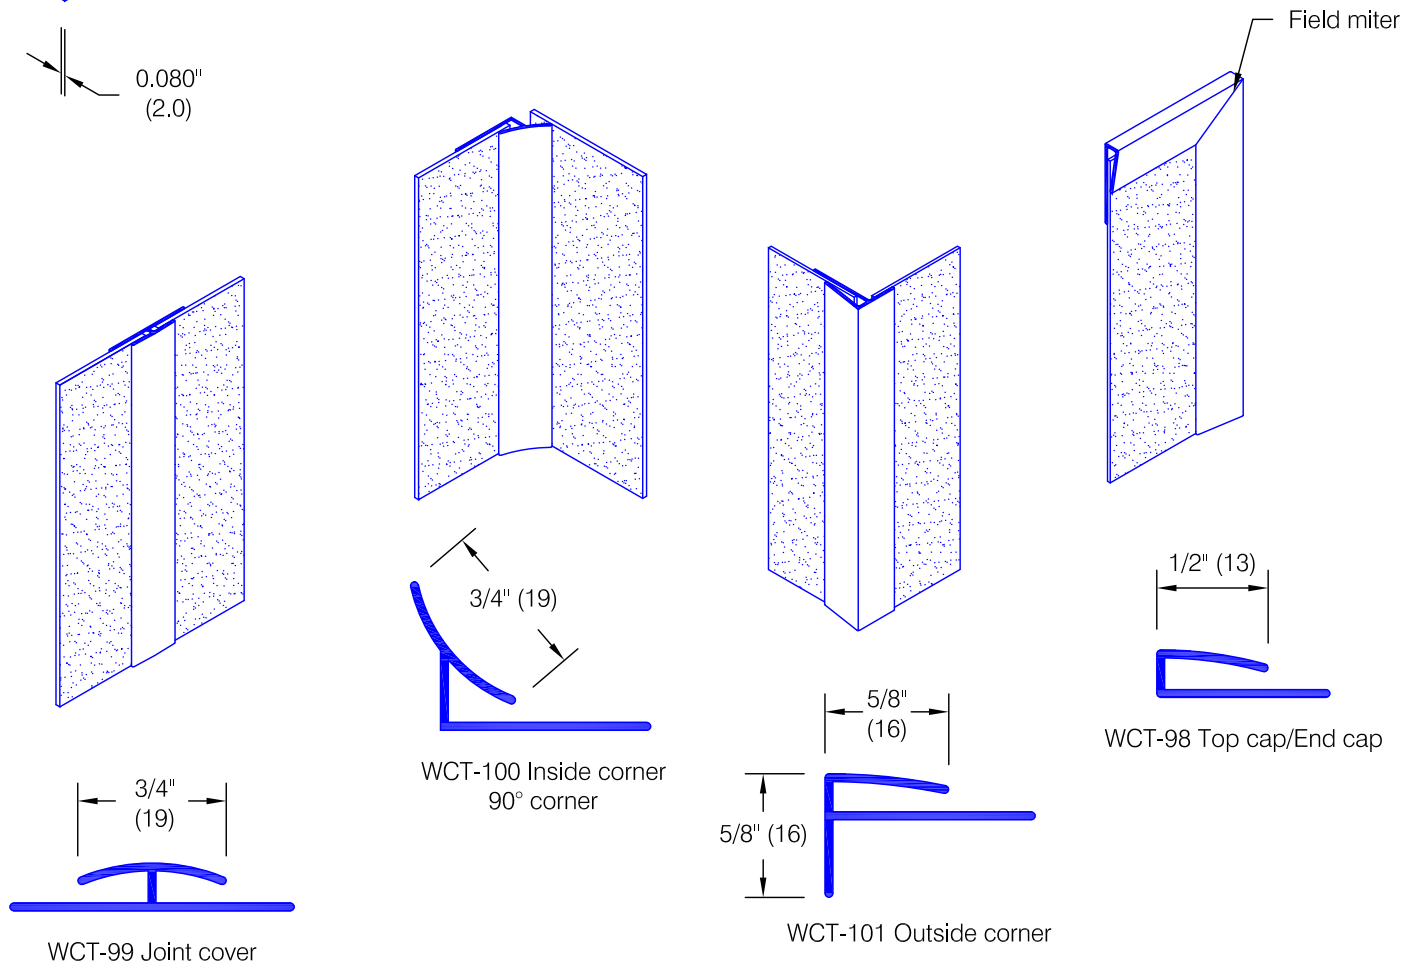

Pawling Corporation reserves the right to discontinue a design or modify an existing design without prior notice

Customer :	Project :	WD.66P.3
Architect :	Sales Rep :