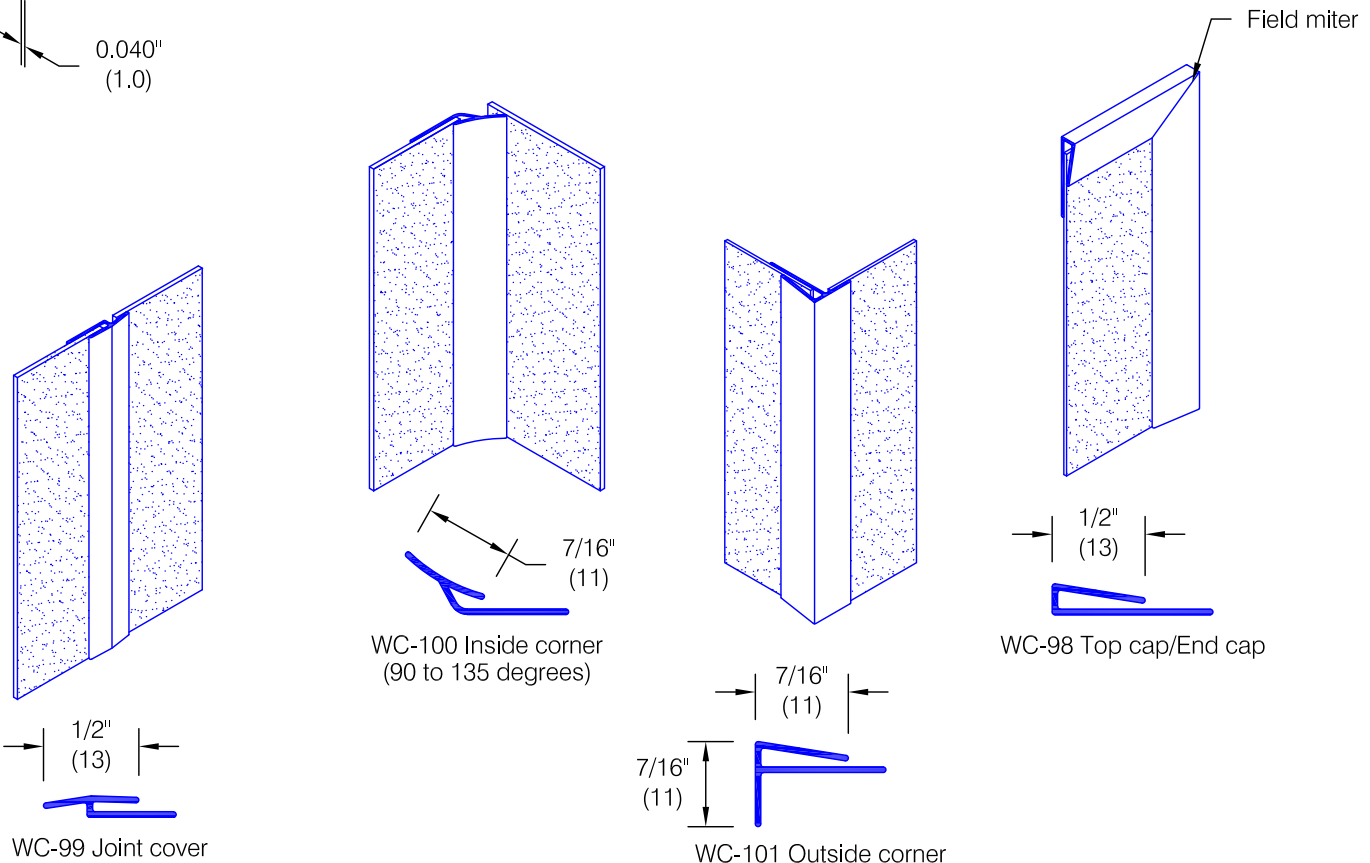

WPS-40 Wall Covering

Features:

- Class A fire rating
- Stock size 4'-0" (1219) x 8'-0" (2438) sheets
- Custom sizes are available (minimums apply)

Finishes:

- Manufacturer's standard colors
- Custom colors available

Mounting Options:

- Adhesive
ADH-60 adhesive supplied separately

Pawling Corporation reserves the right to discontinue a design or modify an existing design without prior notice

Customer :	Project :	WD.65P.1
Architect :	Sales Rep :	