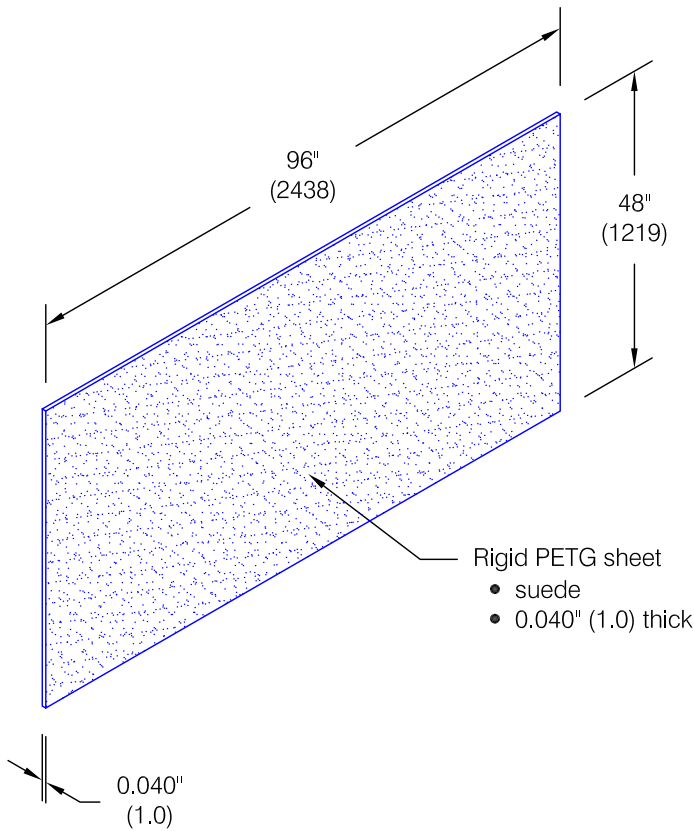

WPS-40 Wall Covering

Features:

- Class A fire rating
- Stock size 4'-0" (1219) x 8'-0" (2438) sheets
- Custom sizes are available (minimums apply)

Finishes:

- Manufacturer's standard colors
- Custom colors available