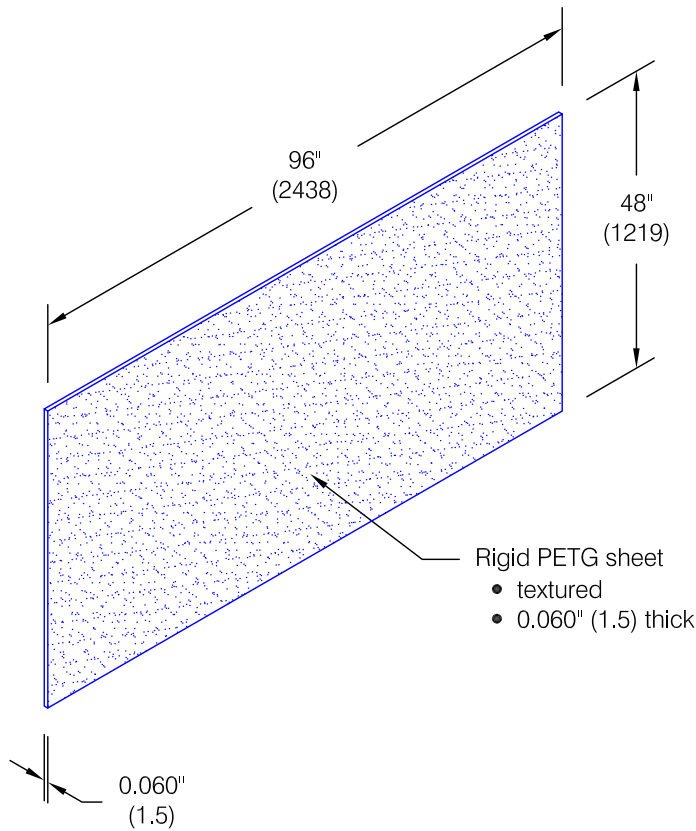

WP-60 Wall Covering

Features:

- Class A fire rating
- Stock size 4'-0" (1219) x 8'-0" (2438) sheets
- Custom sizes are available (minimums apply)

Finishes:

- Manufacturer's standard colors
- Custom colors available