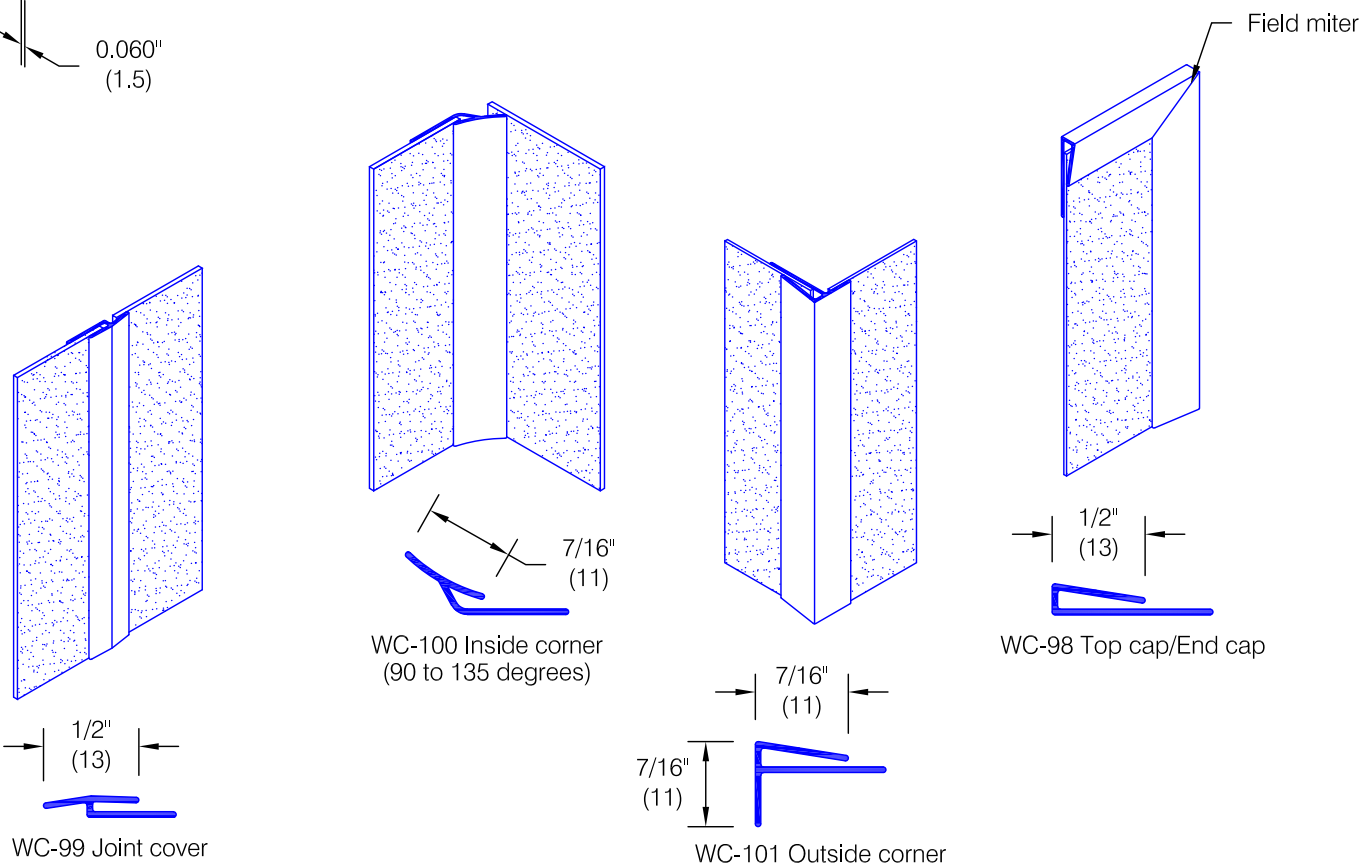

WP-60 Wall Covering

Features:

- Class A fire rating
- Stock size 4'-0" (1219) x 8'-0" (2438) sheets
- Custom sizes are available (minimums apply)

Finishes:

- Manufacturer's standard colors
- Custom colors available

Mounting Options:

- Adhesive
ADH-60 adhesive supplied separately

Pawling Corporation reserves the right to discontinue a design or modify an existing design without prior notice

Customer :	Project :	WD.66P.0
Architect :	Sales Rep :	