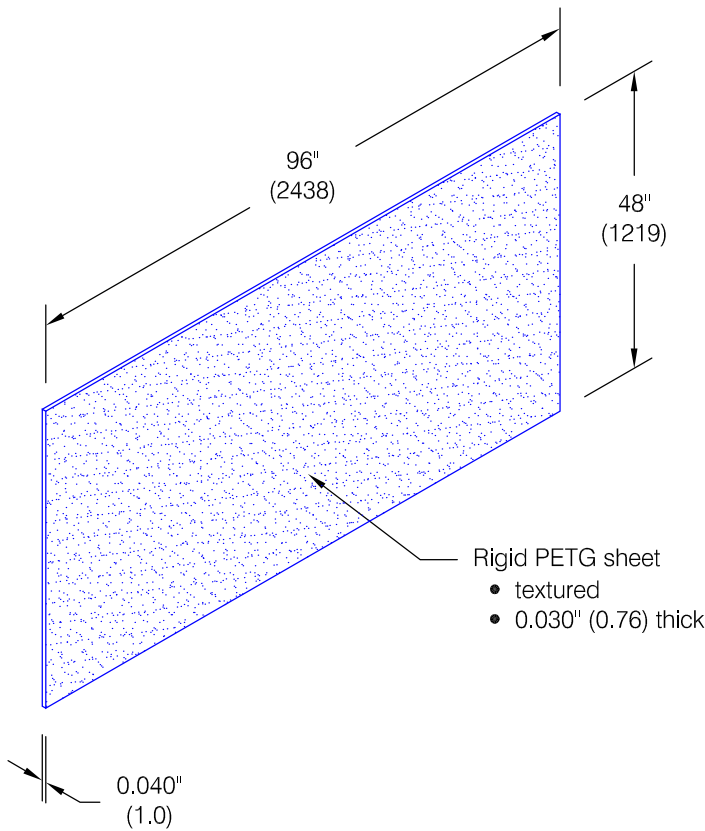

# WP-30 Wall Covering

*Features:*

- Class A fire rating
- Stock size 4'-0" (1219) x 8'-0" (2438) sheets
- Custom sizes are available (minimums apply)

*Finishes:*

- Manufacturer's standard colors
- Custom colors available