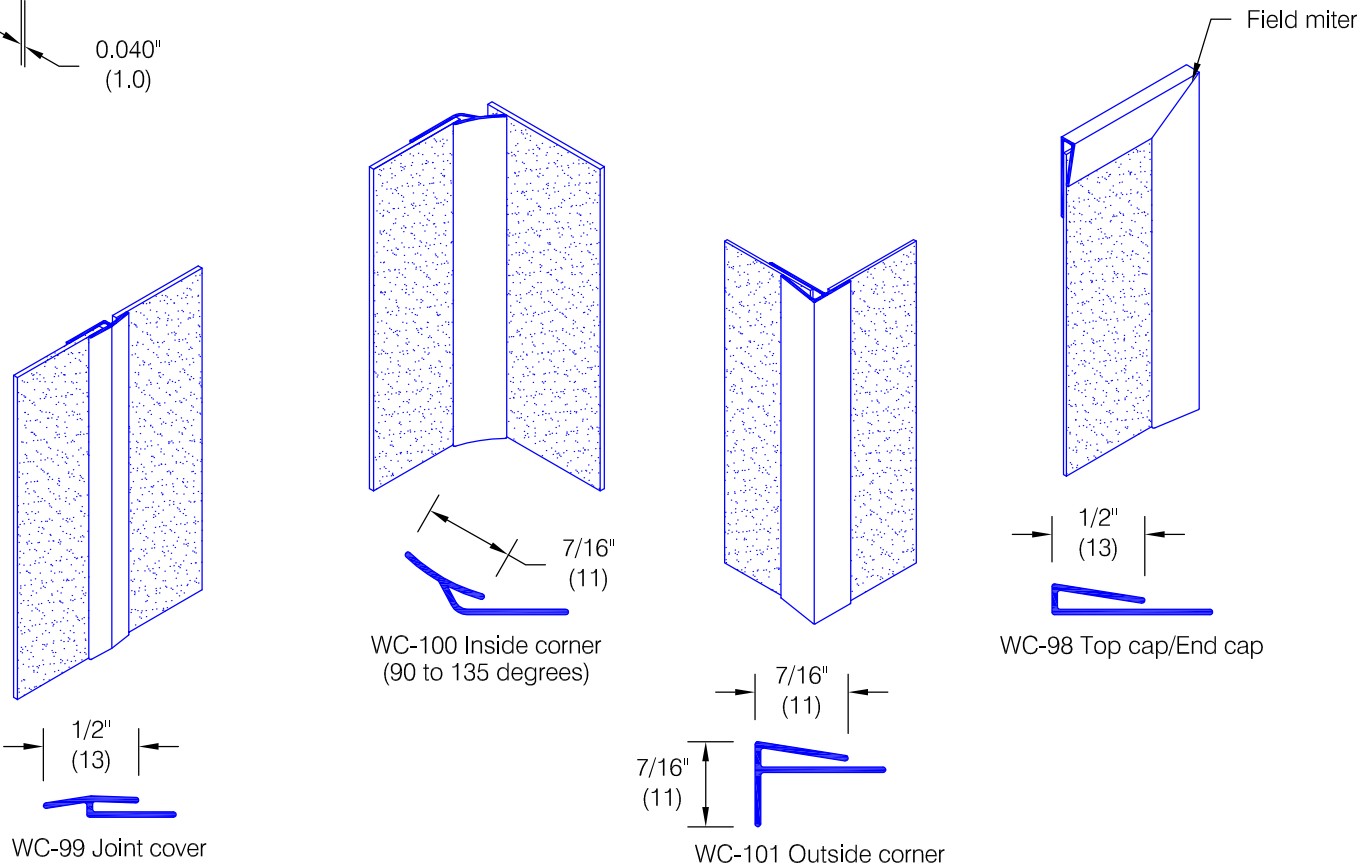

# WP-30 Wall Covering

*Features:*

- Class A fire rating
- Stock size 4'-0" (1219) x 8'-0" (2438) sheets
- Custom sizes are available (minimums apply)

*Finishes:*

- Manufacturer's standard colors
- Custom colors available

*Mounting Options:*

- Adhesive  
ADH-60 adhesive supplied separately

*Pawling Corporation reserves the right to discontinue a design or modify an existing design without prior notice*

Customer :

Project :