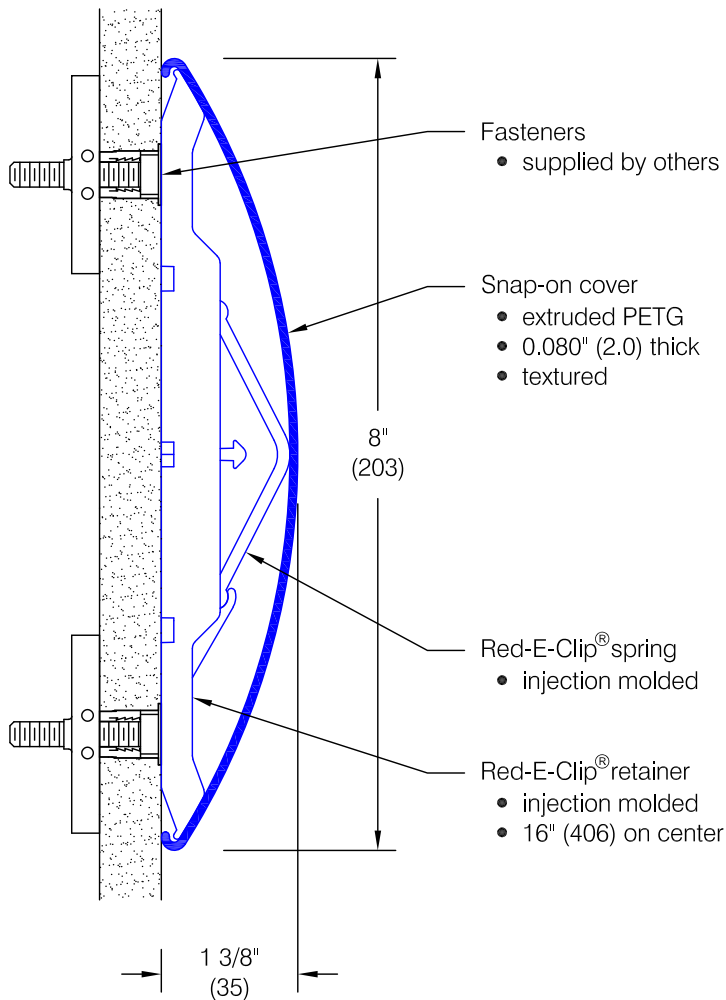

WG-7CP Red-E-Clip® Wall Guard

Features:

- PVC-Free materials
- Class A fire rating
- Molded end caps
- Molded outside corners
- Molded inside corners
- Stock cover length 12'-0" (3658)

Finishes:

- Manufacturer's standard colors
- Custom colors available