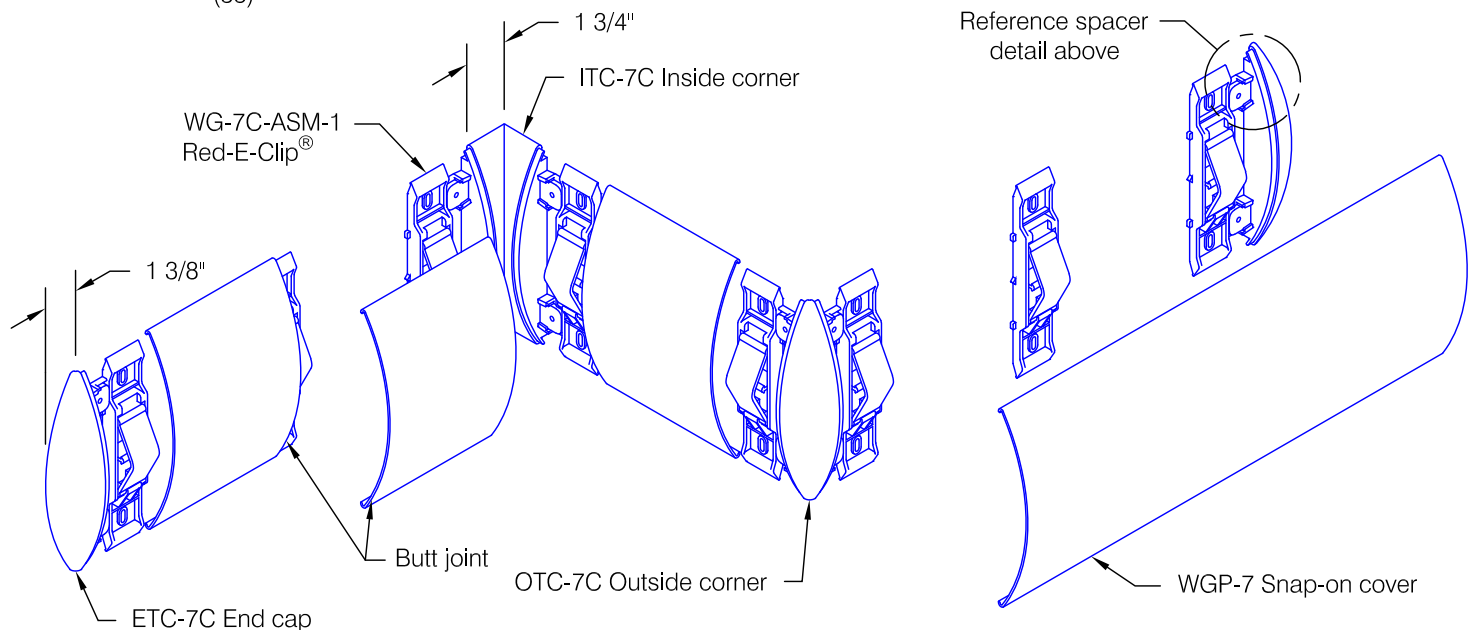

WG-7CP Red-E-Clip® Wall Guard

Features:

- PVC-Free materials
- Class A fire rating
- Molded end caps
- Molded outside corners
- Molded inside corners
- Stock cover length 12'-0" (3658)

Finishes:

- Manufacturer's standard colors
- Custom colors available