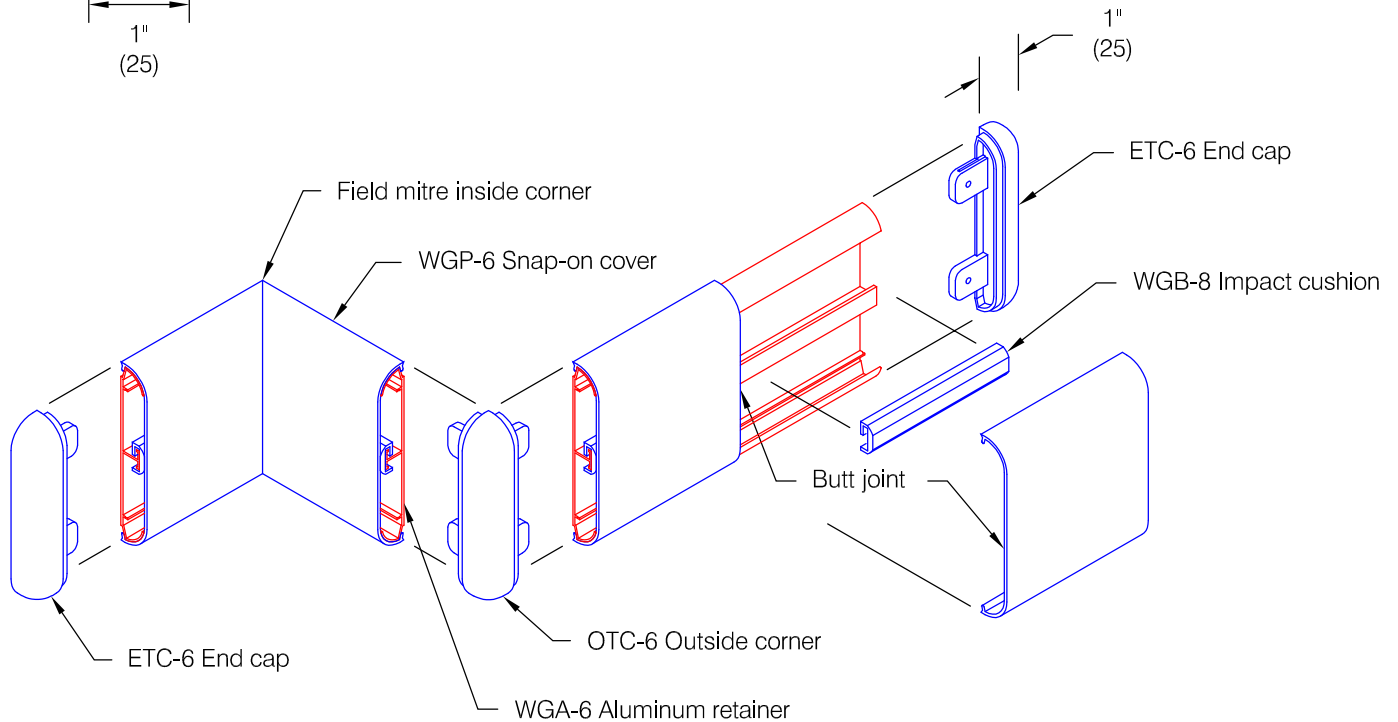

WG-6P Wall Guard

Features:

- PVC-Free materials
- Class A fire rating
- Molded end caps
- Molded outside corners
- Stock length 12'-0" (3658)

Finishes:

- Manufacturer's standard colors
- Custom colors available

Optional mounting:

Pawling Corporation reserves the right to discontinue a design or modify an existing design without prior notice

Customer :

Project :

Architect :

Sales Rep :

WD.27P.0