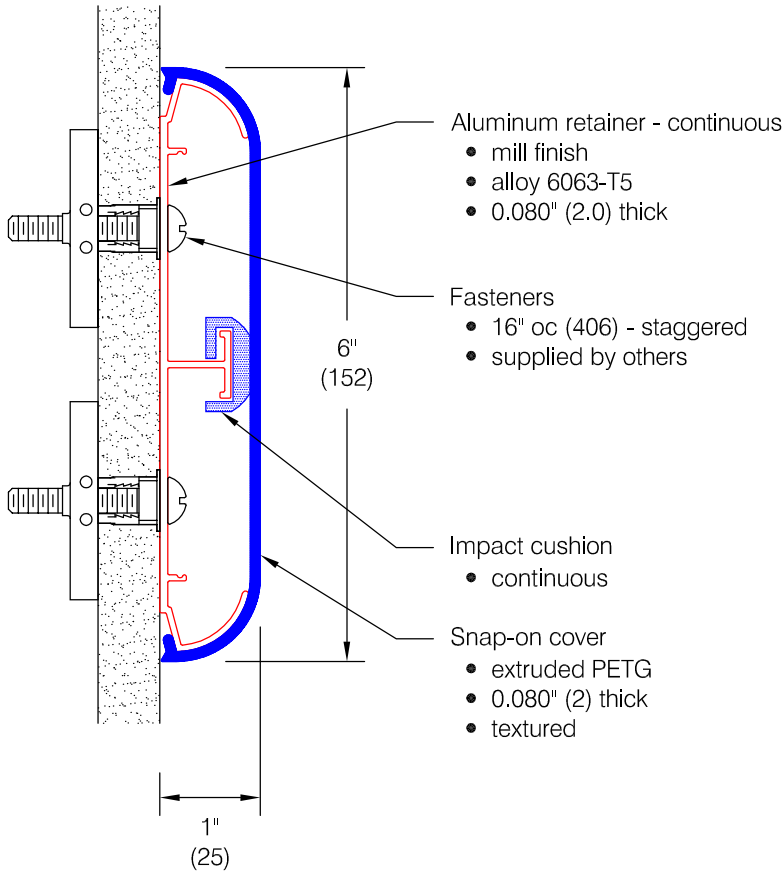

WG-6P Wall Guard

Features:

- PVC-Free materials
- Class A fire rating
- Molded end caps
- Molded outside corners
- Stock length 12'-0" (3658)

Finishes:

- Manufacturer's standard colors
- Custom colors available

Optional mounting:

Pawling Corporation reserves the right to discontinue a design or modify an existing design without prior notice

Customer :

Project :

Architect :

Sales Rep :

WD.27P.0