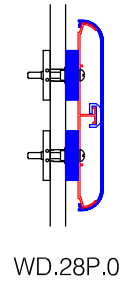

WG-6P Wall Guard

Features:

- PVC-Free materials
- Class A fire rating
- Molded end caps
- Molded outside corners
- Stock length 12'-0" (3658)

Finishes:

- Manufacturer's standard colors
- Custom colors available

Optional mounting:

Pawling Corporation reserves the right to discontinue a design or modify an existing design without prior notice

Customer :

Project :

Architect :

Sales Rep :

WD.27P.0