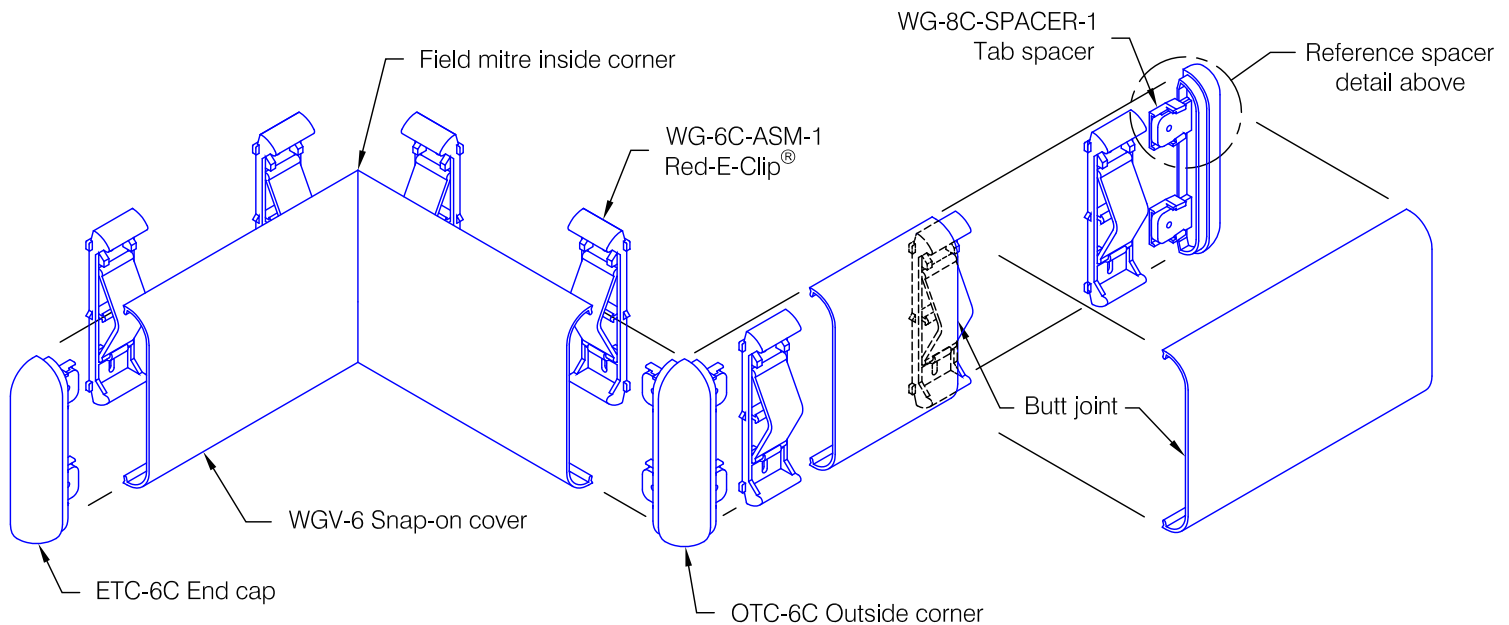

# WG-6CP Red-E-Clip® Wall Guard

**Features:**

- PVC-Free materials
- Class A fire rated wall guard
- Molded end caps
- Molded outside corners
- Stock length 12'-0" (3658)

**Finishes:**

- Manufacturer's standard colors
- Custom colors available