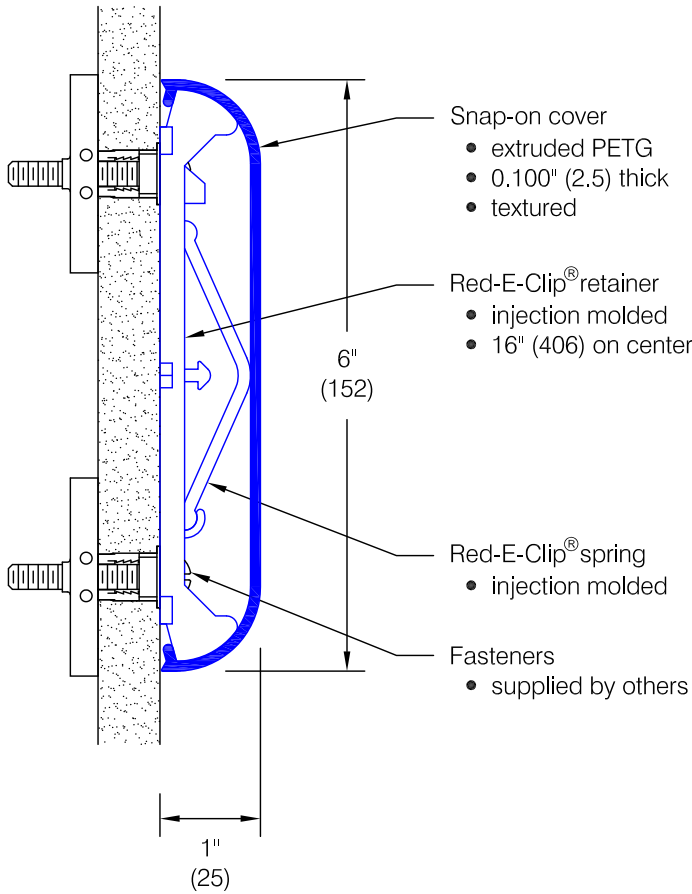

# WG-6CP Red-E-Clip® Wall Guard

**Features:**

- PVC-Free materials
- Class A fire rated wall guard
- Molded end caps
- Molded outside corners
- Stock length 12'-0" (3658)

**Finishes:**

- Manufacturer's standard colors
- Custom colors available