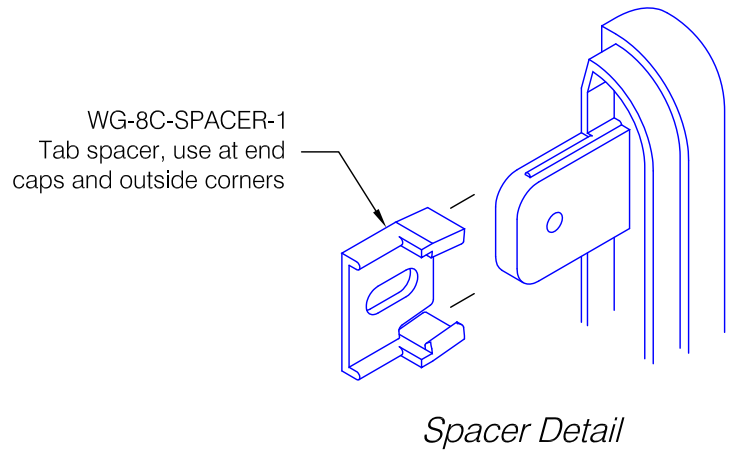

# WG-6CP Red-E-Clip® Wall Guard

**Features:**

- PVC-Free materials
- Class A fire rated wall guard
- Molded end caps
- Molded outside corners
- Stock length 12'-0" (3658)

**Finishes:**

- Manufacturer's standard colors
- Custom colors available