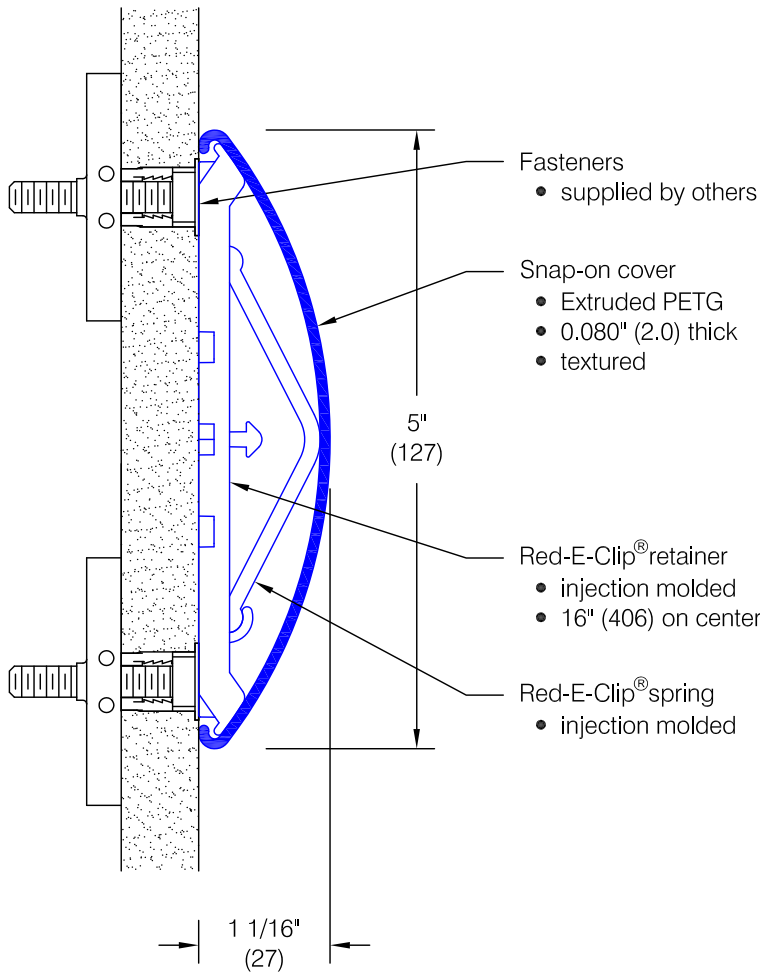

WG-5CP Red-E-Clip® Wall Guard

Features:

- PVC-Free materials
- Class A fire rating
- Molded end caps
- Molded outside corners
- Molded inside corners
- Snap-on cover length 12'-0" (3658)

Finishes:

- Manufacturer's standard colors
- Custom colors available
- Molded vertical accents available

Spacer Detail