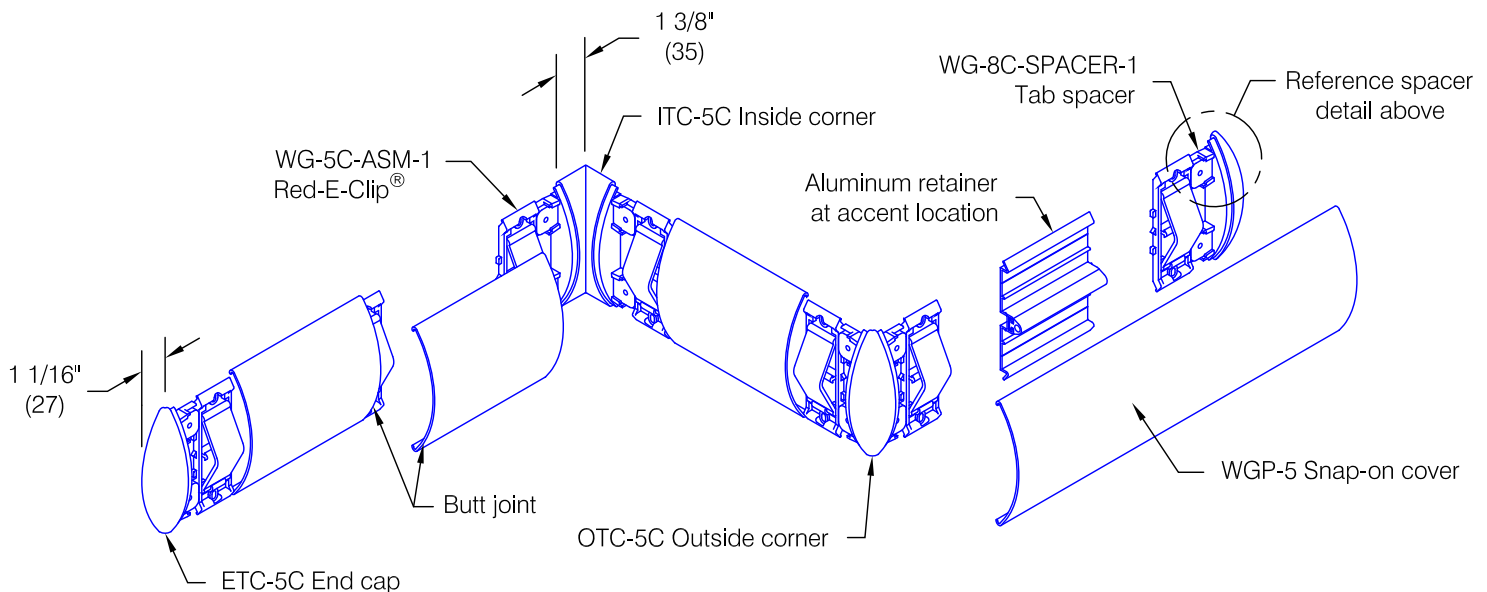

Pawling Corporation reserves the right to discontinue a design or modify an existing design without prior notice

Customer :	Project :	WD.26P.3
Architect :	Sales Rep :