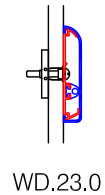

Optional mounting:

Pawling Corporation reserves the right to discontinue a design or modify an existing design without prior notice

Customer :	Project :	WD.24PX.0
Architect :	Sales Rep :