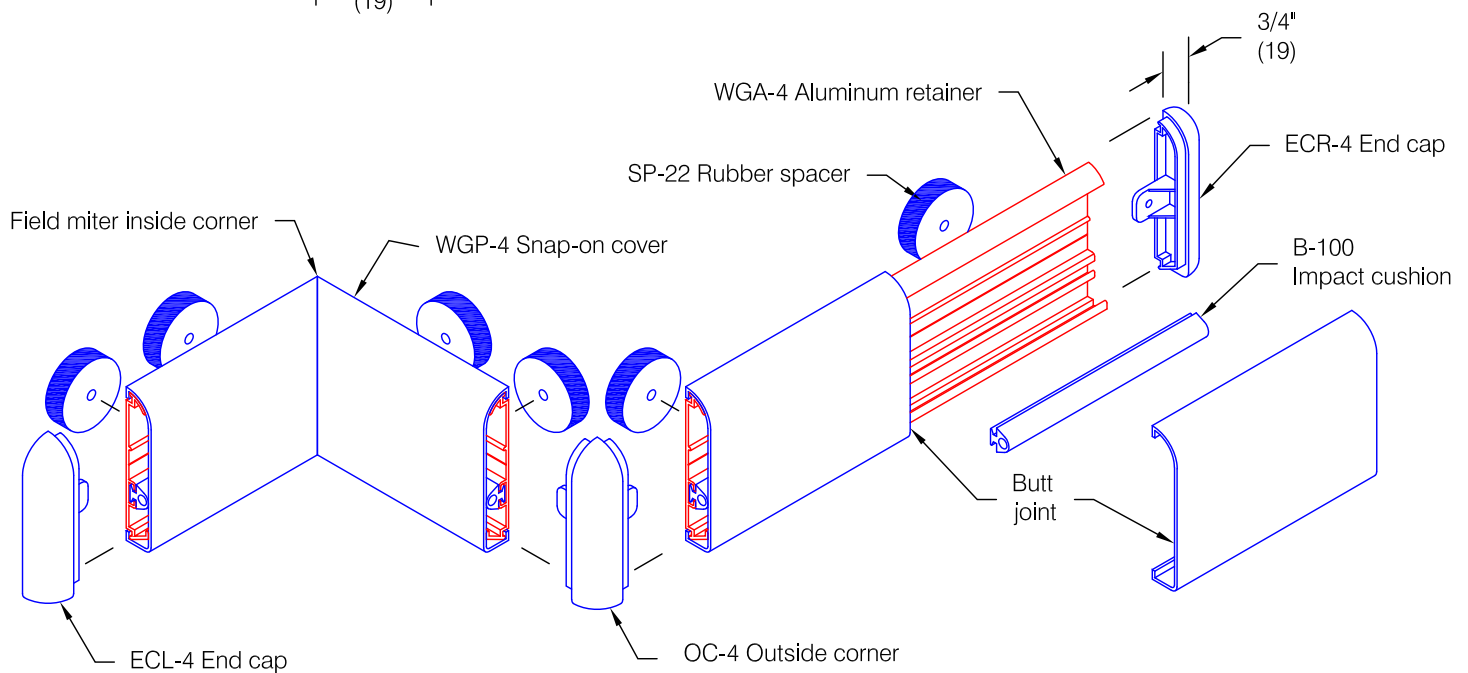

Pawling Corporation reserves the right to discontinue a design or modify an existing design without prior notice

Customer :	Project :	WD.24PX.0
Architect :	Sales Rep :