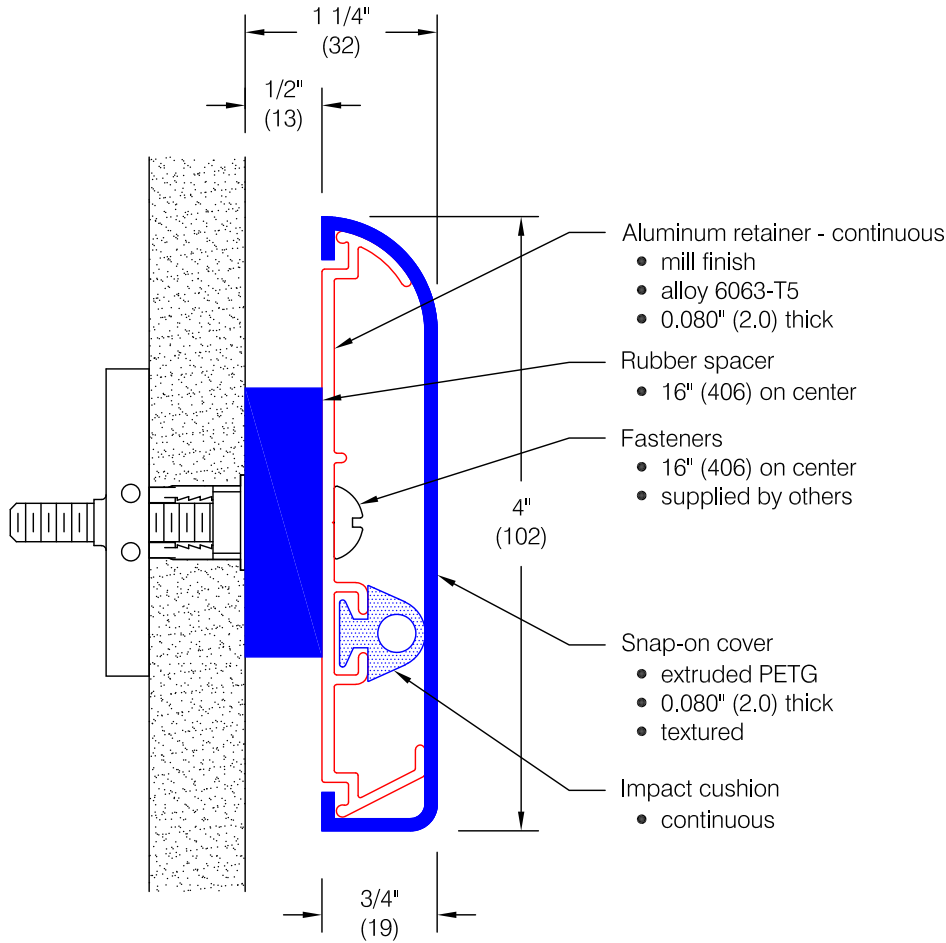

WG-4PEXT Wall Guard

Features:

- PVC-Free materials
- Class A fire rating
- Molded end caps
- Molded outside corners
- Stock length 12'-0" (3658)

Finishes:

- Manufacturer's standard colors
- Custom colors available
- Grooved (see WD.26.0)