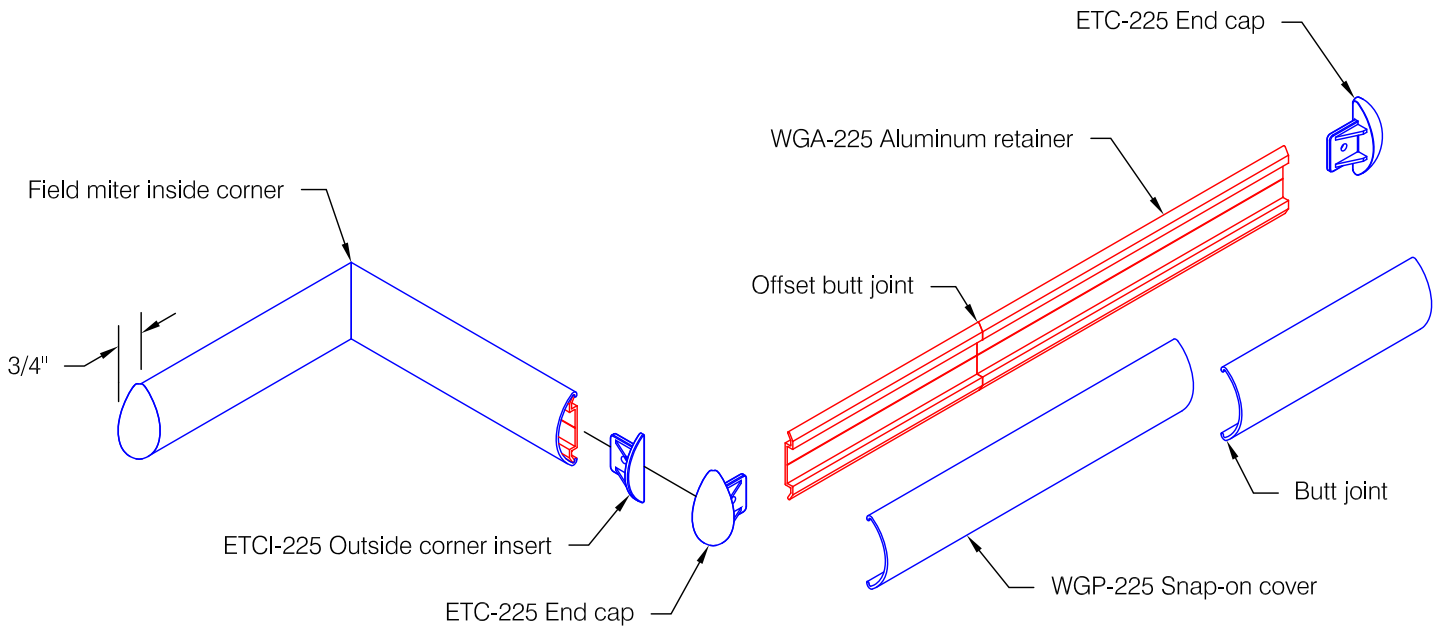

WG-225P Accent Rail

Features:

- PVC-Free materials
- Class A fire rating
- Molded end caps
- Molded outside corners
- Stock length 12'-0" (3658)

Finishes:

- Manufacturer's standard colors
- Custom colors available