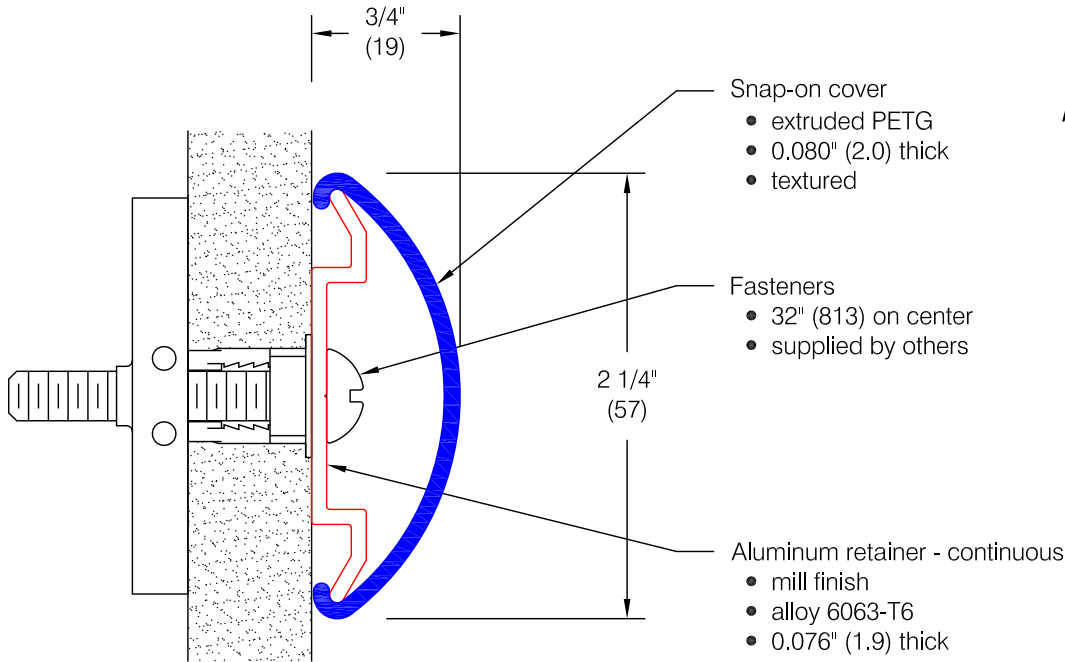

WG-225P Accent Rail

Features:

- PVC-Free materials
- Class A fire rating
- Molded end caps
- Molded outside corners
- Stock length 12'-0" (3658)

Finishes:

- Manufacturer's standard colors
- Custom colors available