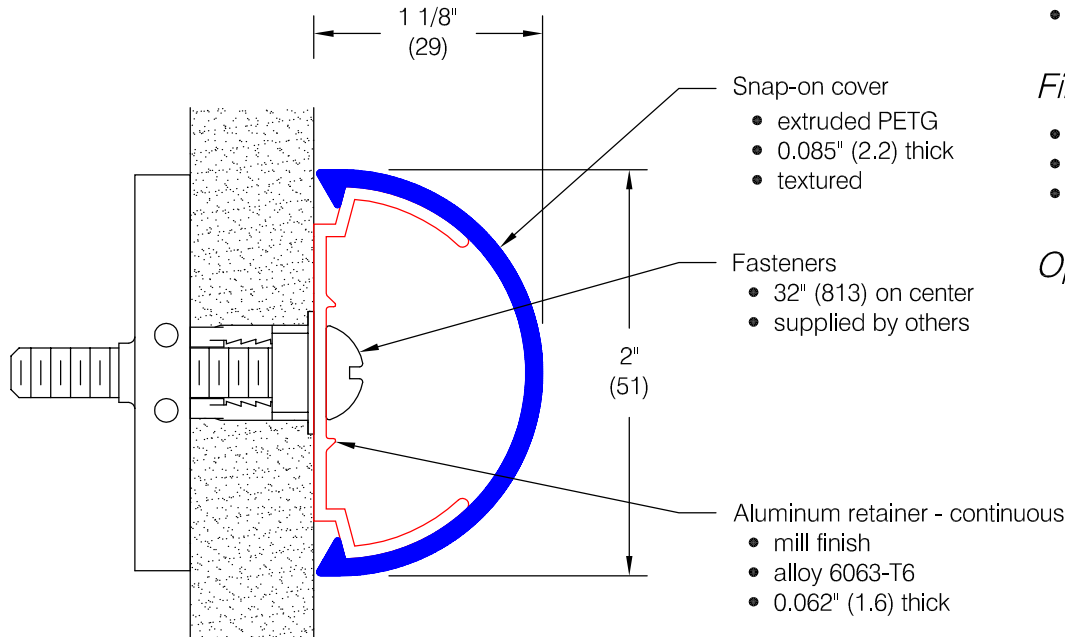

EBT-30P Accent Rail

Features:

- PVC-Free materials
- Class A fire rating
- Molded end caps
- Molded outside corners
- Stock length 12'-0" (3658)

Finishes:

- Manufacturer's standard colors
- Custom colors available
- High gloss finish (see WD.53.0)

Optional mounting:

Pawling Corporation reserves the right to discontinue a design or modify an existing design without prior notice

Customer :	Project :	WD.55P.0a
Architect :	Sales Rep :