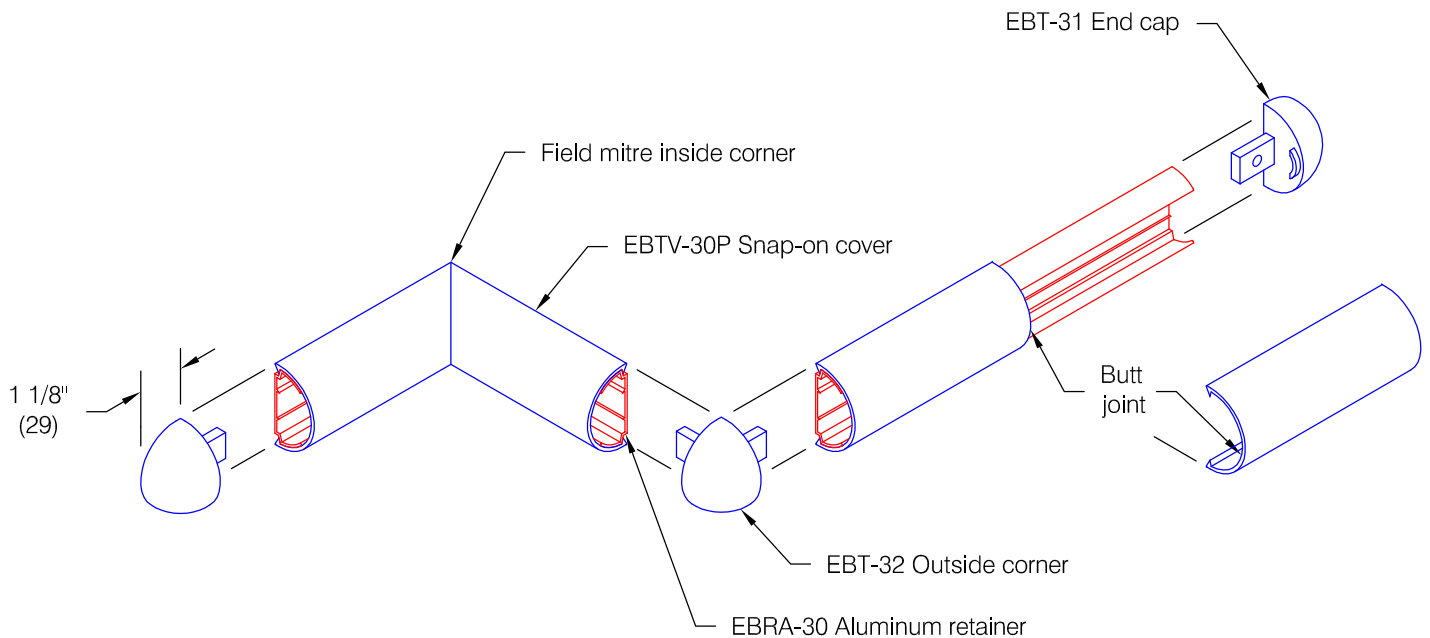

EBT-30P Accent Rail

Features:

- PVC-Free materials
- Class A fire rating
- Molded end caps
- Molded outside corners
- Stock length 12'-0" (3658)

Finishes:

- Manufacturer's standard colors
- Custom colors available
- High gloss finish (see WD.53.0)

Optional mounting:

Pawling Corporation reserves the right to discontinue a design or modify an existing design without prior notice

Customer :	Project :	WD.55P.0a
Architect :	Sales Rep :