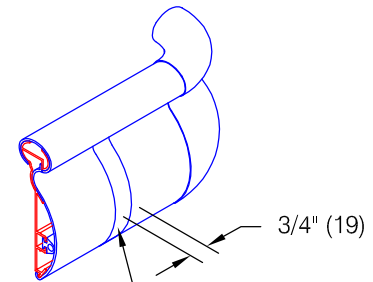

BR-600P Handrail - Standard Options

Features:

- PVC-Free materials
- ADA Compliant
- Class A fire rating
- Molded returns - with hardware
- Molded outside corners - with hardware
- Molded inside corners - with hardware
- Stock length 12'-0" (3658)

Finishes:

- Manufacturer's standard colors
- Custom colors available
- Molded vertical accents available

Optional 3/4" wide molded vertical accent

- may be placed individually or in series, side-by-side
- available in a wide range of colors
- may be located along length of profile as desired