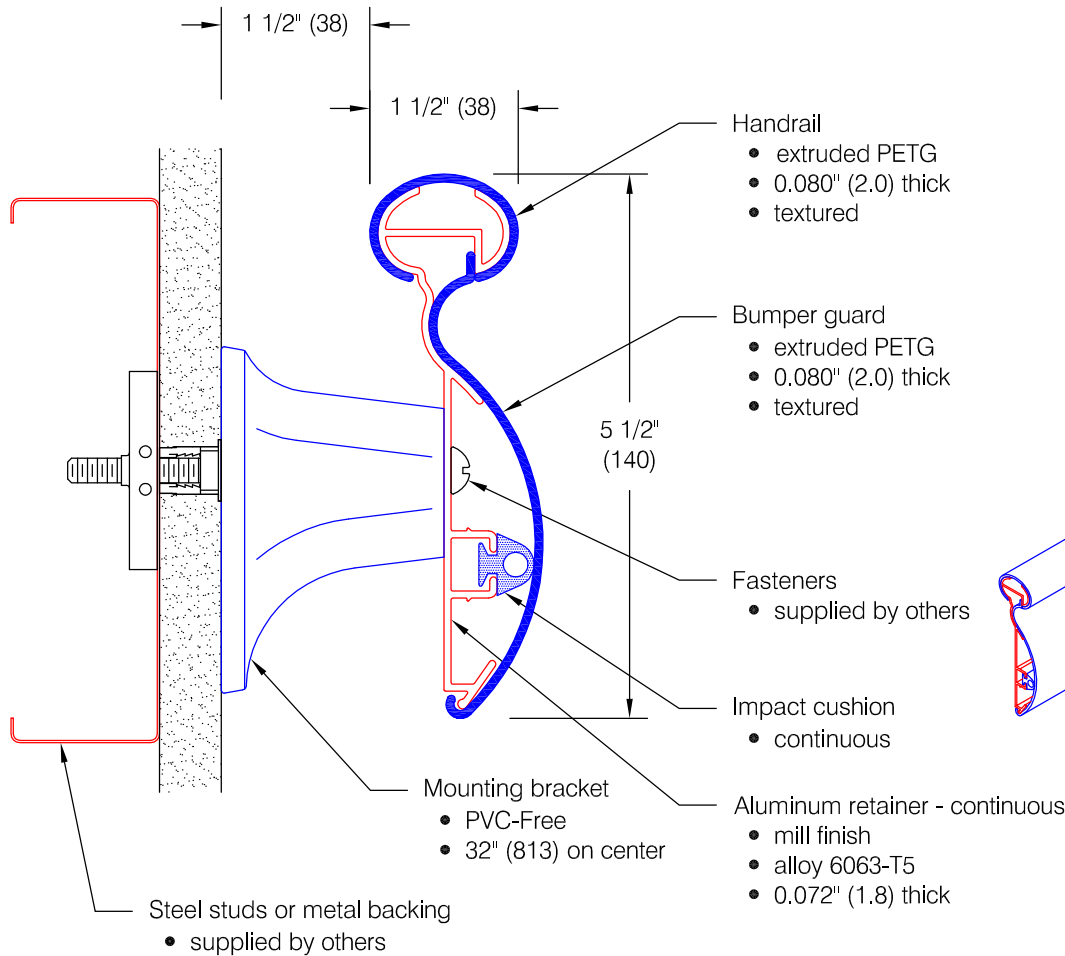

BR-600P Handrail - Standard Options

Features:

- PVC-Free materials
- ADA Compliant
- Class A fire rating
- Molded returns - with hardware
- Molded outside corners - with hardware
- Molded inside corners - with hardware
- Stock length 12'-0" (3658)

Finishes:

- Manufacturer's standard colors
- Custom colors available
- Molded vertical accents available

Optional 3/4" wide molded vertical accent

- may be placed individually or in series, side-by-side
- available in a wide range of colors
- may be located along length of profile as desired