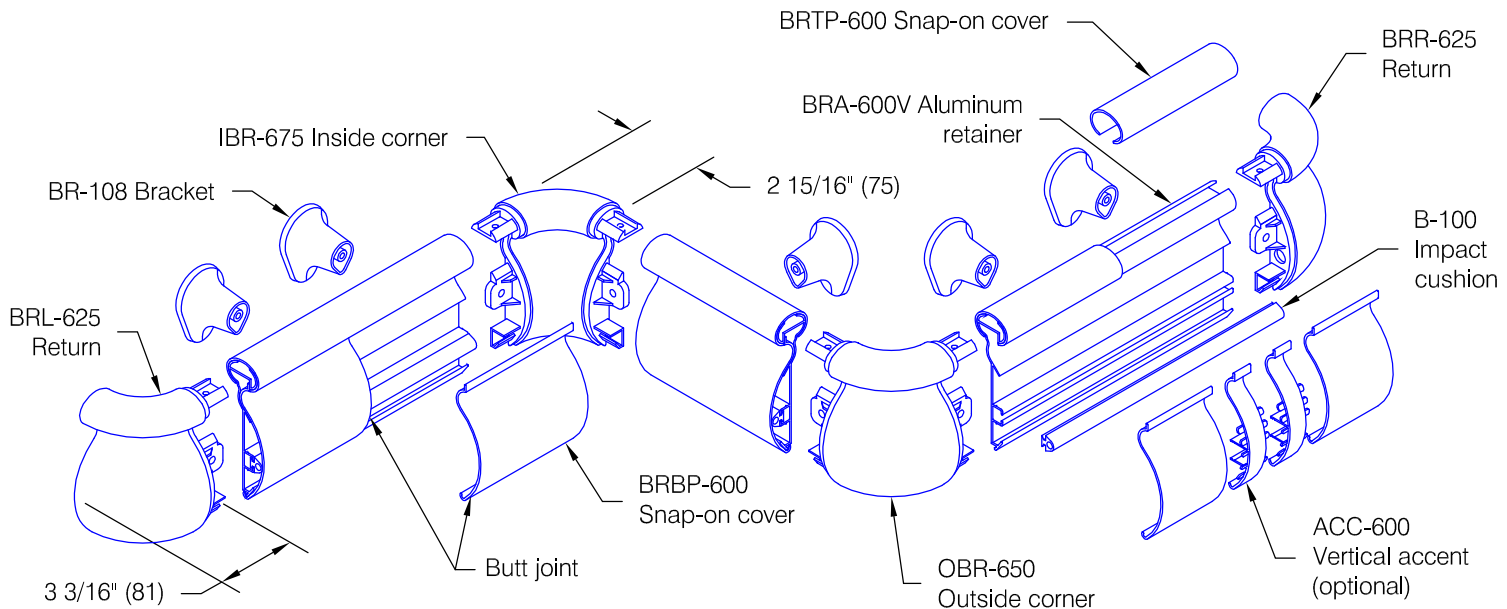

BR-600P Handrail - Standard Options

Features:

- PVC-Free materials
- ADA Compliant
- Class A fire rating
- Molded returns - with hardware
- Molded outside corners - with hardware
- Molded inside corners - with hardware
- Stock length 12'-0" (3658)

Finishes:

- Manufacturer's standard colors
- Custom colors available
- Molded vertical accents available

Optional 3/4" wide molded vertical accent

- may be placed individually or in series, side-by-side
- available in a wide range of colors
- may be located along length of profile as desired