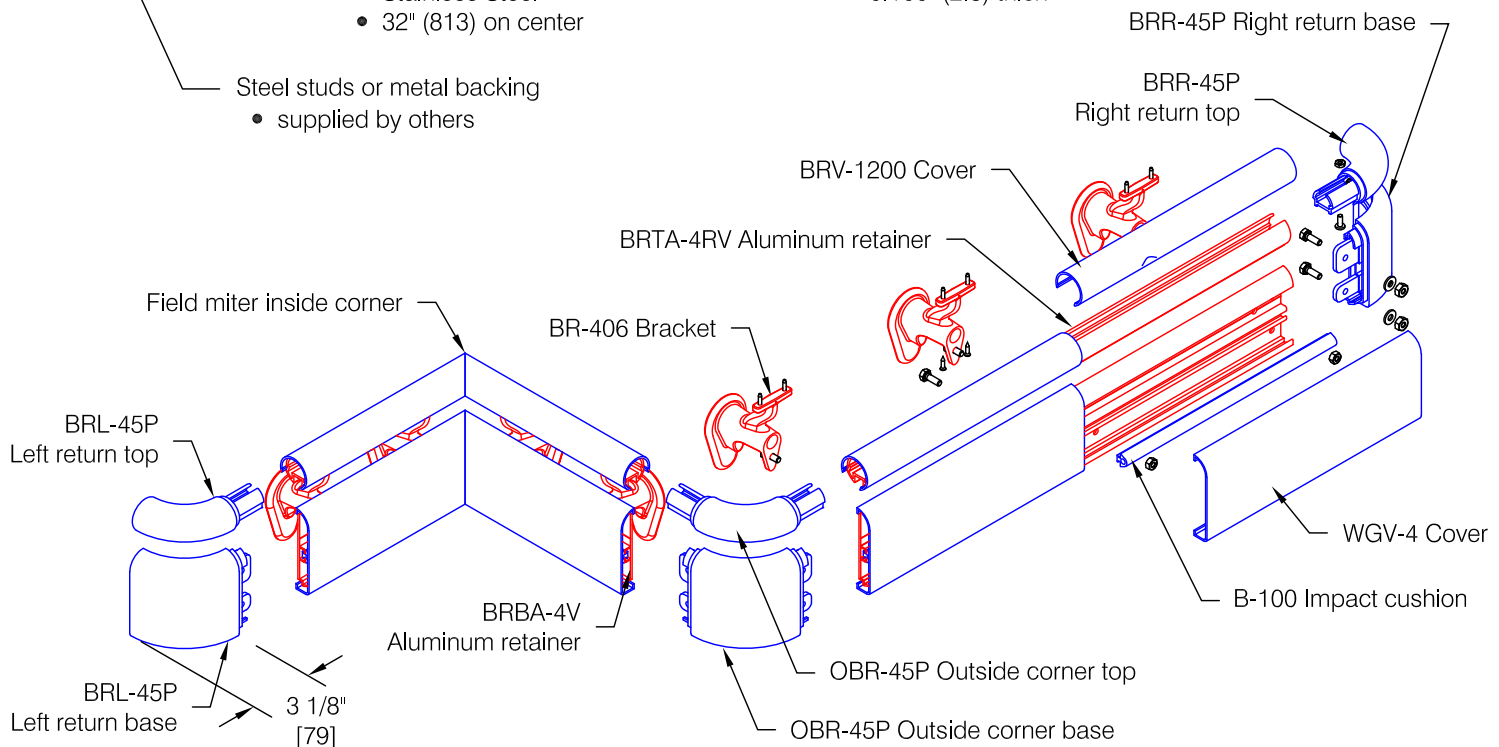

BR-4RPPCA Handrail - Standard Options

Features:

- ADA Compliant
- Class A fire rating
- Molded returns - with hardware
- Molded outside corners - with hardware
- Stock length 12'-0" (3658)
- Concealed wall mount hardware

Finishes:

- Manufacturer's standard colors
- Custom colors available
- Powder coated aluminum handrail bracket

Pawling Corporation reserves the right to discontinue a design or modify an existing design without prior notice