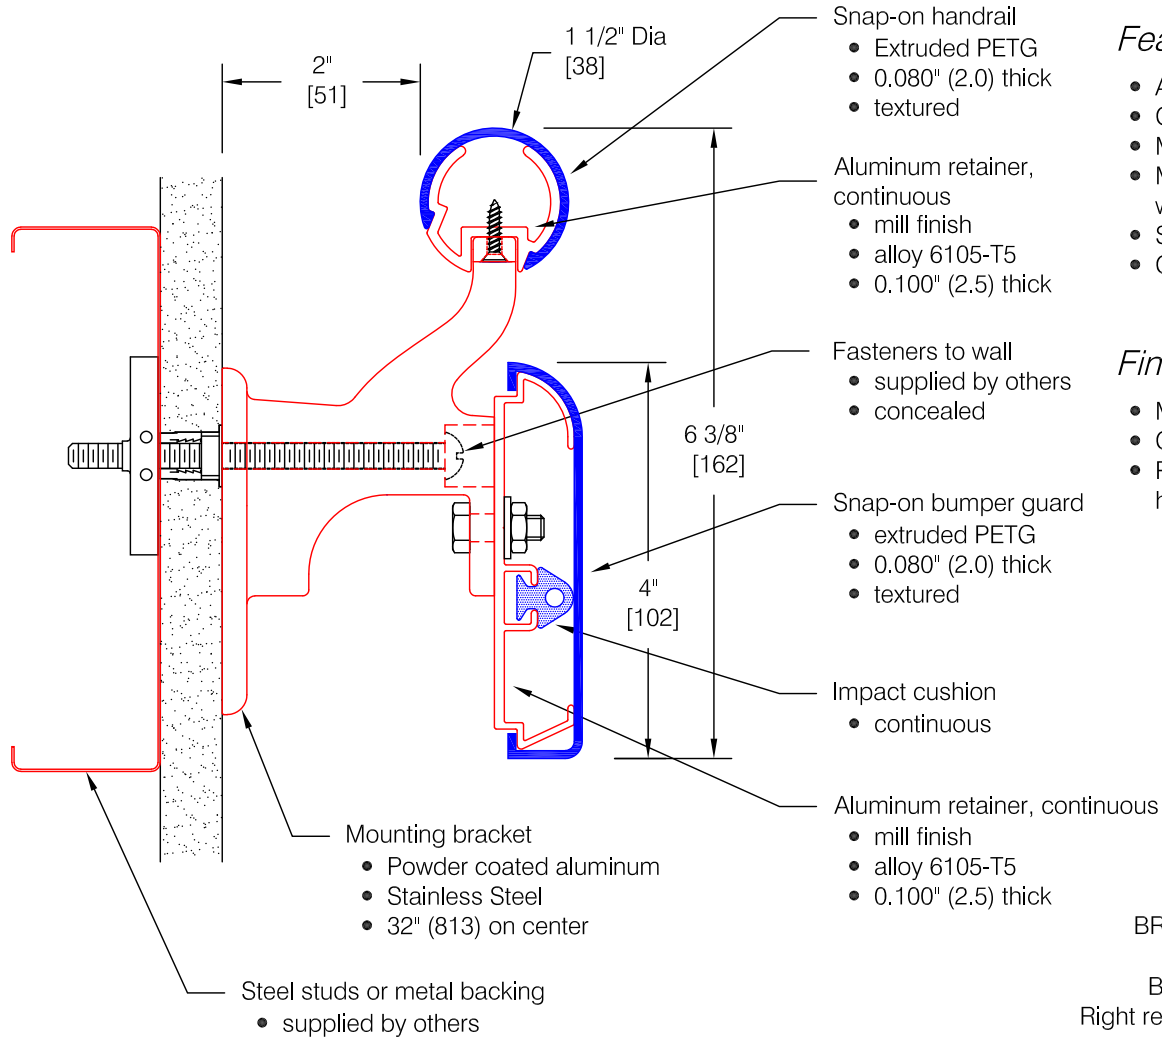

BR-4RPPCA Handrail - Standard Options

Features:

- ADA Compliant
- Class A fire rating
- Molded returns - with hardware
- Molded outside corners - with hardware
- Stock length 12'-0" (3658)
- Concealed wall mount hardware