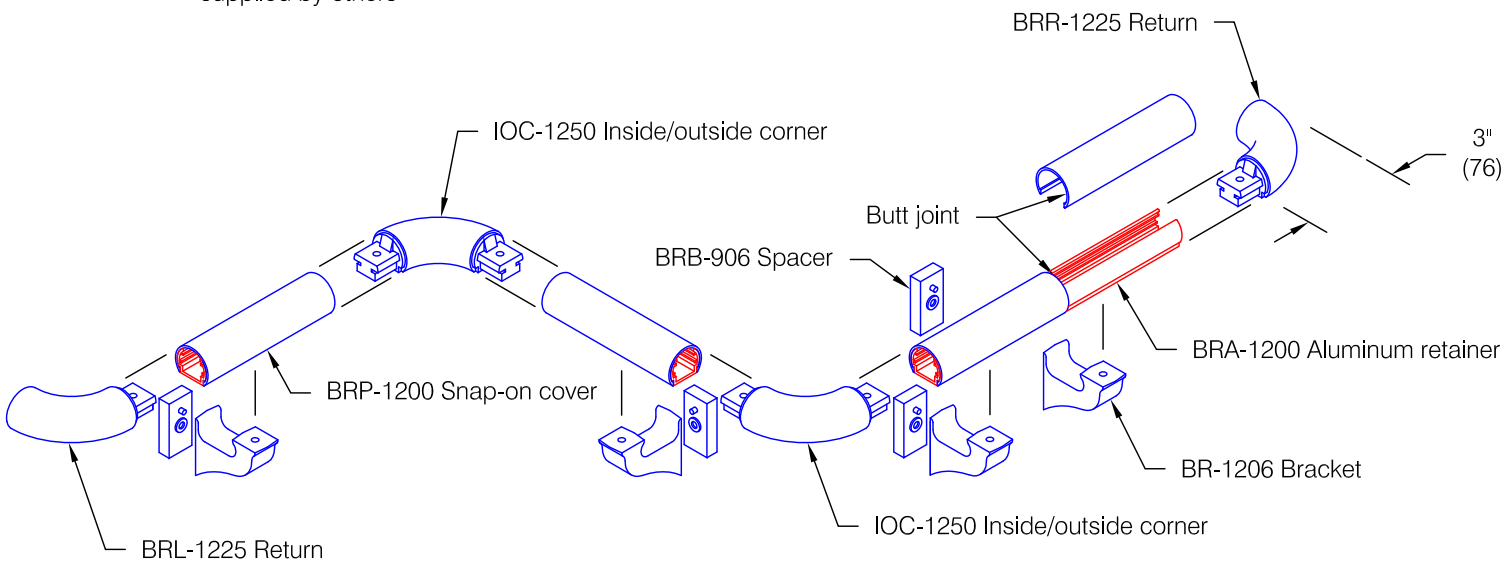

BR-1200PCA Handrail

Features:

- Class A fire rating
- Molded returns - with hardware
- Molded outside corners - with hardware
- Molded inside corners - with hardware
- Stock length 12'-0" (3658)

Finishes:

- Manufacturer's standard colors
- Custom colors available

Pawling Corporation reserves the right to discontinue a design or modify an existing design without prior notice

Customer :	Project :	WD.12PCA.0
Architect :	Sales Rep :