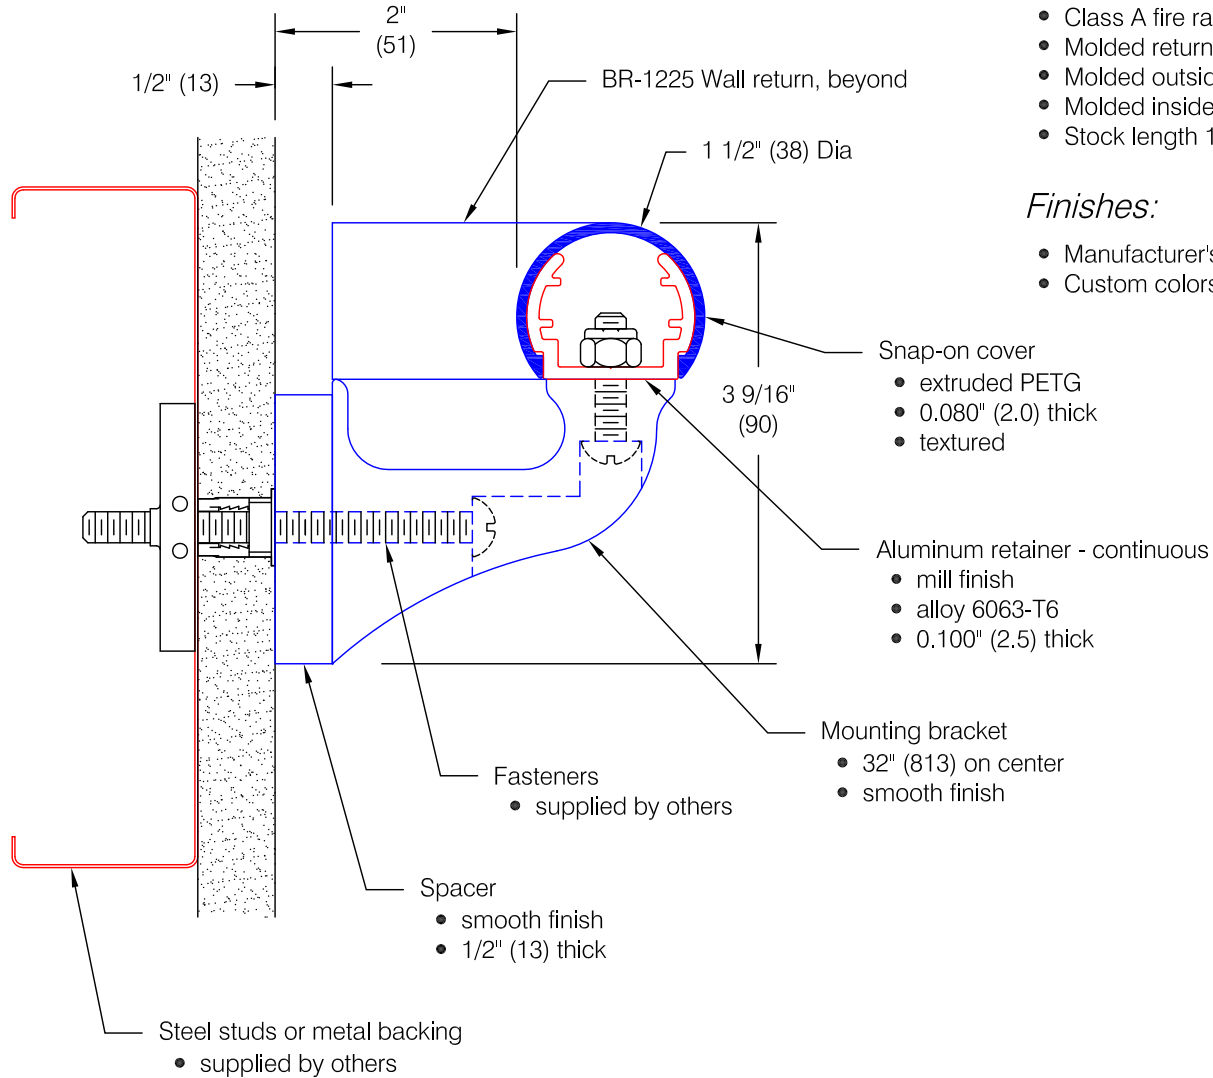

BR-1200PCA Handrail

Features:

- Class A fire rating
- Molded returns - with hardware
- Molded outside corners - with hardware
- Molded inside corners - with hardware
- Stock length 12'-0" (3658)

Finishes:

- Manufacturer's standard colors
- Custom colors available

Pawling Corporation reserves the right to discontinue a design or modify an existing design without prior notice

Customer :	Project :	WD.12PCA.0
Architect :	Sales Rep :