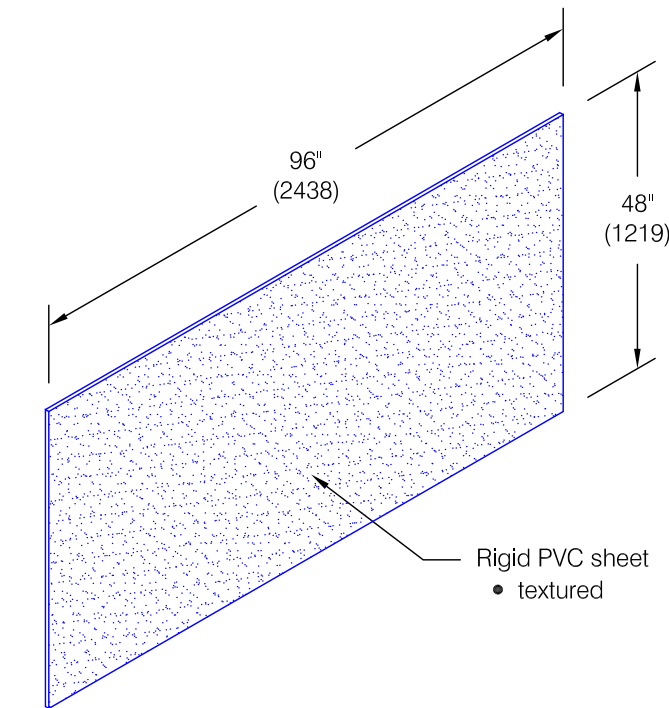

# WCF-90 Wall Covering

*Features:*

- Class A fire rating
- Stock size 4'-0" (1219) x 8'-0" (2438) sheets
- Custom sizes are available (minimums apply)

*Finishes:*

- Textured Windrift pattern
- Select from Manufacturer's standard colors
- Custom colors available