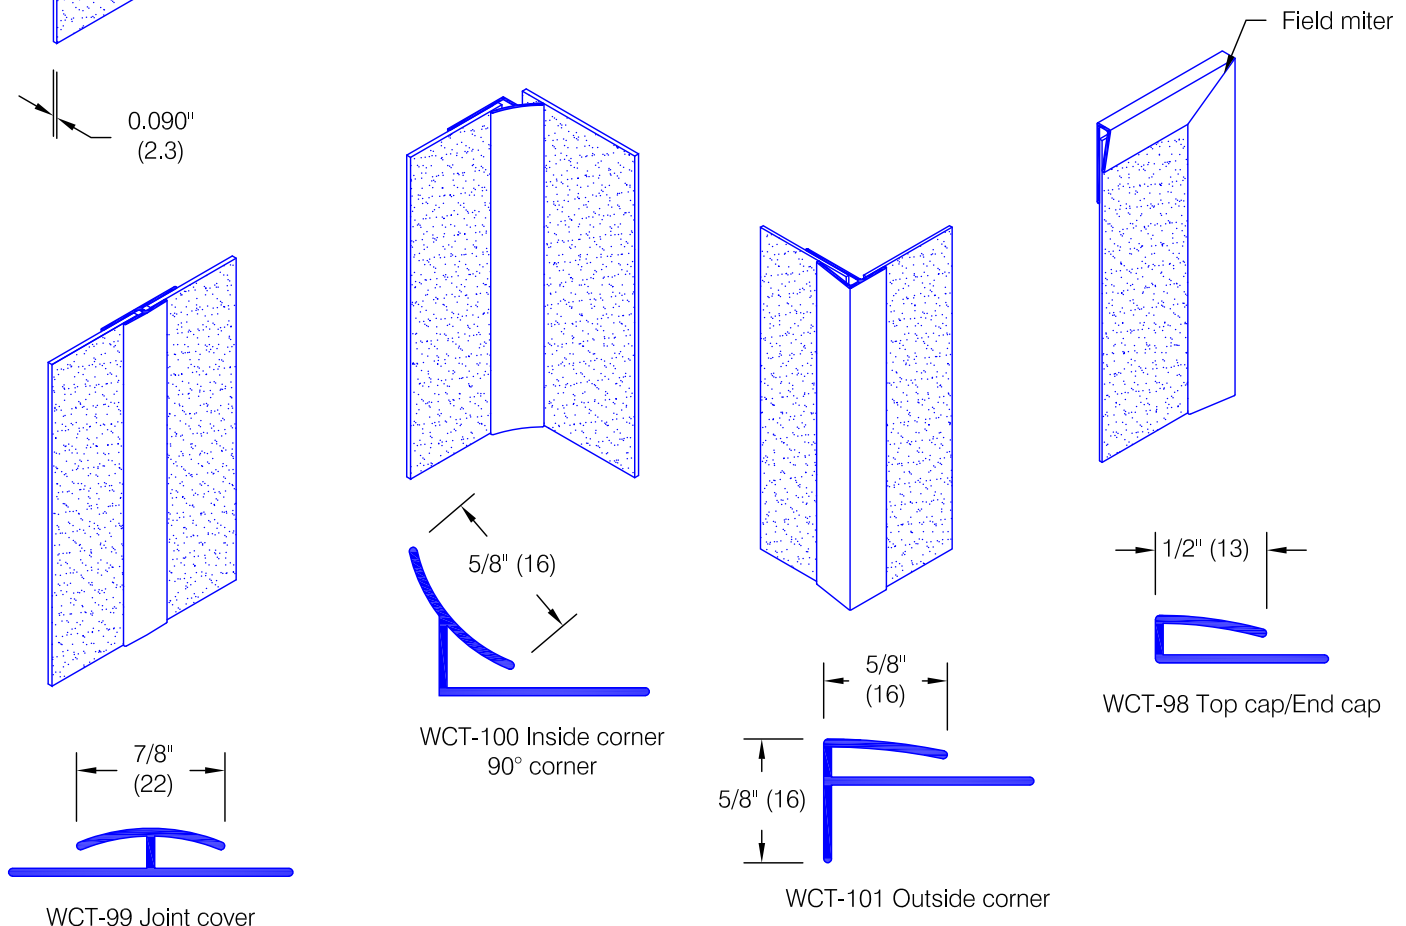

# WCF-90 Wall Covering

*Features:*

- Class A fire rating
- Stock size 4'-0" (1219) x 8'-0" (2438) sheets
- Custom sizes are available (minimums apply)

*Finishes:*

- Textured Windrift pattern
- Select from Manufacturer's standard colors
- Custom colors available

*Mounting Options:*

- Adhesive (supplied separately)  
 ADH-60 mastic adhesive  
 ADH-30 contact adhesive

*Pawling Corporation reserves the right to discontinue a design or modify an existing design without prior notice*