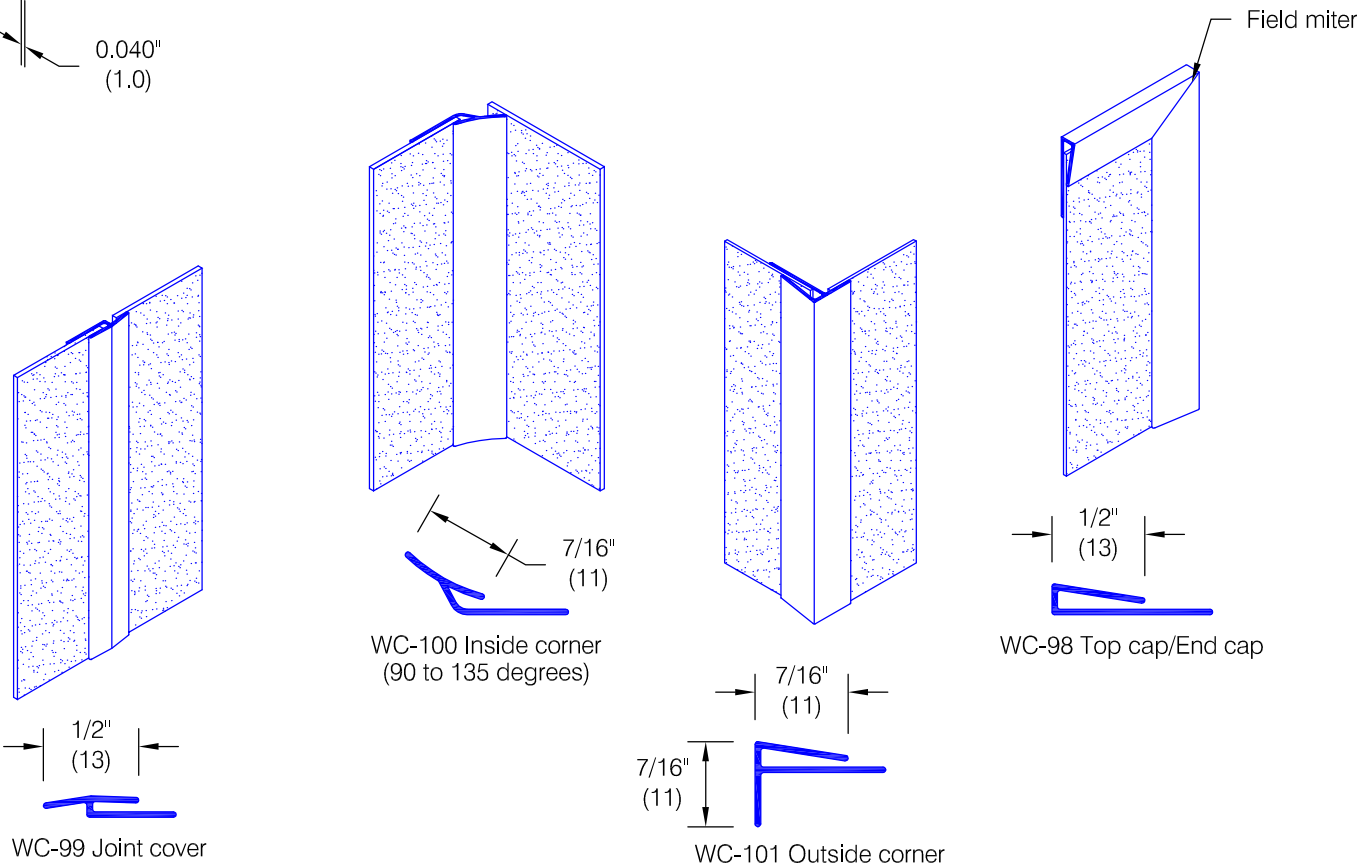

WP-40 Wall Covering

Features:

- Class A fire rating
- Stock size 4'-0" (1219) x 8'-0" (2438) sheets
- Custom sizes are available (minimums apply)

Finishes:

- Manufacturer's standard colors
- Custom colors available

Mounting Options:

- Adhesive
 ADH-60 adhesive supplied separately

Pawling Corporation reserves the right to discontinue a design or modify an existing design without prior notice

Customer :	Project :	WD.65P.0
Architect :	Sales Rep :	