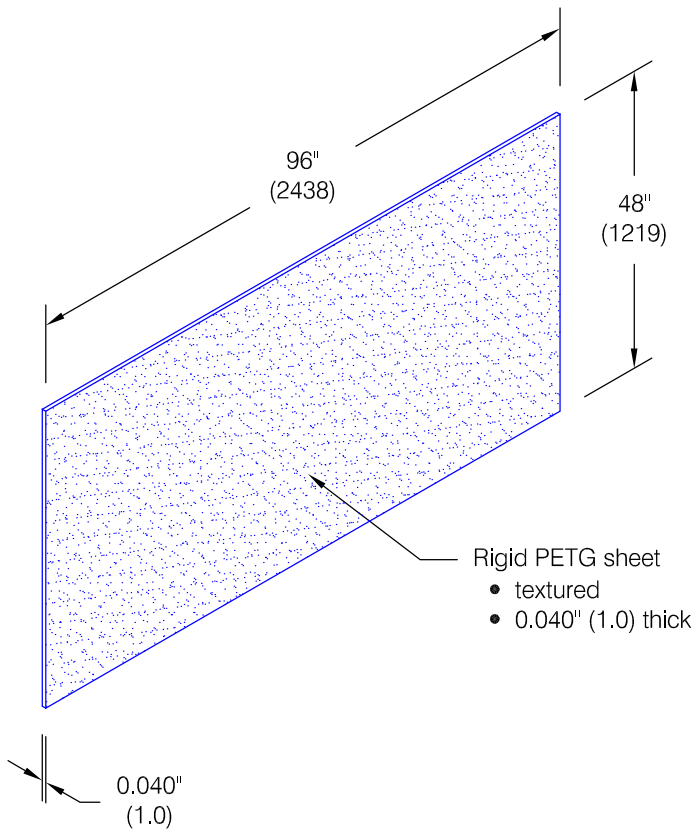

WP-40 Wall Covering

Features:

- Class A fire rating
- Stock size 4'-0" (1219) x 8'-0" (2438) sheets
- Custom sizes are available (minimums apply)

Finishes:

- Manufacturer's standard colors
- Custom colors available