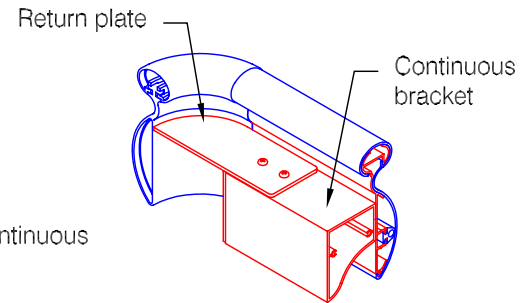

Rear View of Wall Return Assembly