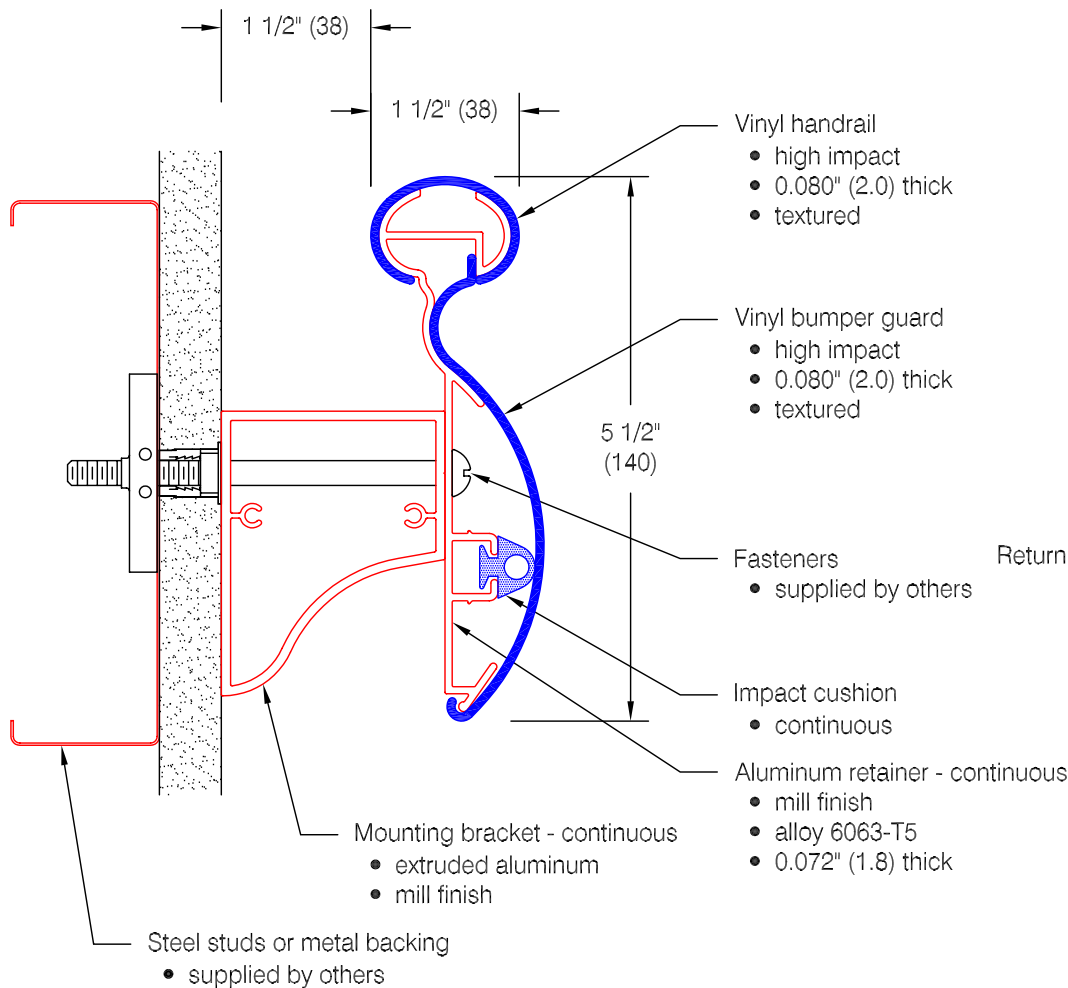

BR-600VS Handrail With Continuous Security Bracket

Features:

- Class A fire rating
- Molded returns - with hardware
- Molded outside corners - with hardware
- Molded inside corners - with hardware
- Stock length - 12'-0" (3658)

Finishes:

- Manufacturer's standard colors
- Custom colors available
- Molded vertical accents available

Rear View of Wall Return Assembly

Pawling Corporation reserves the right to discontinue a design or modify an existing design without prior notice