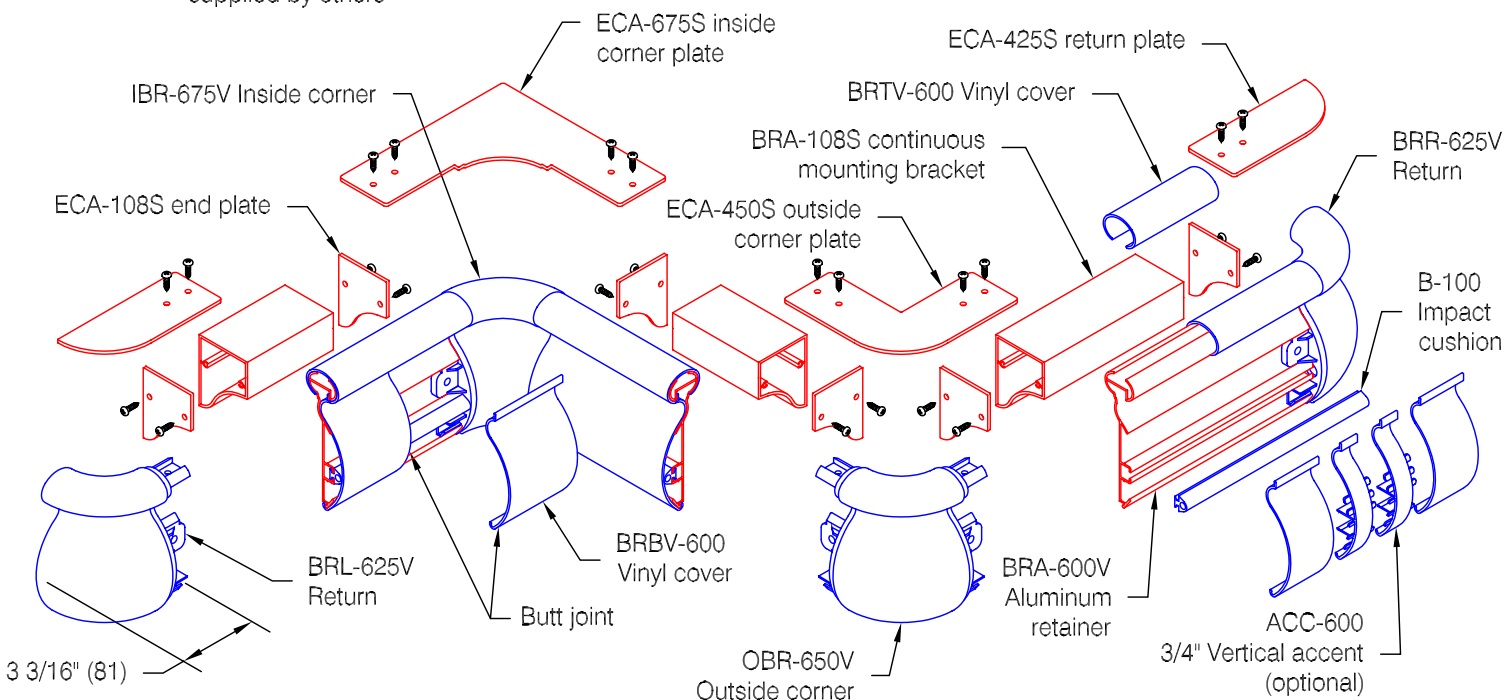

BR-600VS Handrail With Continuous Security Bracket

Features:

- Class A fire rating
- Molded returns - with hardware
- Molded outside corners - with hardware
- Molded inside corners - with hardware
- Stock length - 12'-0" (3658)

Finishes:

- Manufacturer's standard colors
- Custom colors available
- Molded vertical accents available

Rear View of Wall Return Assembly

Pawling Corporation reserves the right to discontinue a design or modify an existing design without prior notice