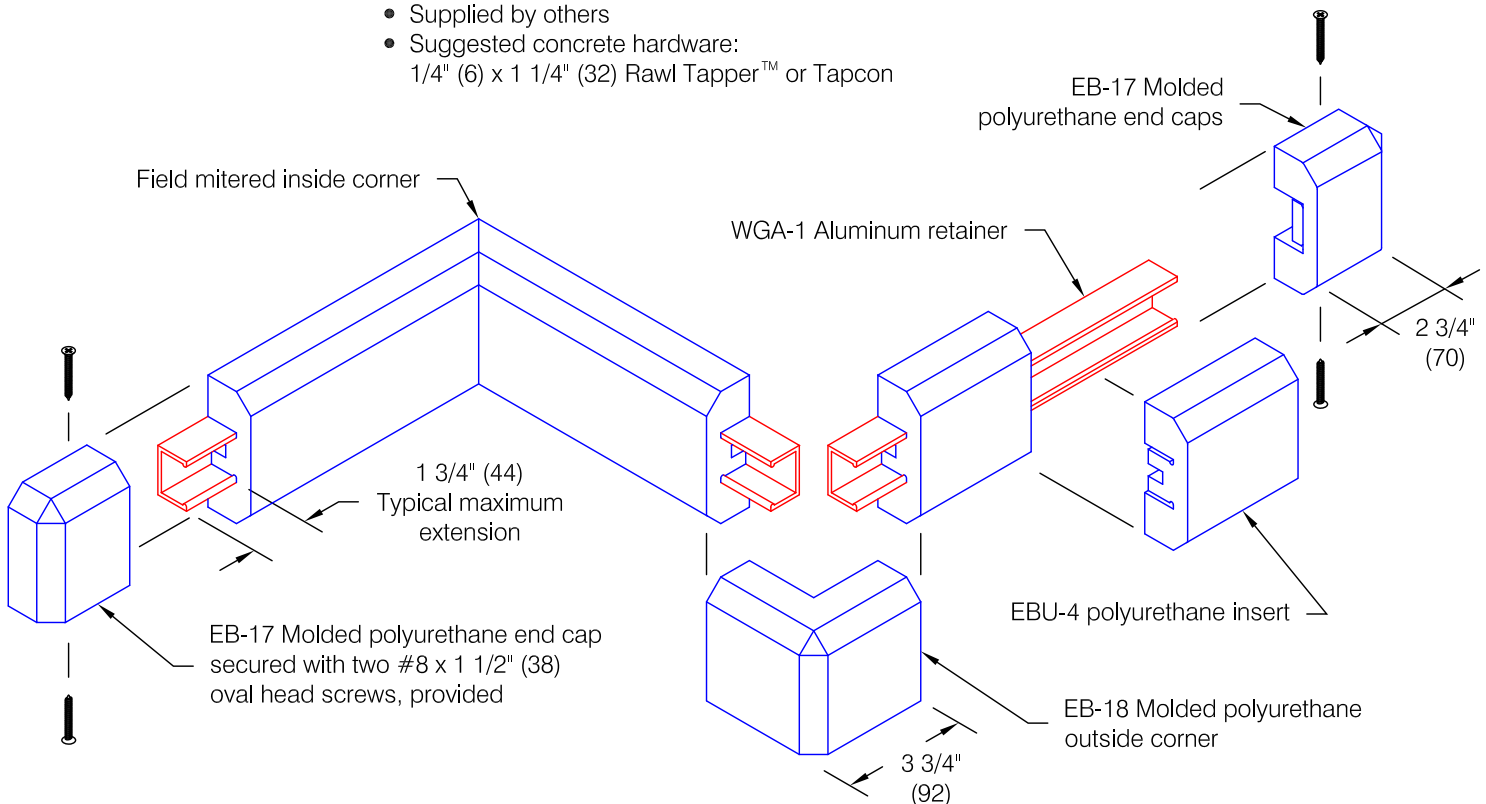

Pawling Corporation reserves the right to discontinue a design or modify an existing design without prior notice

Customer :	Project :	CD.106.0e
Architect :	Sales Rep :