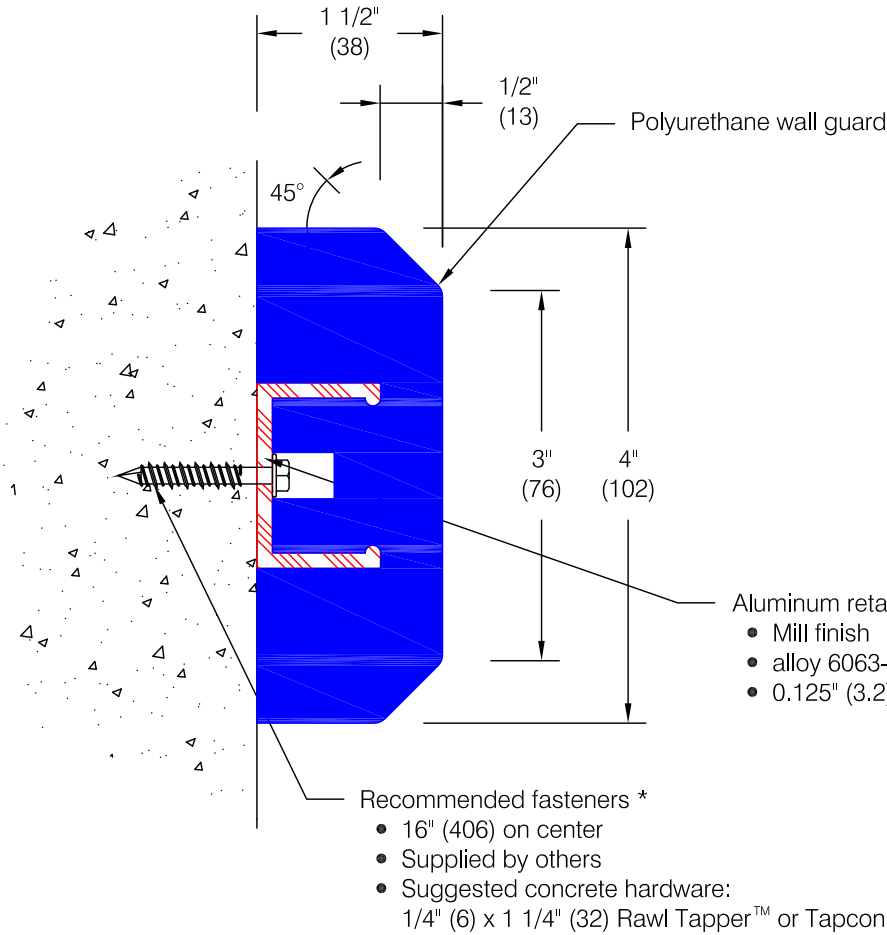

# EB-4 Industrial Wall Guard

*Features:*

- Molded polyurethane
- Durometer: 30
- Weight: 1.5 lbs. / lf.
- Stock length: 8'-0" (2438)

*Optional Features:*

- Black polyurethane end cap EB-17
- Black polyurethane outside corner EB-18

*Standard Colors:*

- Black #1

**\* Standard bumper is supplied undrilled and with no mounting hardware.**

*Pawling Corporation reserves the right to discontinue a design or modify an existing design without prior notice*