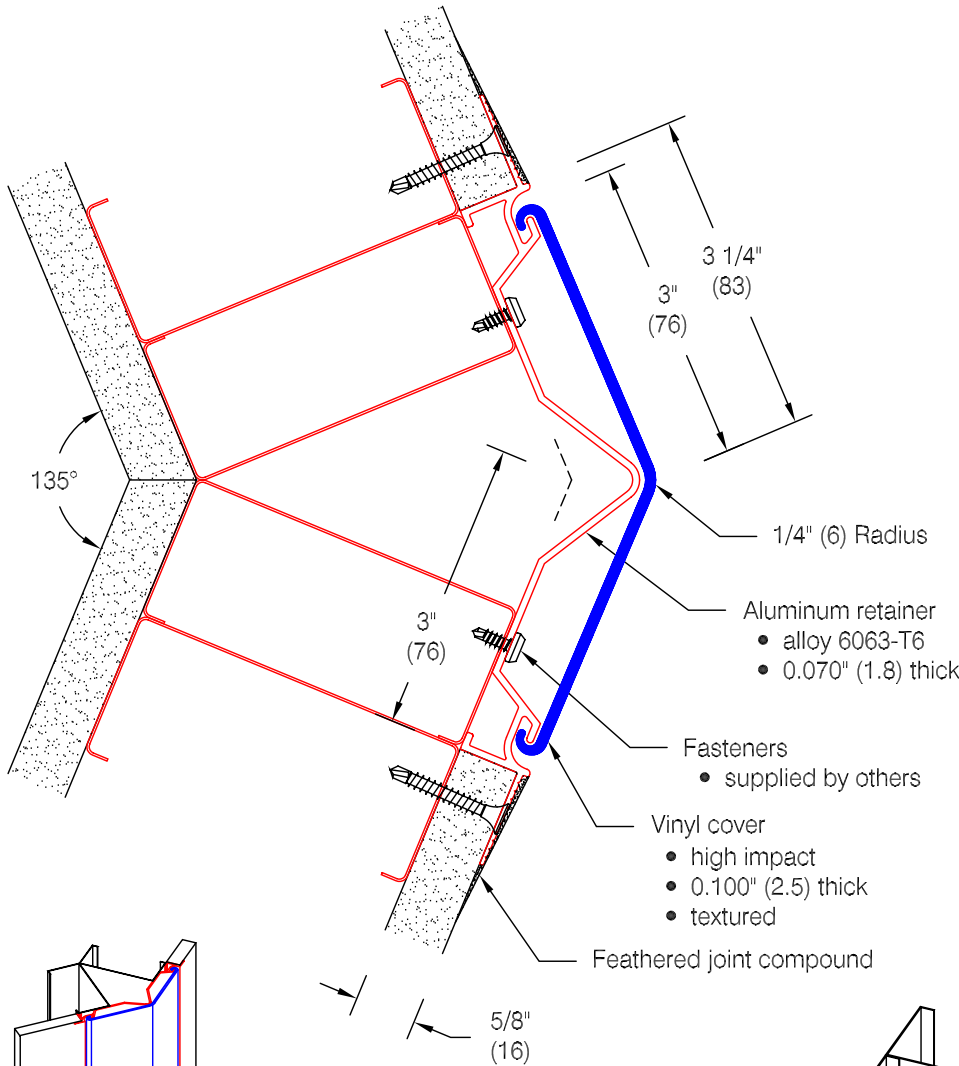

# CGT-75 Corner Guard

### Features:

- Class A fire rating
- "Drop-in" installation follows completion of drywall mounting
- Stock lengths: 8'-0" (2438), 9'-0" (2743), 10'-0" (3048), and 12'-0" (3658)
- Custom cut lengths available
- Available with aluminum cove base insert for use with vinyl cove base standard in 4" (102) and 6" (152) heights