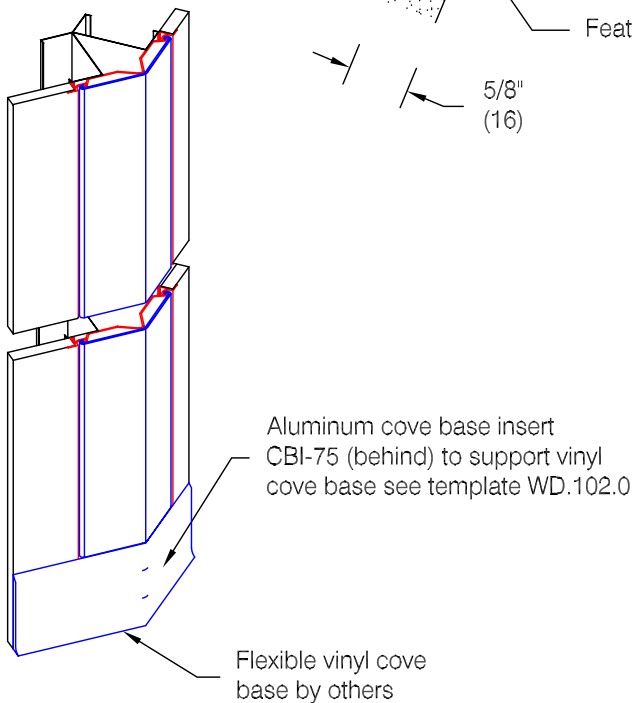

Optional Cove Base Insert