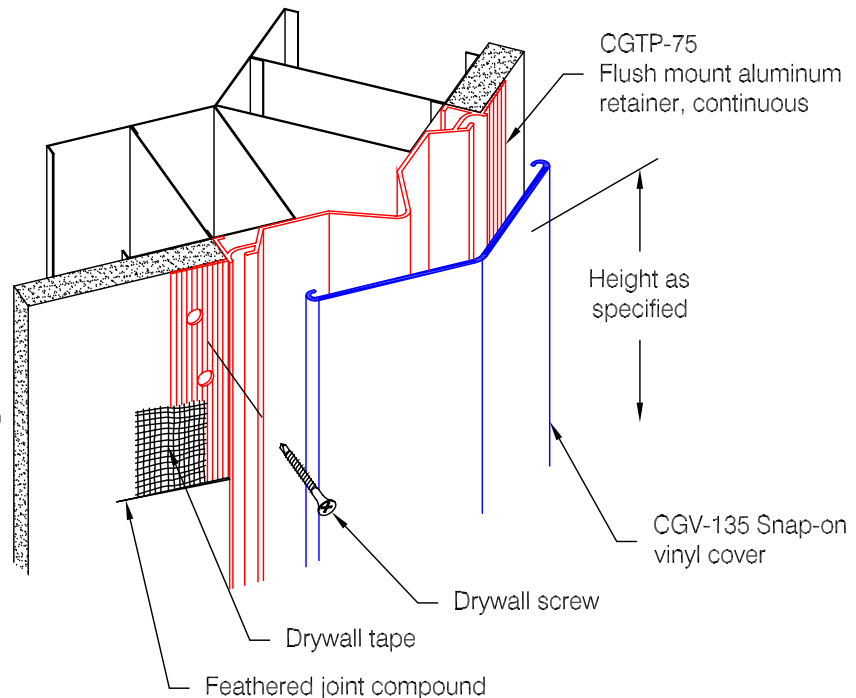

Pawling Corporation reserves the right to discontinue a design or modify an existing design without prior notice

Customer :

Project :

Architect :

Sales Rep :

WD.79.0c