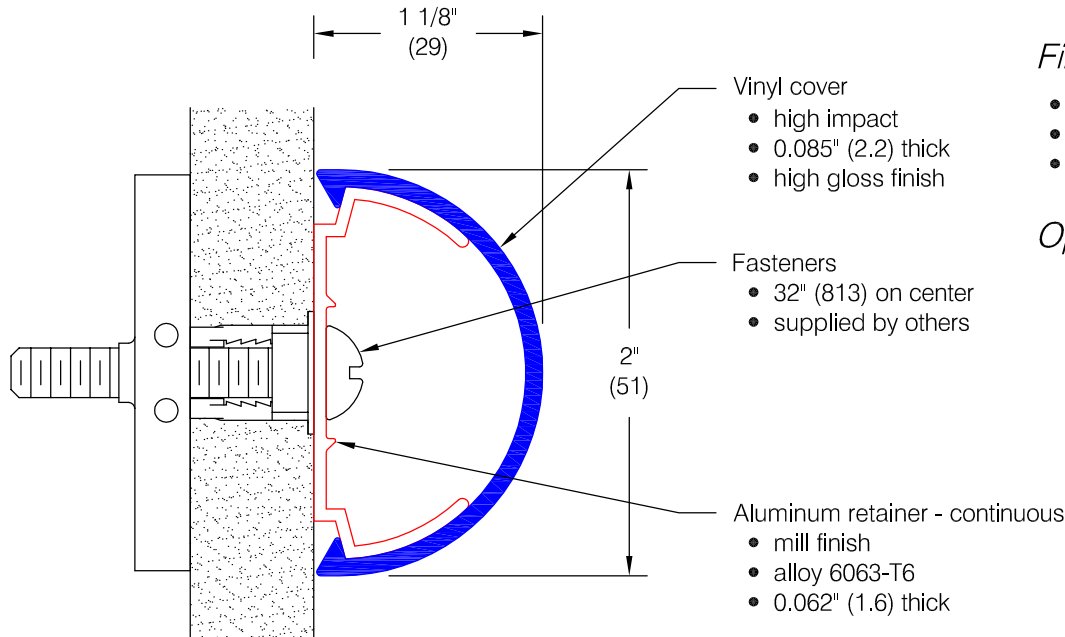

EBR-30 Accent Rail

Features:

- Class A fire rating
- Molded end caps
- Molded outside corners
- Stock length 12'-0" (3658)

Finishes:

- Manufacturer's standard colors
- Custom colors available
- Textured finish (see WD.55.0)

Optional mounting:

Pawling Corporation reserves the right to discontinue a design or modify an existing design without prior notice

Customer :	Project :	WD.53.0a
Architect :	Sales Rep :