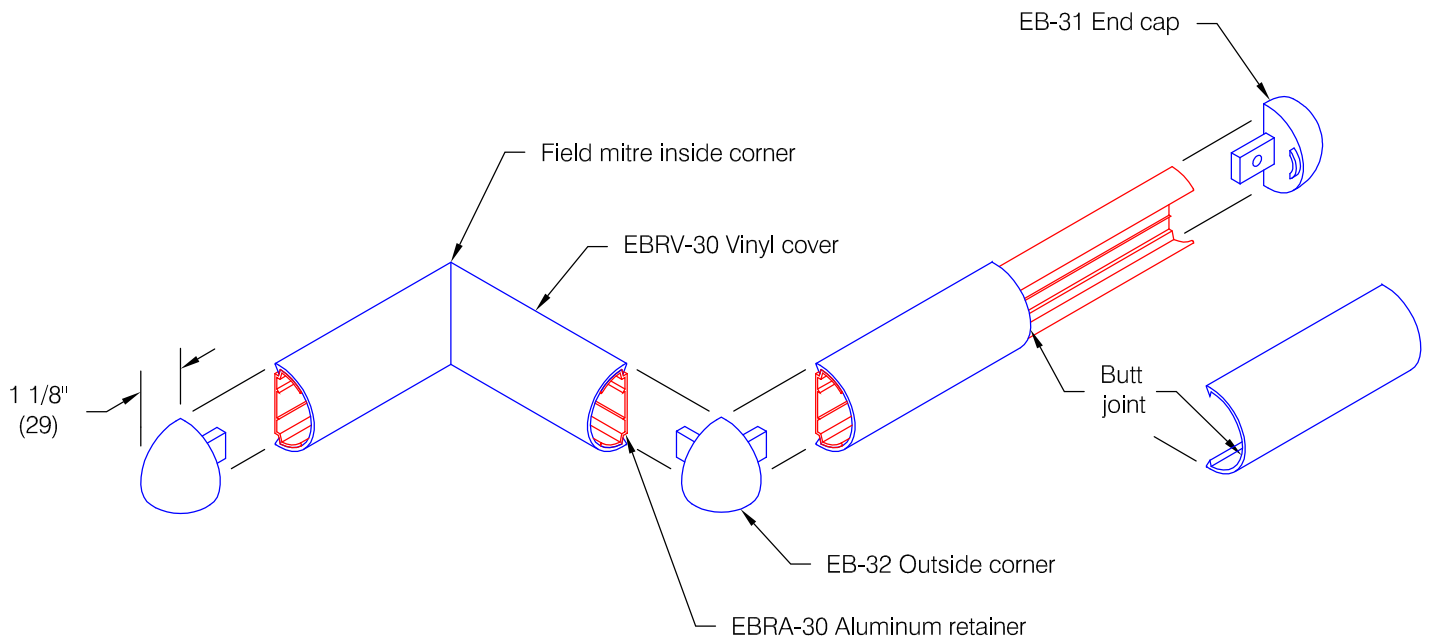

EBR-30 Accent Rail

Features:

- Class A fire rating
- Molded end caps
- Molded outside corners
- Stock length 12'-0" (3658)

Finishes:

- Manufacturer's standard colors
- Custom colors available
- Textured finish (see WD.55.0)

Optional mounting:

Pawling Corporation reserves the right to discontinue a design or modify an existing design without prior notice

Customer :	Project :	WD.53.0a
Architect :	Sales Rep :