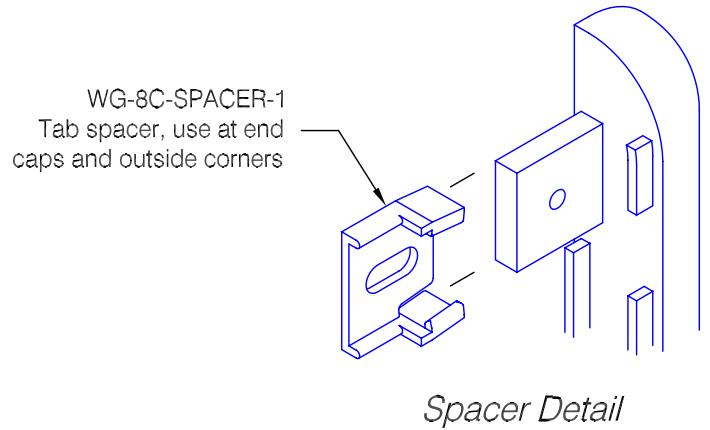

WG-8C Red-E-Clip[®] Wall Guard

Features:

- Class A fire rated wall guard
- Molded end caps
- Molded outside corners
- Stock length 12'-0" (3658)

Finishes:

- Manufacturer's standard colors
- Custom colors available
- Grooved (see WD.36.1)