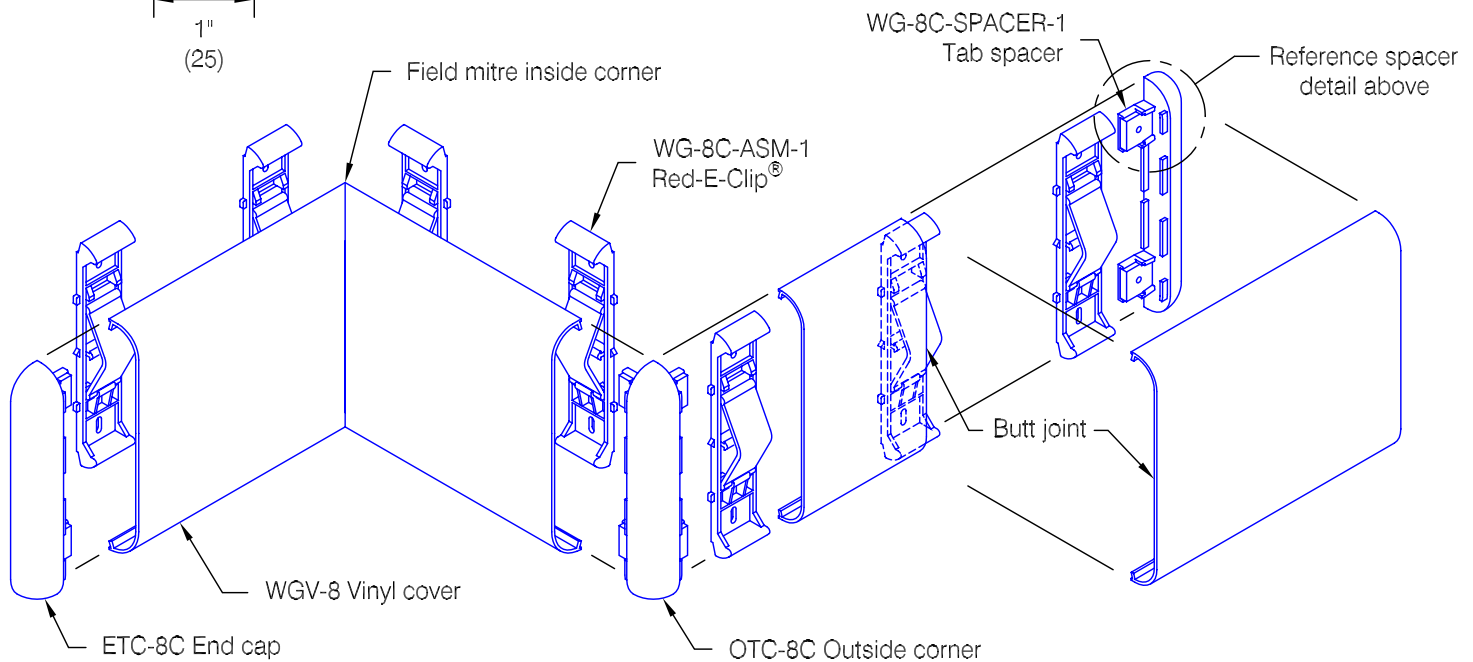

WG-8C Red-E-Clip[®] Wall Guard

Features:

- Class A fire rated wall guard
- Molded end caps
- Molded outside corners
- Stock length 12'-0" (3658)

Finishes:

- Manufacturer's standard colors
- Custom colors available
- Grooved (see WD.36.1)