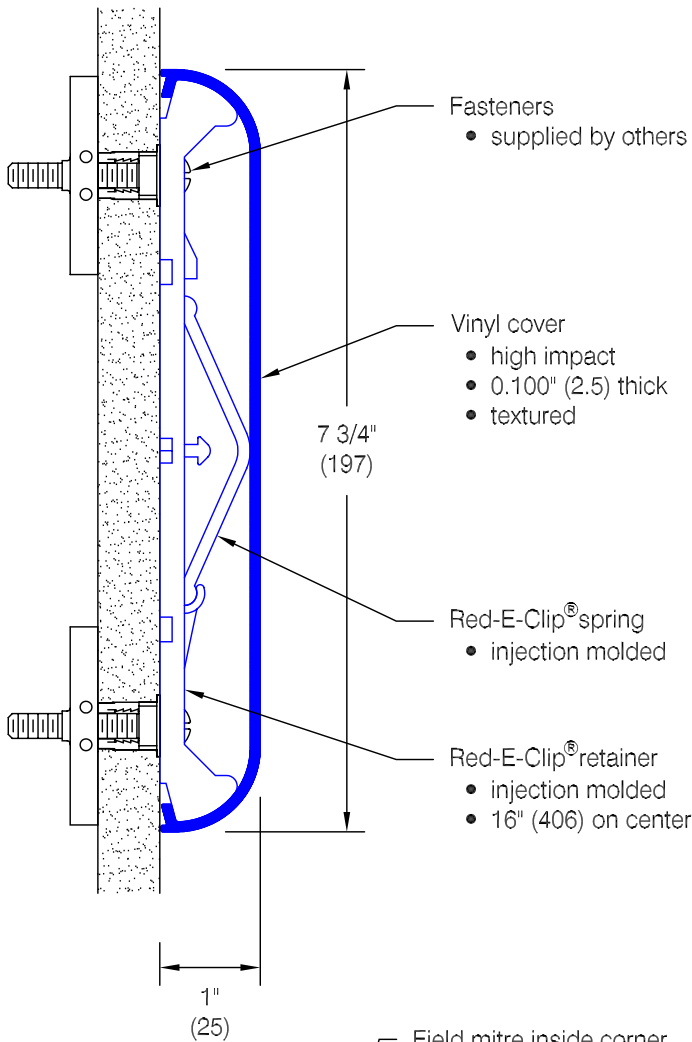

WG-8C Red-E-Clip[®] Wall Guard

Features:

- Class A fire rated wall guard
- Molded end caps
- Molded outside corners
- Stock length 12'-0" (3658)

Finishes:

- Manufacturer's standard colors
- Custom colors available
- Grooved (see WD.36.1)