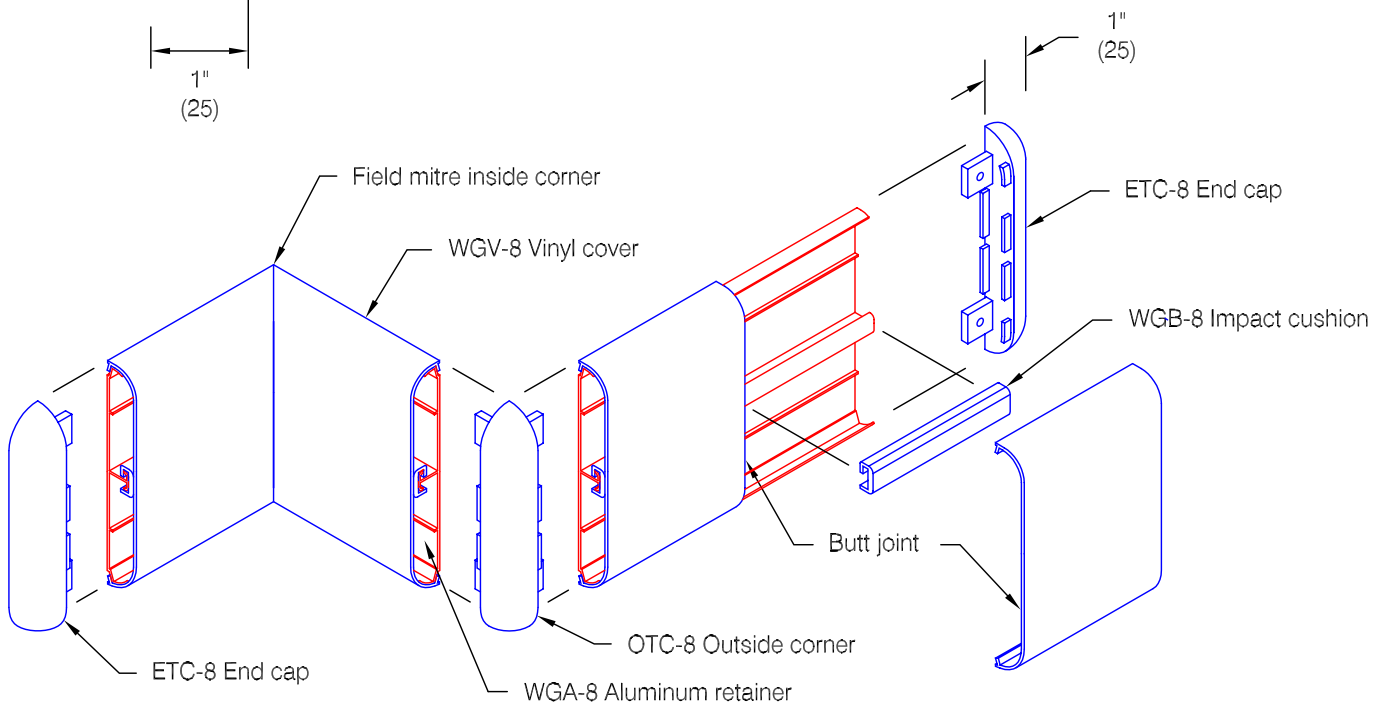

Optional mounting:

Pawling Corporation reserves the right to discontinue a design or modify an existing design without prior notice

Customer :	Project :	WD.33.0b
Architect :	Sales Rep :