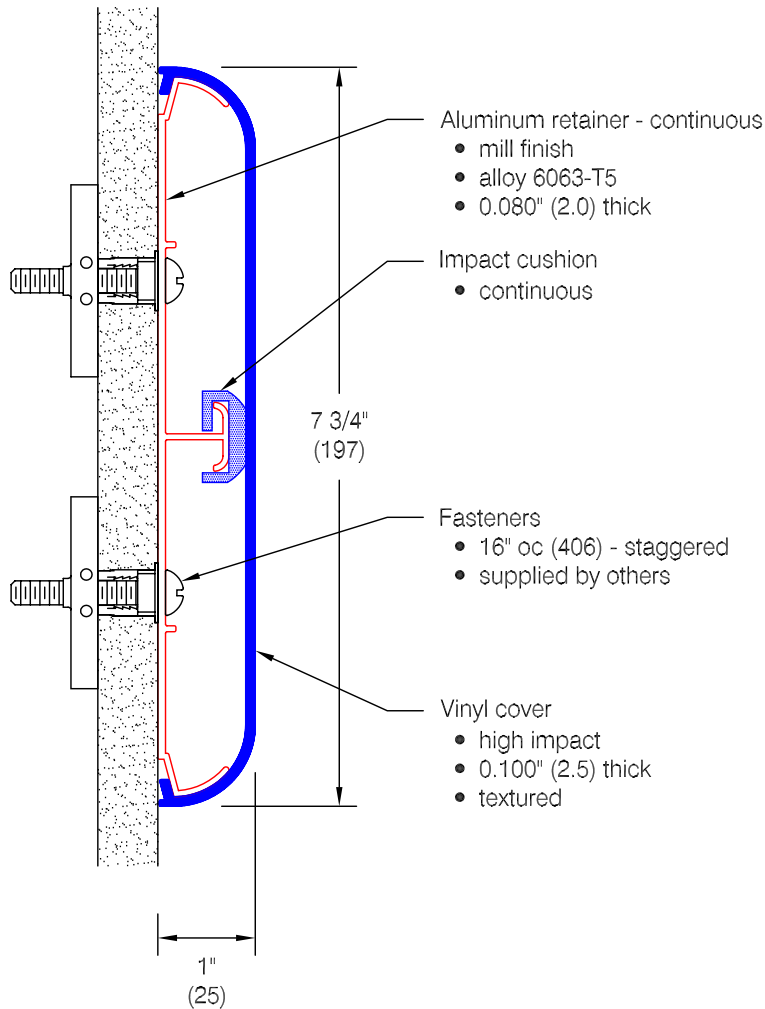

# WG-8 Wall Guard

*Features:*

- Class A fire rating
- Molded end caps
- Molded outside corners
- Stock length 12'-0" (3658)

*Finishes:*

- Manufacturer's standard colors
- Custom colors available
- Grooved (see WD.36.0)