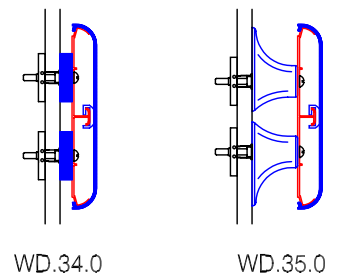

Optional mounting:

Pawling Corporation reserves the right to discontinue a design or modify an existing design without prior notice

Customer :	Project :	WD.33.0b
Architect :	Sales Rep :