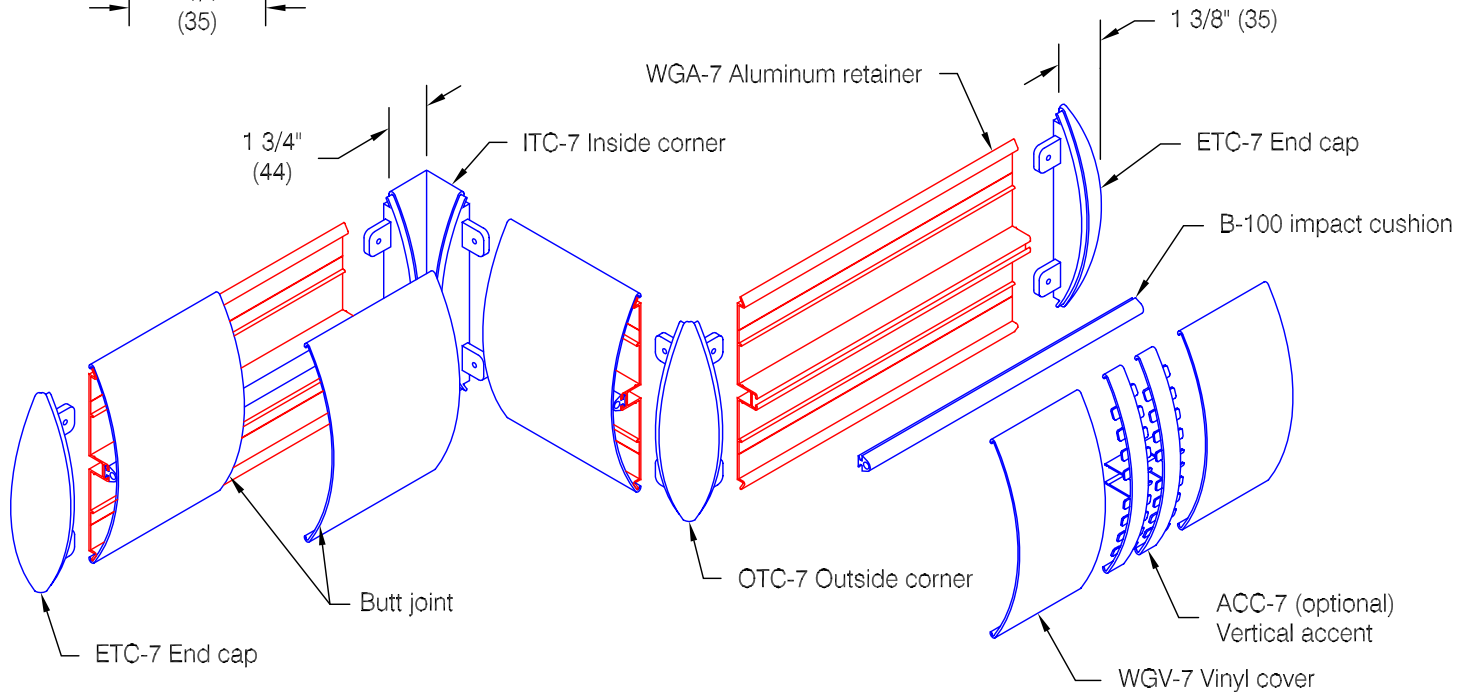

WG-7 Wall Guard

Features:

- Class A fire rating
- Molded end caps
- Molded outside corners
- Molded inside corners
- Stock length 12'-0" (3658)

Finishes:

- Manufacturer's standard colors
- Custom colors available
- Molded vertical accents available

- Optional 3/4" wide molded vertical accent
- may be placed individually or in series, side-by-side
 - available in a wide range of colors
 - may be located along length of profile as desired

Pawling Corporation reserves the right to discontinue a design or modify an existing design without prior notice