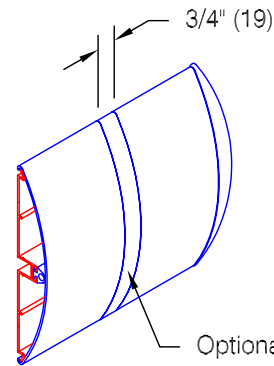

WG-7 Wall Guard

Features:

- Class A fire rating
- Molded end caps
- Molded outside corners
- Molded inside corners
- Stock length 12'-0" (3658)

Finishes:

- Manufacturer's standard colors
- Custom colors available
- Molded vertical accents available

- Optional 3/4" wide molded vertical accent
- may be placed individually or in series, side-by-side
 - available in a wide range of colors
 - may be located along length of profile as desired

Pawling Corporation reserves the right to discontinue a design or modify an existing design without prior notice