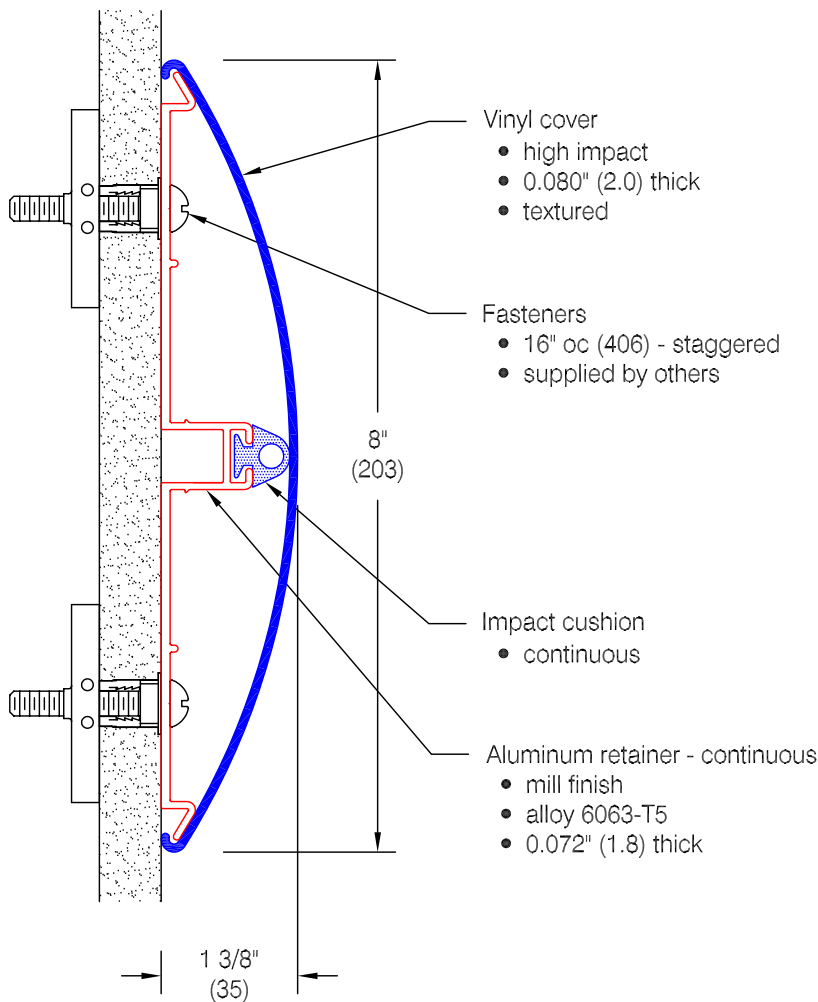

WG-7 Wall Guard

Features:

- Class A fire rating
- Molded end caps
- Molded outside corners
- Molded inside corners
- Stock length 12'-0" (3658)

Finishes:

- Manufacturer's standard colors
- Custom colors available
- Molded vertical accents available

- Optional 3/4" wide molded vertical accent
- may be placed individually or in series, side-by-side
 - available in a wide range of colors
 - may be located along length of profile as desired

Pawling Corporation reserves the right to discontinue a design or modify an existing design without prior notice