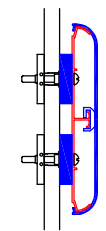

WG-6 Wall Guard

Features:

- Class A fire rating
- Molded end caps
- Molded outside corners
- Stock length 12'-0" (3658)

Finishes:

- Manufacturer's standard colors
- Custom colors available
- Grooved (see WD.29.0)
- Accent strips (see WD.31.0)

Optional mounting:

WD.28.0