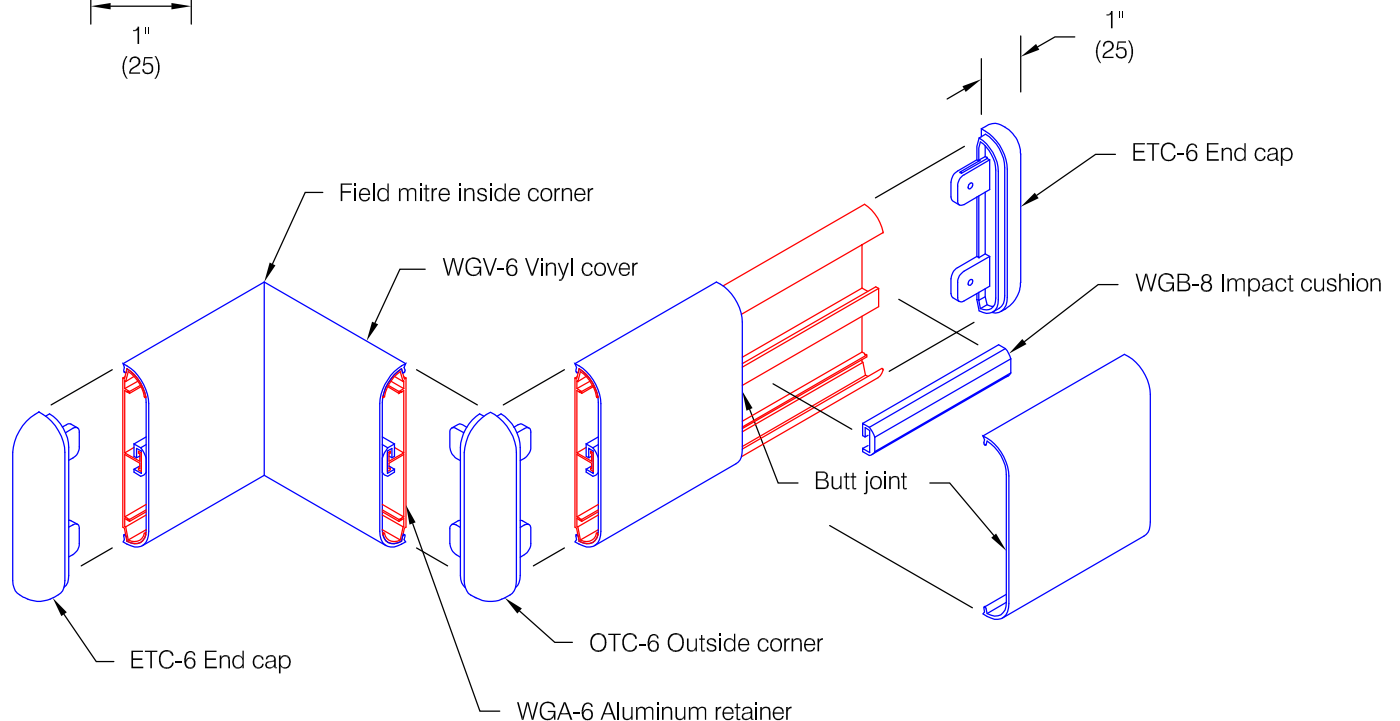

WG-6 Wall Guard

Features:

- Class A fire rating
- Molded end caps
- Molded outside corners
- Stock length 12'-0" (3658)

Finishes:

- Manufacturer's standard colors
- Custom colors available
- Grooved (see WD.29.0)
- Accent strips (see WD.31.0)

Optional mounting:

Pawling Corporation reserves the right to discontinue a design or modify an existing design without prior notice

Customer :	Project :	WD.27.0b
Architect :	Sales Rep :