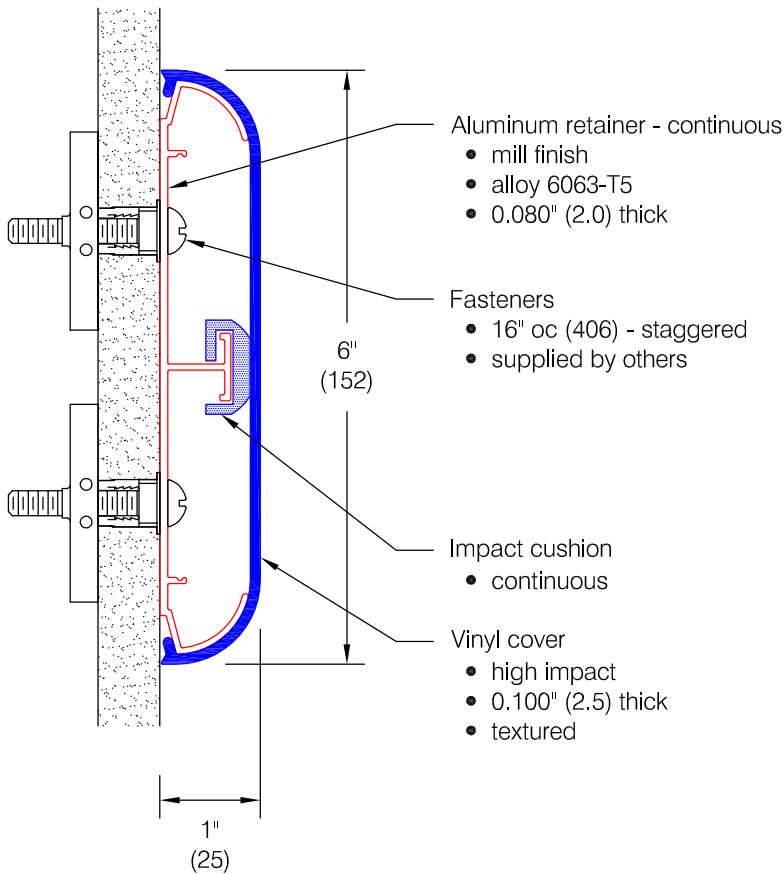

WG-6 Wall Guard

Features:

- Class A fire rating
- Molded end caps
- Molded outside corners
- Stock length 12'-0" (3658)

Finishes:

- Manufacturer's standard colors
- Custom colors available
- Grooved (see WD.29.0)
- Accent strips (see WD.31.0)

Optional mounting:

Pawling Corporation reserves the right to discontinue a design or modify an existing design without prior notice

Customer :	Project :	WD.27.0b
Architect :	Sales Rep :