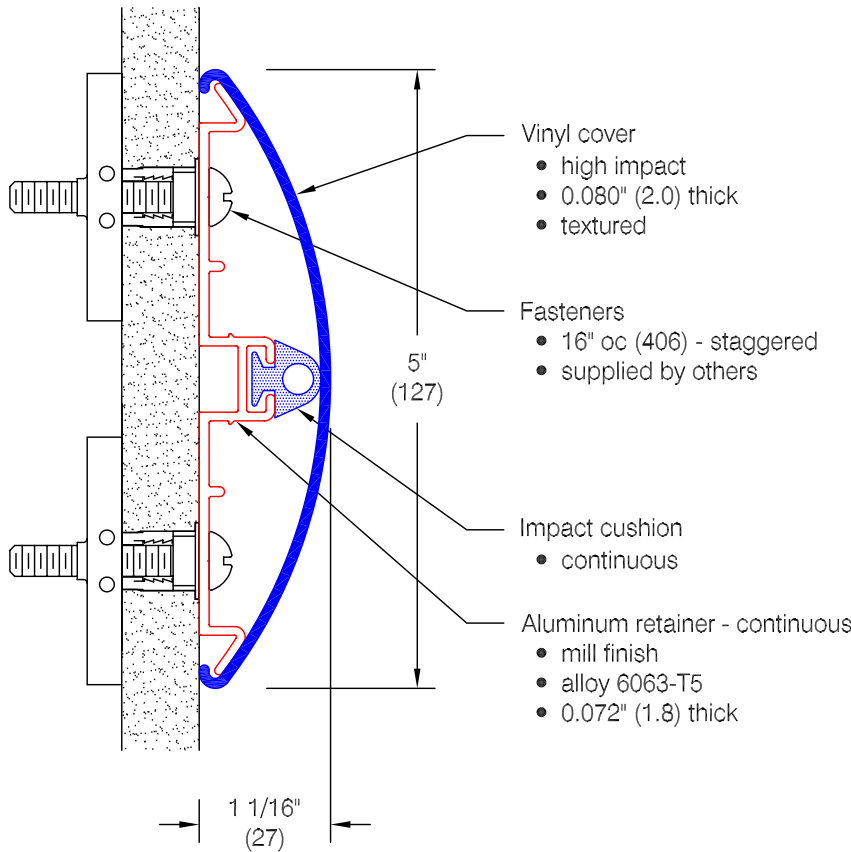

WG-5 Wall Guard

Features:

- Class A fire rating
- Molded end caps
- Molded outside corners
- Molded inside corners
- Stock length 12'-0" (3658)

Finishes:

- Manufacturer's standard colors
- Custom colors available
- Molded vertical accents available

- Optional 3/4" wide molded vertical accent
- may be placed individually or in series, side-by-side
 - available in a wide range of colors
 - may be located along length of profile as desired

Pawling Corporation reserves the right to discontinue a design or modify an existing design without prior notice