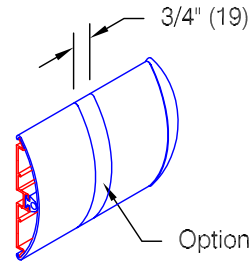

WG-5 Wall Guard

Features:

- Class A fire rating
- Molded end caps
- Molded outside corners
- Molded inside corners
- Stock length 12'-0" (3658)

Finishes:

- Manufacturer's standard colors
- Custom colors available
- Molded vertical accents available

- Optional 3/4" wide molded vertical accent
- may be placed individually or in series, side-by-side
 - available in a wide range of colors
 - may be located along length of profile as desired

Pawling Corporation reserves the right to discontinue a design or modify an existing design without prior notice