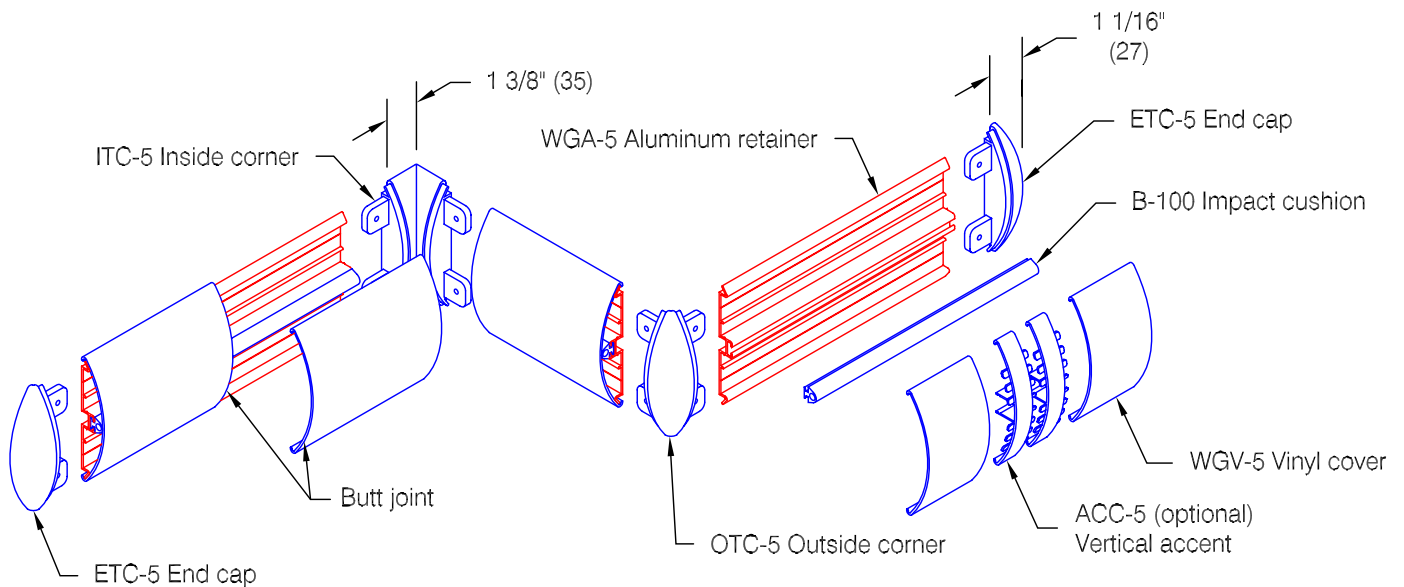

WG-5 Wall Guard

Features:

- Class A fire rating
- Molded end caps
- Molded outside corners
- Molded inside corners
- Stock length 12'-0" (3658)

Finishes:

- Manufacturer's standard colors
- Custom colors available
- Molded vertical accents available

- Optional 3/4" wide molded vertical accent
- may be placed individually or in series, side-by-side
 - available in a wide range of colors
 - may be located along length of profile as desired

Pawling Corporation reserves the right to discontinue a design or modify an existing design without prior notice