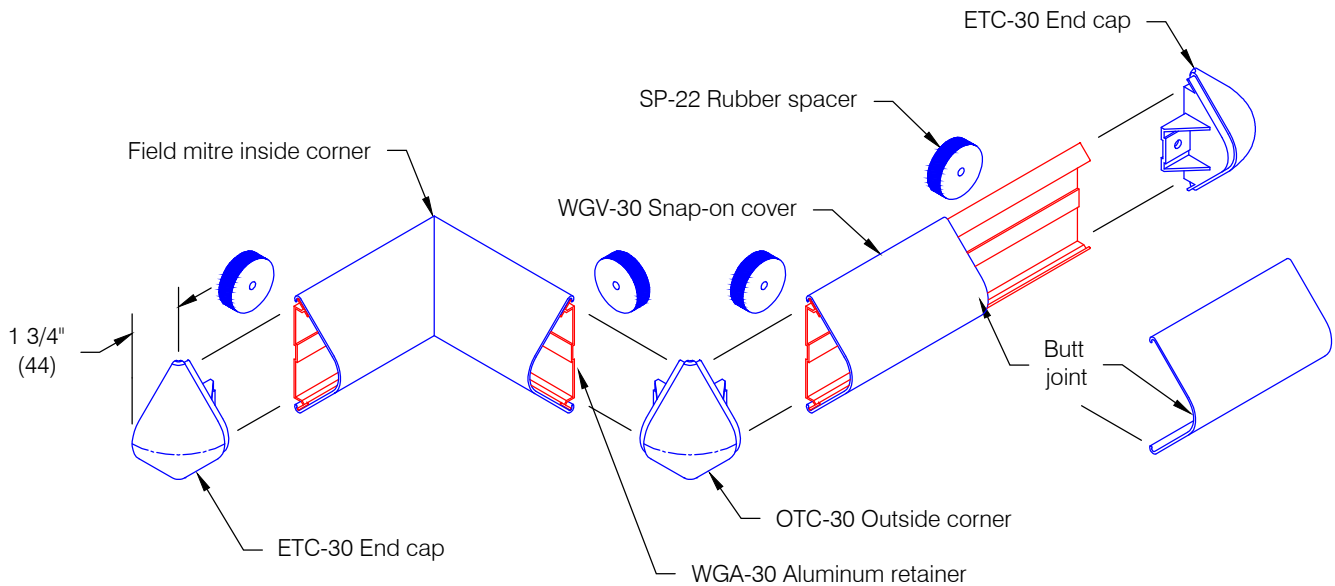

# WG-30 Wall Guard

*Features:*

- Class A fire rating
- Molded end caps
- Molded outside corners
- Stock length 12'-0" (3658)

*Finishes:*

- Manufacturer's standard colors
- Custom colors available

*Pawling Corporation reserves the right to discontinue a design or modify an existing design without prior notice*