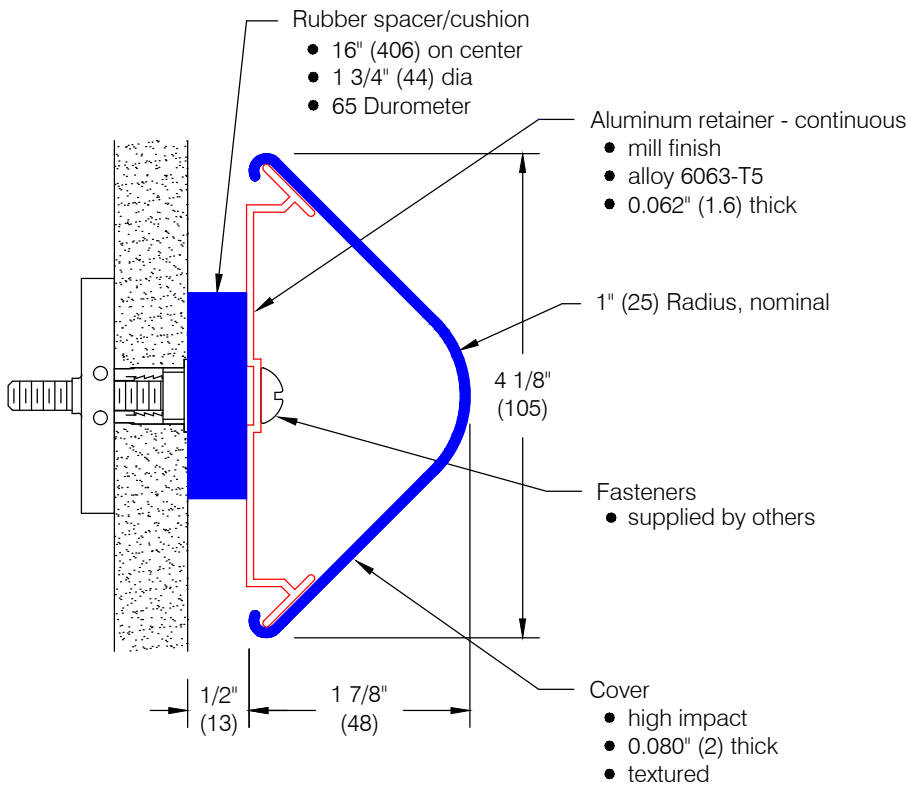

# WG-30 Wall Guard

*Features:*

- Class A fire rating
- Molded end caps
- Molded outside corners
- Stock length 12'-0" (3658)

*Finishes:*

- Manufacturer's standard colors
- Custom colors available

*Pawling Corporation reserves the right to discontinue a design or modify an existing design without prior notice*