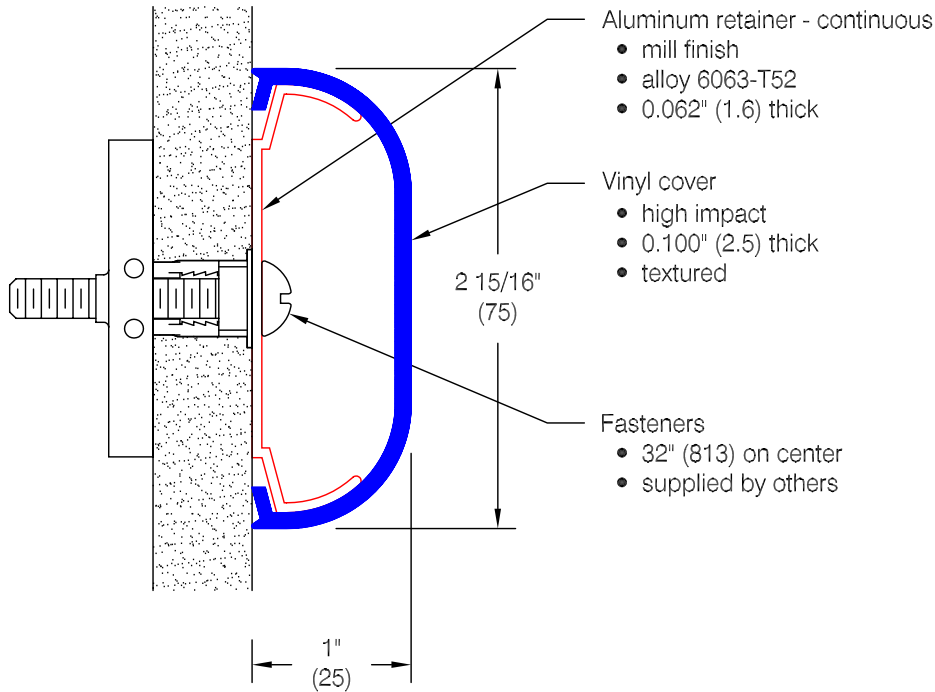

WG-3 Wall Guard

Features:

- Class A fire rating
- Molded end caps
- Molded outside corners
- Stock length 12'-0" (3658)

Finishes:

- Manufacturer's standard colors
- Custom colors available
- Grooved (see WD.21.0)

Optional mounting:

Pawling Corporation reserves the right to discontinue a design or modify an existing design without prior notice

Customer :	Project :	WD.19.0a
Architect :	Sales Rep :