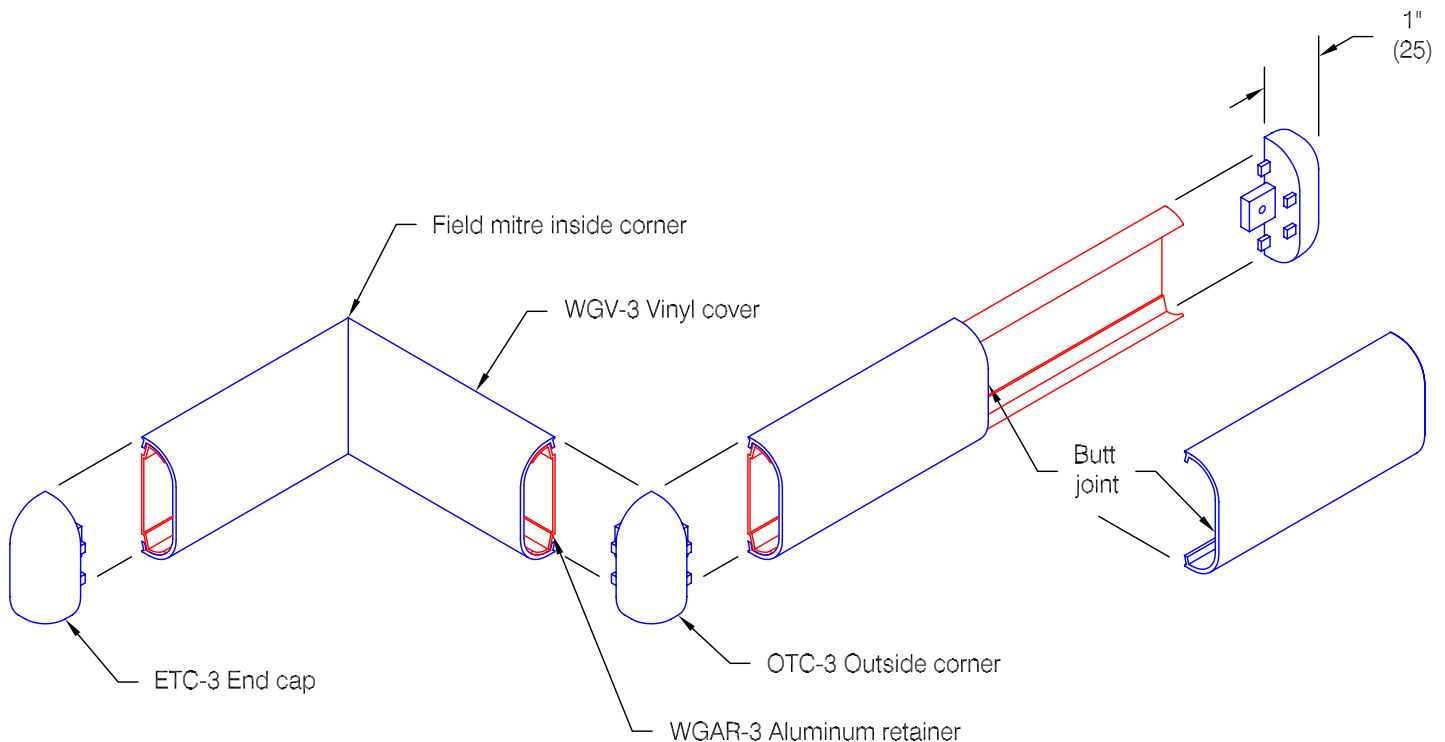

WG-3 Wall Guard

Features:

- Class A fire rating
- Molded end caps
- Molded outside corners
- Stock length 12'-0" (3658)

Finishes:

- Manufacturer's standard colors
- Custom colors available
- Grooved (see WD.21.0)

Optional mounting:

Pawling Corporation reserves the right to discontinue a design or modify an existing design without prior notice

Customer :	Project :	WD.19.0a
Architect :	Sales Rep :