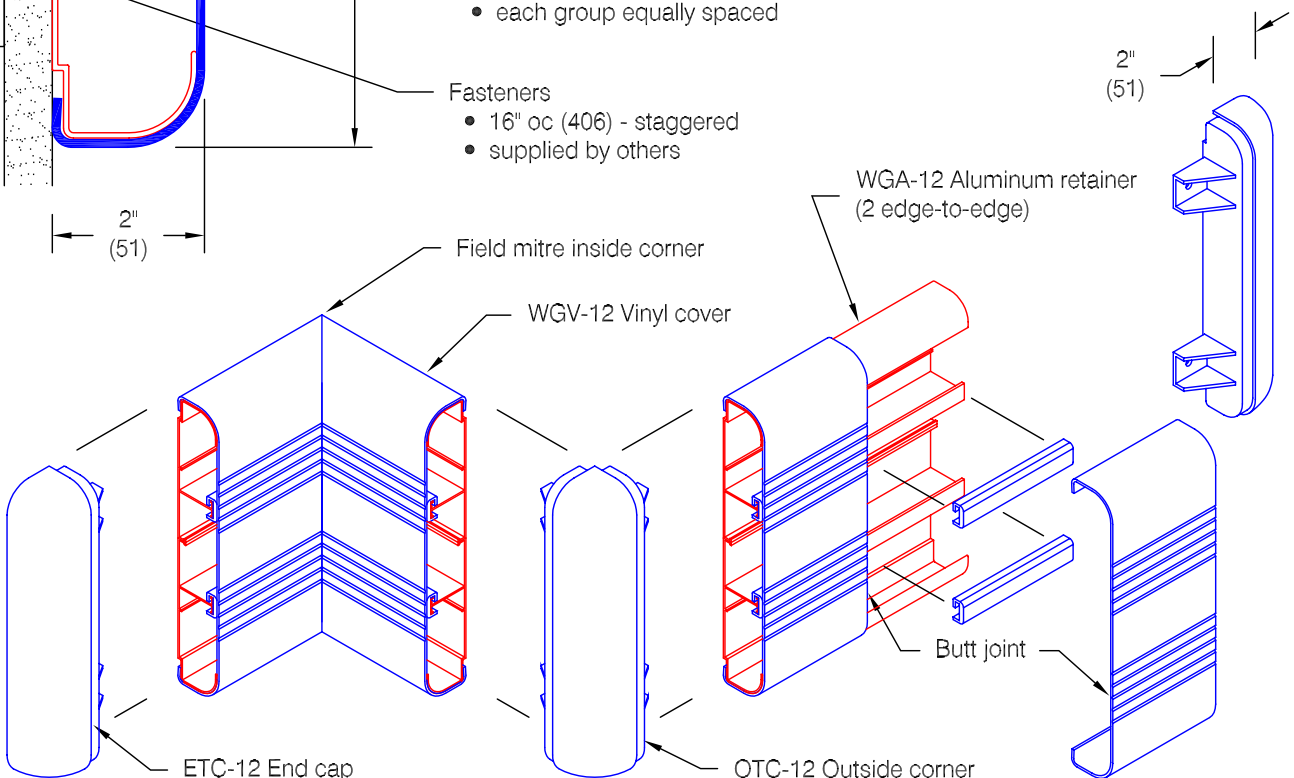

# WG-12 Wall Guard

*Features:*

- Class A fire rating
- Molded end caps
- Molded outside corners
- Stock length 12'-0" (3658)

*Finishes:*

- Manufacturer's standard colors
- Custom colors available

*Pawling Corporation reserves the right to discontinue a design or modify an existing design without prior notice*