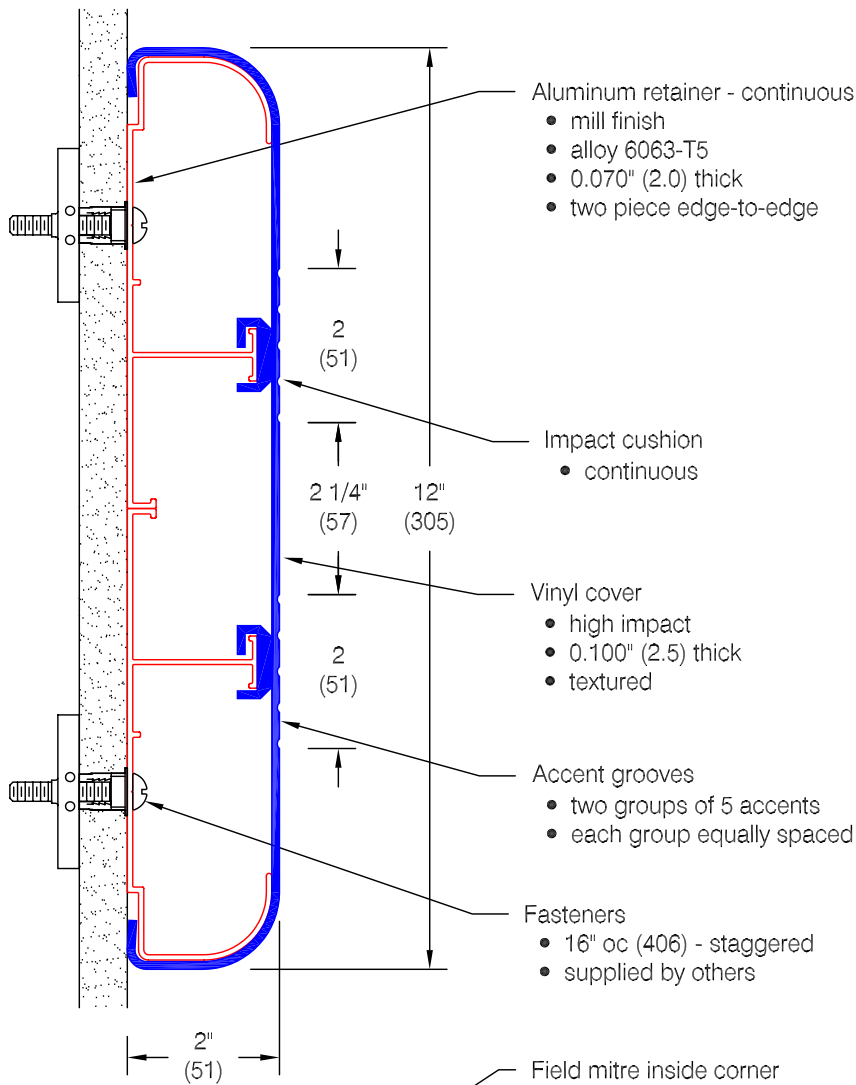

# WG-12 Wall Guard

*Features:*

- Class A fire rating
- Molded end caps
- Molded outside corners
- Stock length 12'-0" (3658)

*Finishes:*

- Manufacturer's standard colors
- Custom colors available

*Pawling Corporation reserves the right to discontinue a design or modify an existing design without prior notice*