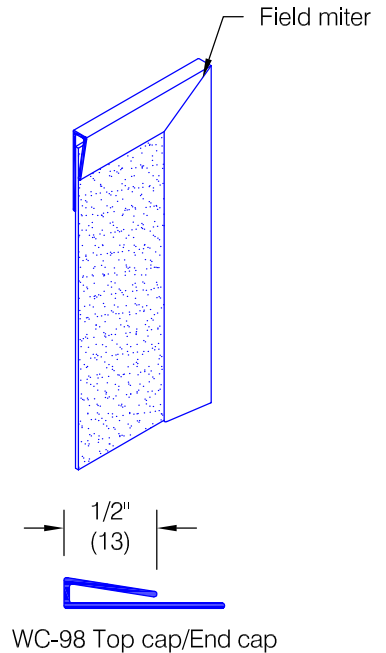

Pawling Corporation reserves the right to discontinue a design or modify an existing design without prior notice

Customer :	Project :	WD.66.0d
Architect :	Sales Rep :