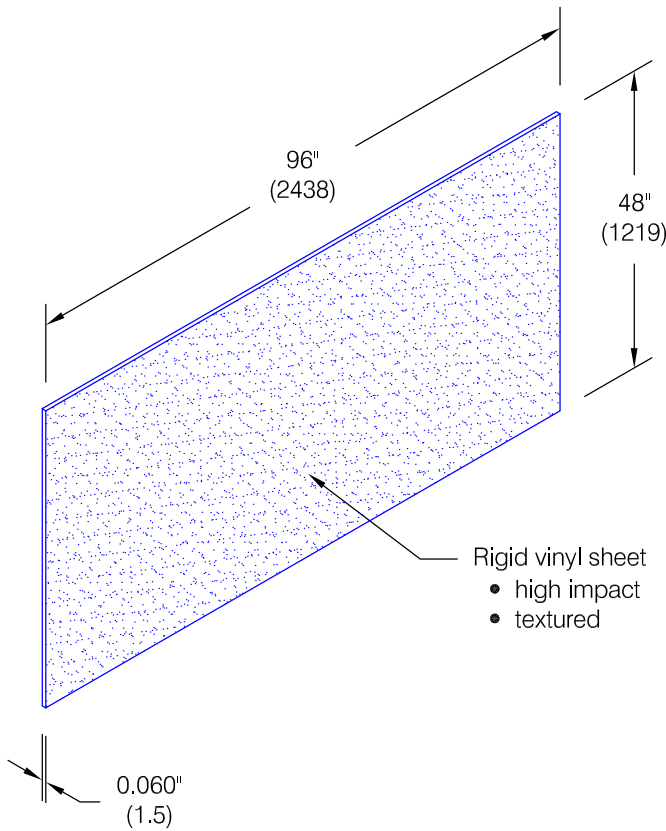

WC-60 Wall Covering

Rigid vinyl sheet

- high impact
- textured

Features:

- Class A fire rating
- Heavier gauges available
- Stock size 4'-0" (1219) x 8'-0" (2438) sheets
- Custom sizes are available (minimums apply)