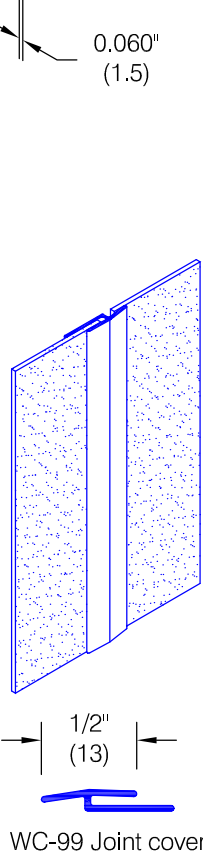

Pawling Corporation reserves the right to discontinue a design or modify an existing design without prior notice

Customer :	Project :	WD.66.0d
Architect :	Sales Rep :