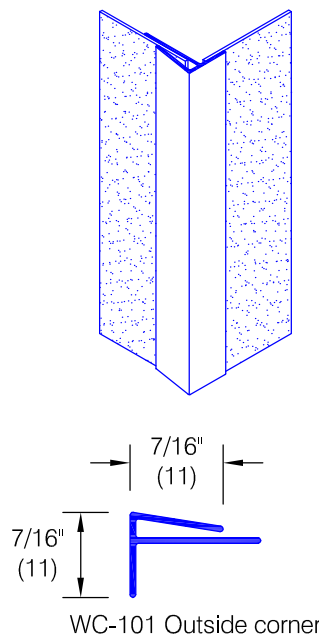

Pawling Corporation reserves the right to discontinue a design or modify an existing design without prior notice

Customer :	Project :	WD.66.0d
Architect :	Sales Rep :