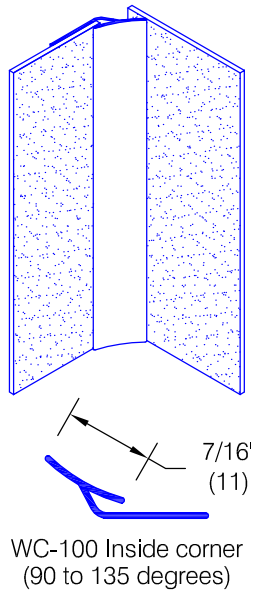

Pawling Corporation reserves the right to discontinue a design or modify an existing design without prior notice

Customer :	Project :	WD.66.0d
Architect :	Sales Rep :