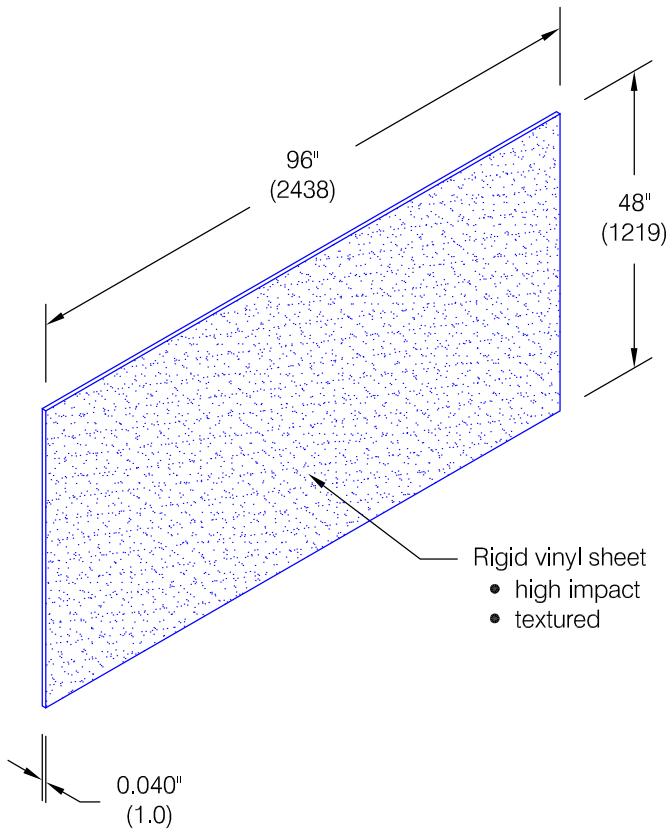

# WC-40 Wall Covering

Rigid vinyl sheet

- high impact
- textured

### Features:

- Class A fire rating
- Heavier gauges available
- Stock size 4'-0" (1219) x 8'-0" (2438) sheets
- Custom sizes are available (minimums apply)