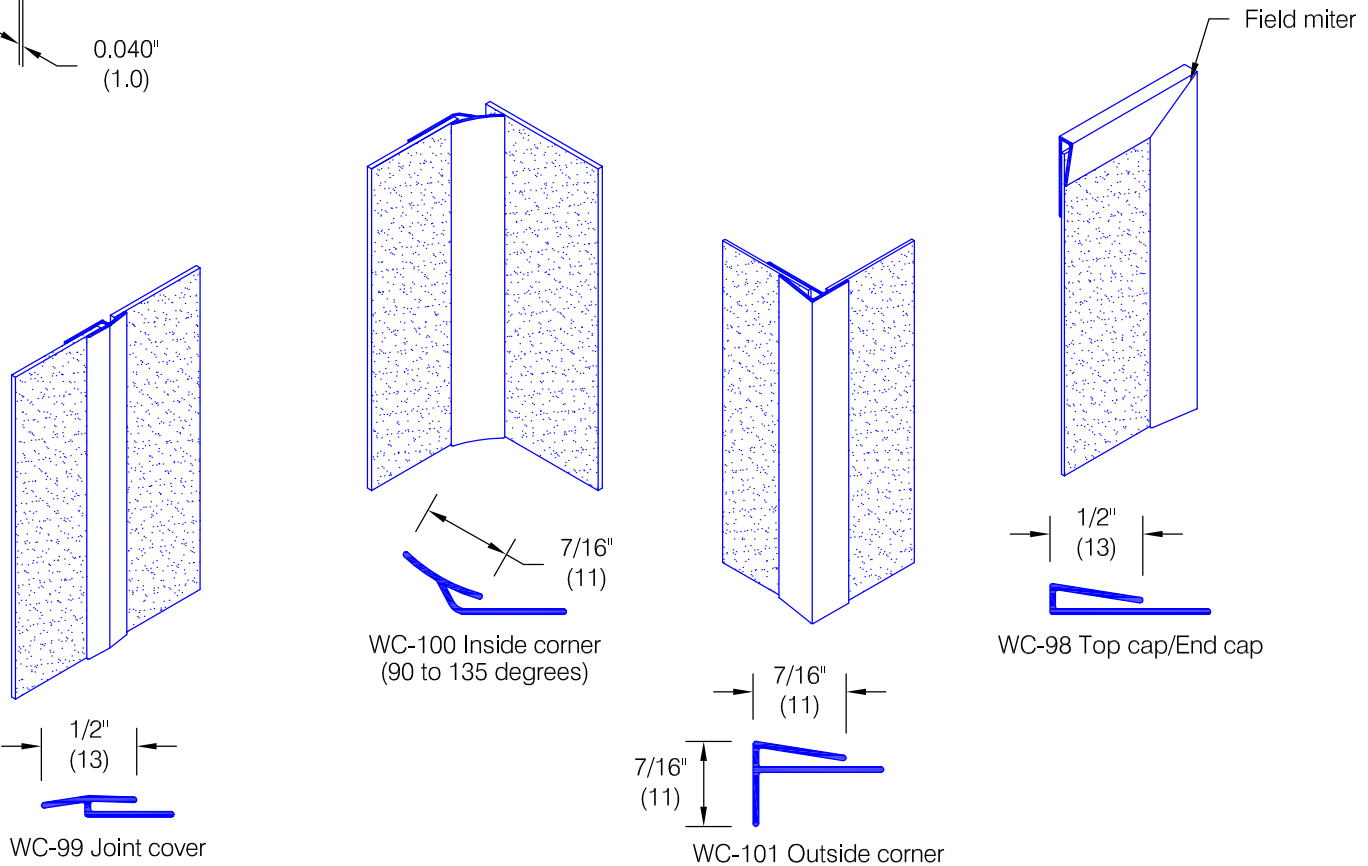

Pawling Corporation reserves the right to discontinue a design or modify an existing design without prior notice

Customer :	Project :	WD.65.0d
Architect :	Sales Rep :