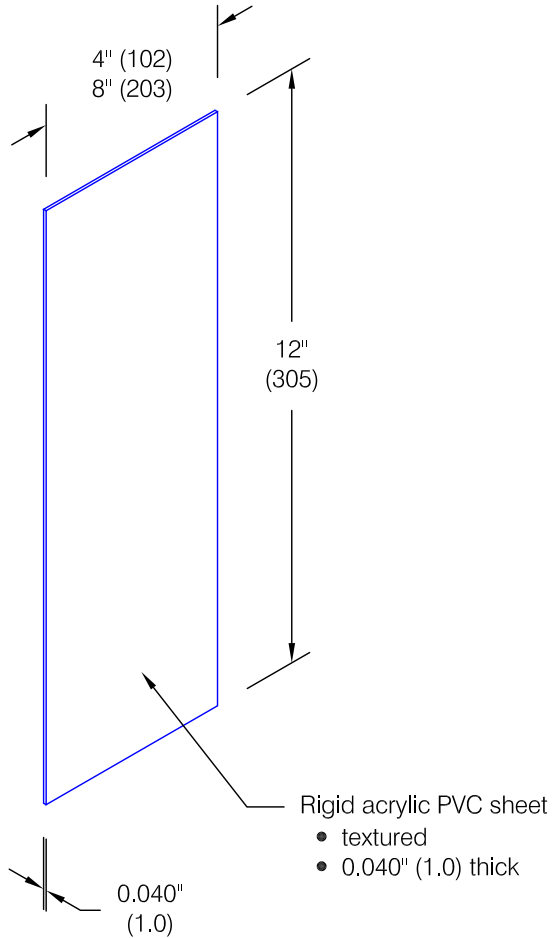

PPV-40 Push Plate

Features:

- Class A fire rating
- NFPA-252 (UL10b) approved for use on 90 minute wood and 180 minute steel fire rated door assemblies

Finishes:

- Manufacturer's standard colors
- Custom colors available