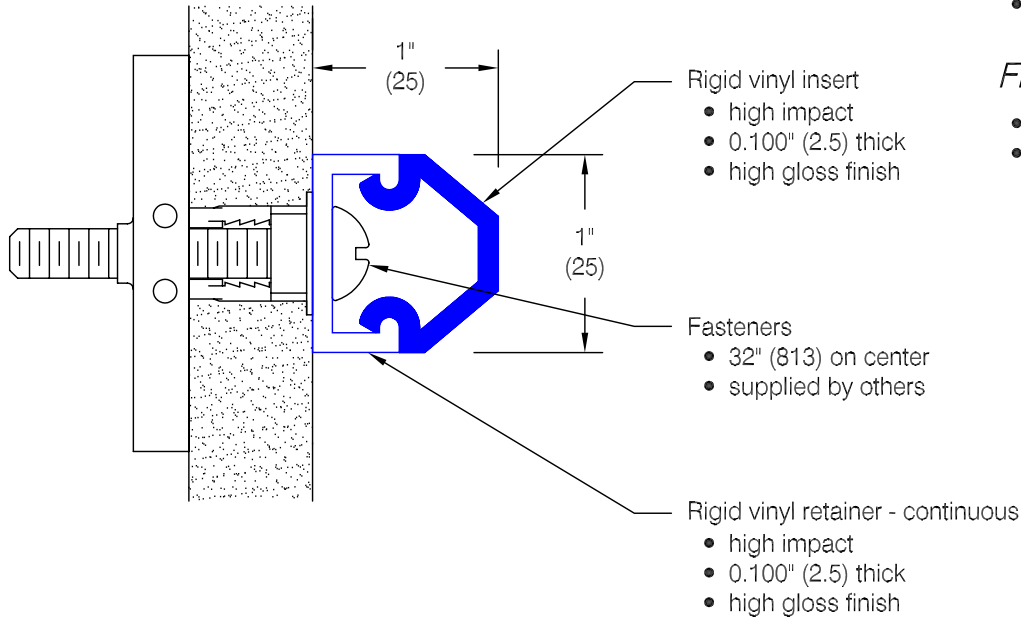

EBRU-1 Accent Rail

Features:

- Class A fire rating
- Molded end caps
- Molded outside corners
- Stock length 12'-0" (3658)

Finishes:

- Manufacturer's standard colors
- Custom colors available

Pawling Corporation reserves the right to discontinue a design or modify an existing design without prior notice