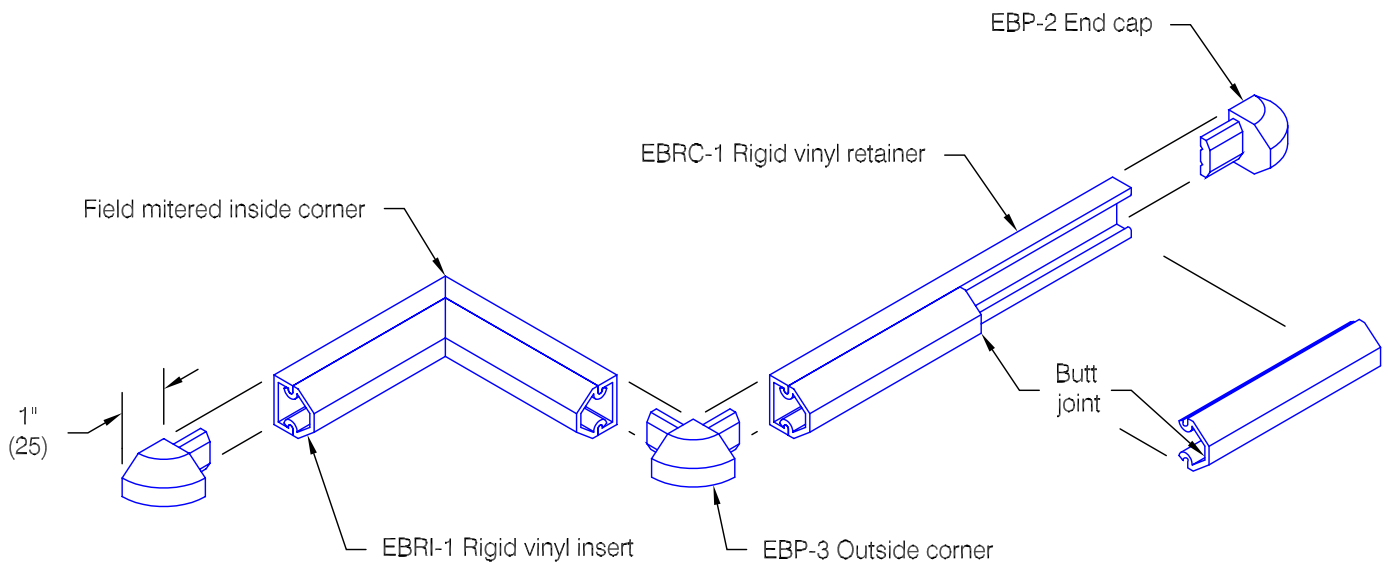

EBRU-1 Accent Rail

Features:

- Class A fire rating
- Molded end caps
- Molded outside corners
- Stock length 12'-0" (3658)

Finishes:

- Manufacturer's standard colors
- Custom colors available

Pawling Corporation reserves the right to discontinue a design or modify an existing design without prior notice