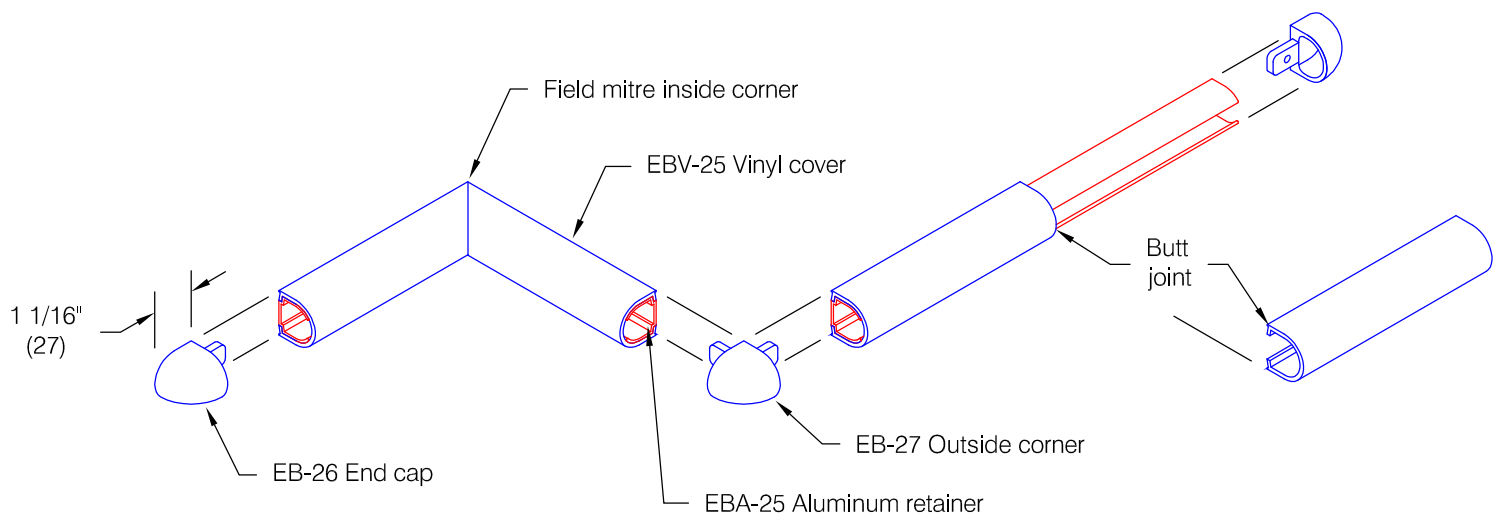

EB-25 Accent Rail

Features:

- Class A fire rating
- Molded end caps
- Molded outside corners
- Stock length 12'-0" (3658)

Finishes:

- Manufacturer's standard colors
- Custom colors available

Pawling Corporation reserves the right to discontinue a design or modify an existing design without prior notice