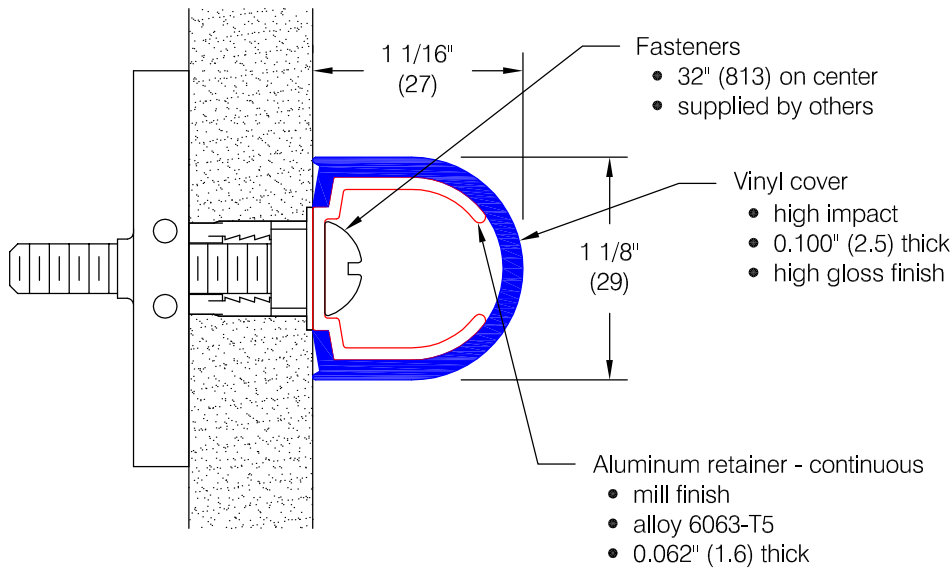

EB-25 Accent Rail

Features:

- Class A fire rating
- Molded end caps
- Molded outside corners
- Stock length 12'-0" (3658)

Finishes:

- Manufacturer's standard colors
- Custom colors available

Pawling Corporation reserves the right to discontinue a design or modify an existing design without prior notice