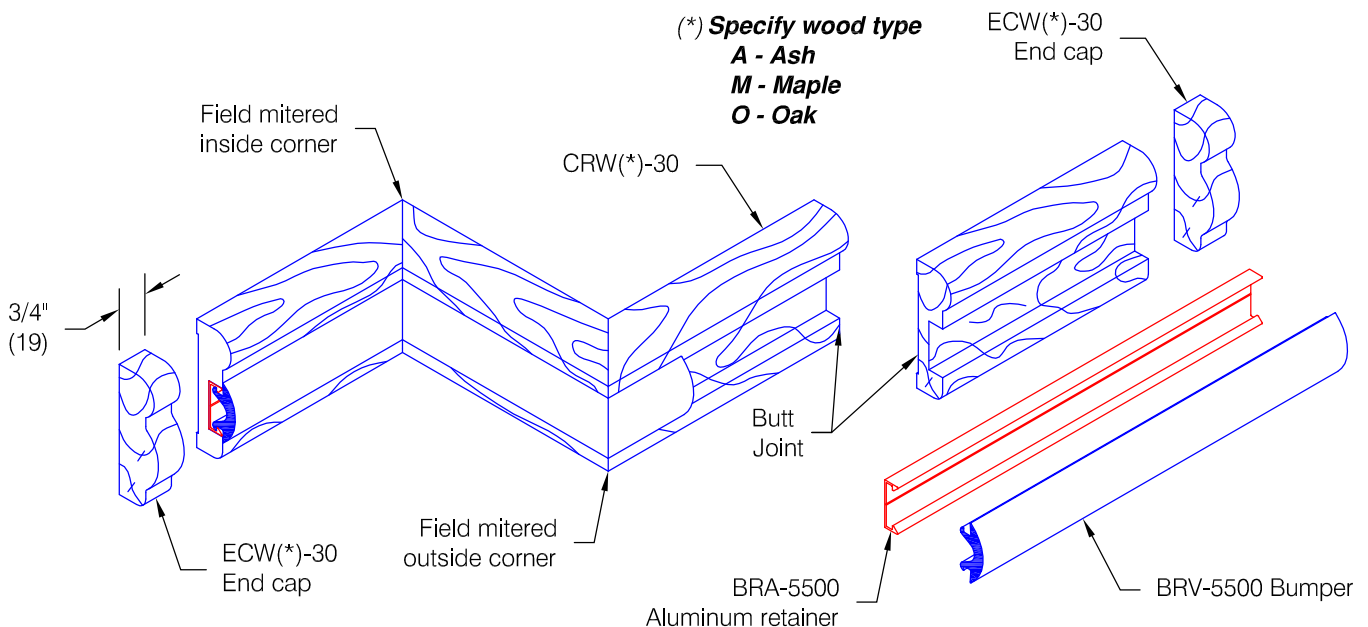

Pawling Corporation reserves the right to discontinue a design or modify an existing design without prior notice

Customer :

Project :

Architect :

Sales Rep :

WD.165.0c