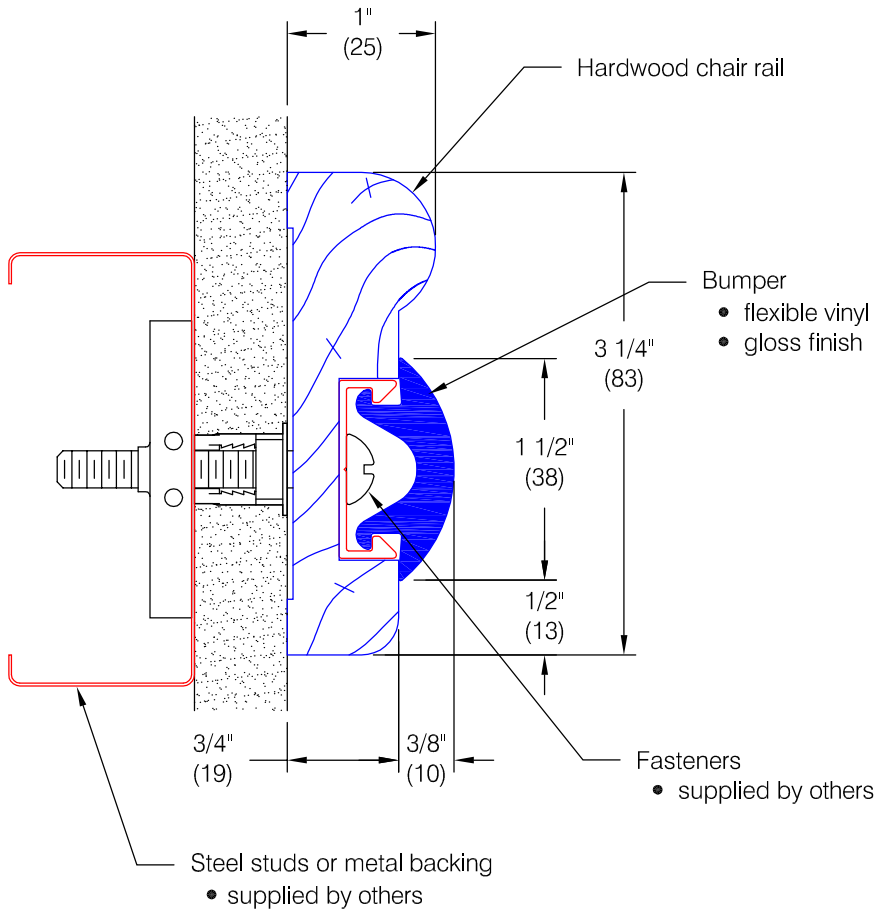

CRW-30 Chair Rail

Features:

- Milled end caps
- Stock lengths:
 Wood - random 6'-0" (1829) to 16'-0" (4877)
 Aluminum and vinyl - 12'-0" (3658)

Finishes:

Vinyl Bumper

- Available in limited standard colors
- Custom colors available