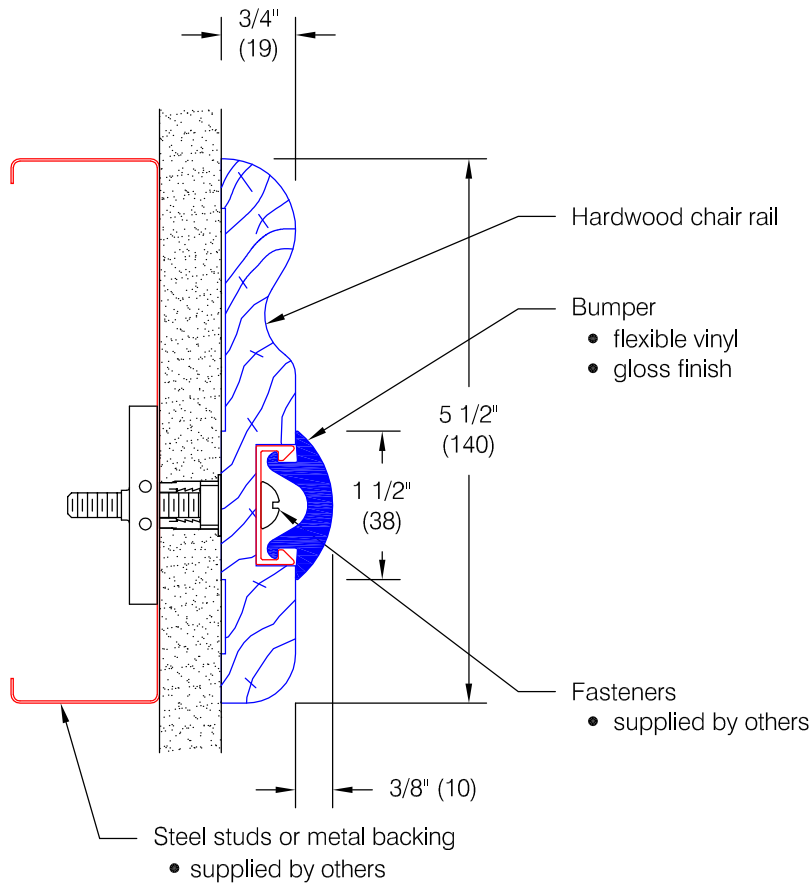

CRW-20 Chair Rail - Standard Options

Features:

- Milled end caps
- Stock lengths:
 Wood - random 6'-0" (1829) to 16'-0" (4877)
 Aluminum and vinyl - 12'-0" (3658)

Finishes:

Vinyl

- Available in limited standard colors