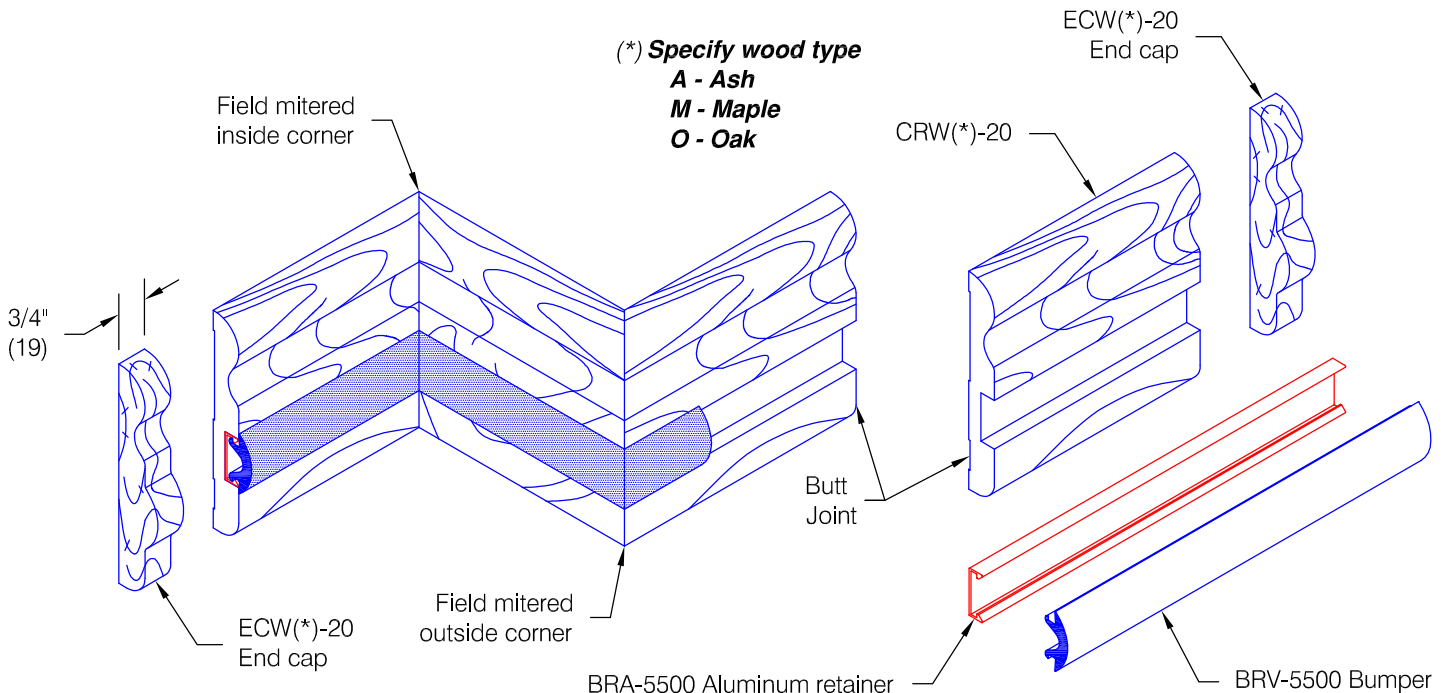

Pawling Corporation reserves the right to discontinue a design or modify an existing design without prior notice

Customer :	Project :	WD.149.0d
Architect :	Sales Rep :