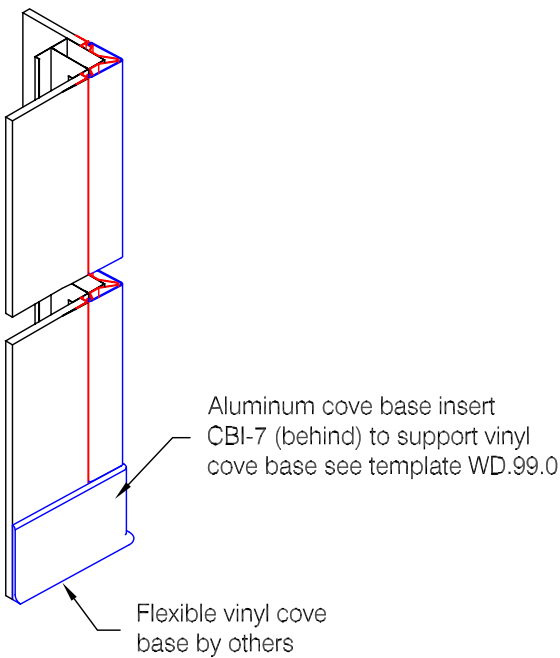

Optional Cove Base Insert