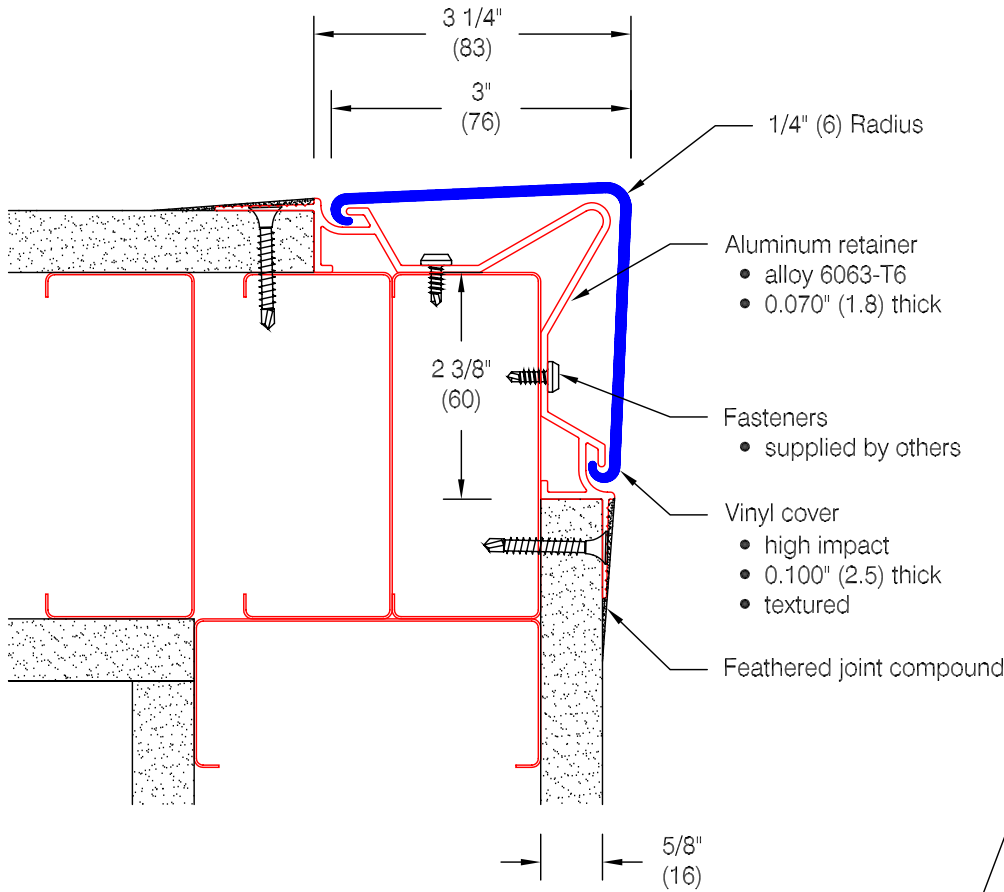

CGT-7 Corner Guard

Features:

- Class A fire rating
- "Drop-in" installation follows completion of drywall mounting
- Stock lengths: 8'-0" (2438), 9'-0" (2743), 10'-0" (3048), and 12'-0" (3658)
- Custom cut lengths available
- Available with aluminum cove base insert for use with vinyl cove base standard in 4" (102) and 6" (152) heights