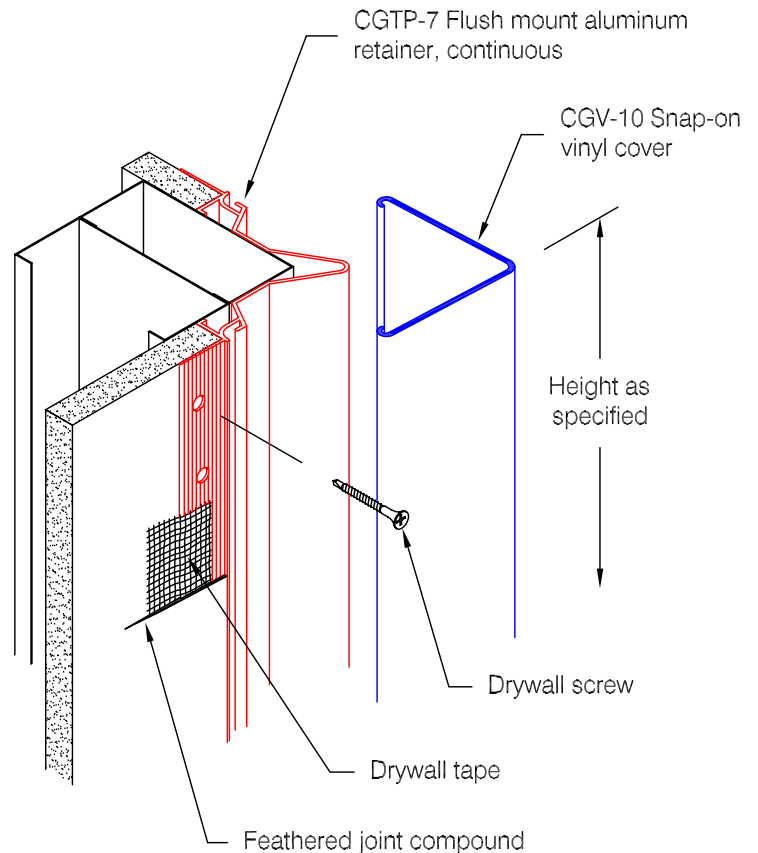

Pawling Corporation reserves the right to discontinue a design or modify an existing design without prior notice

Customer :

Project :

Architect :

Sales Rep :

WD.73.0b