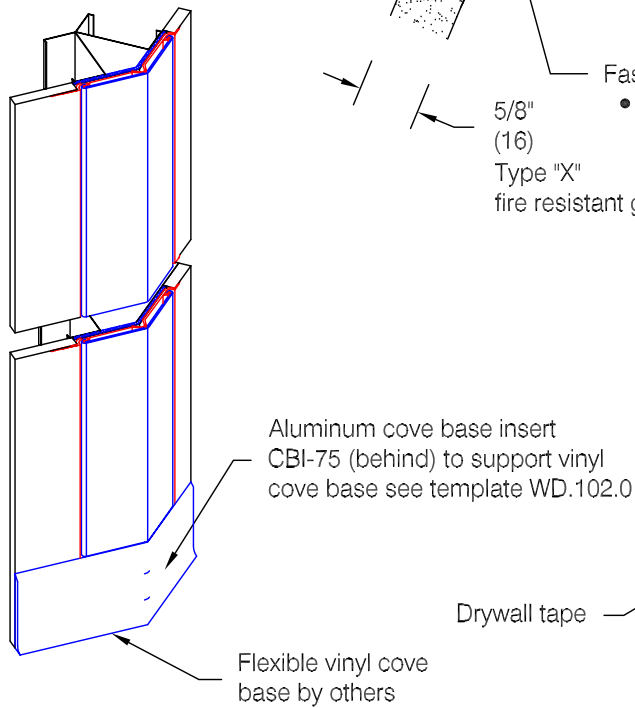

Optional Cove Base Insert