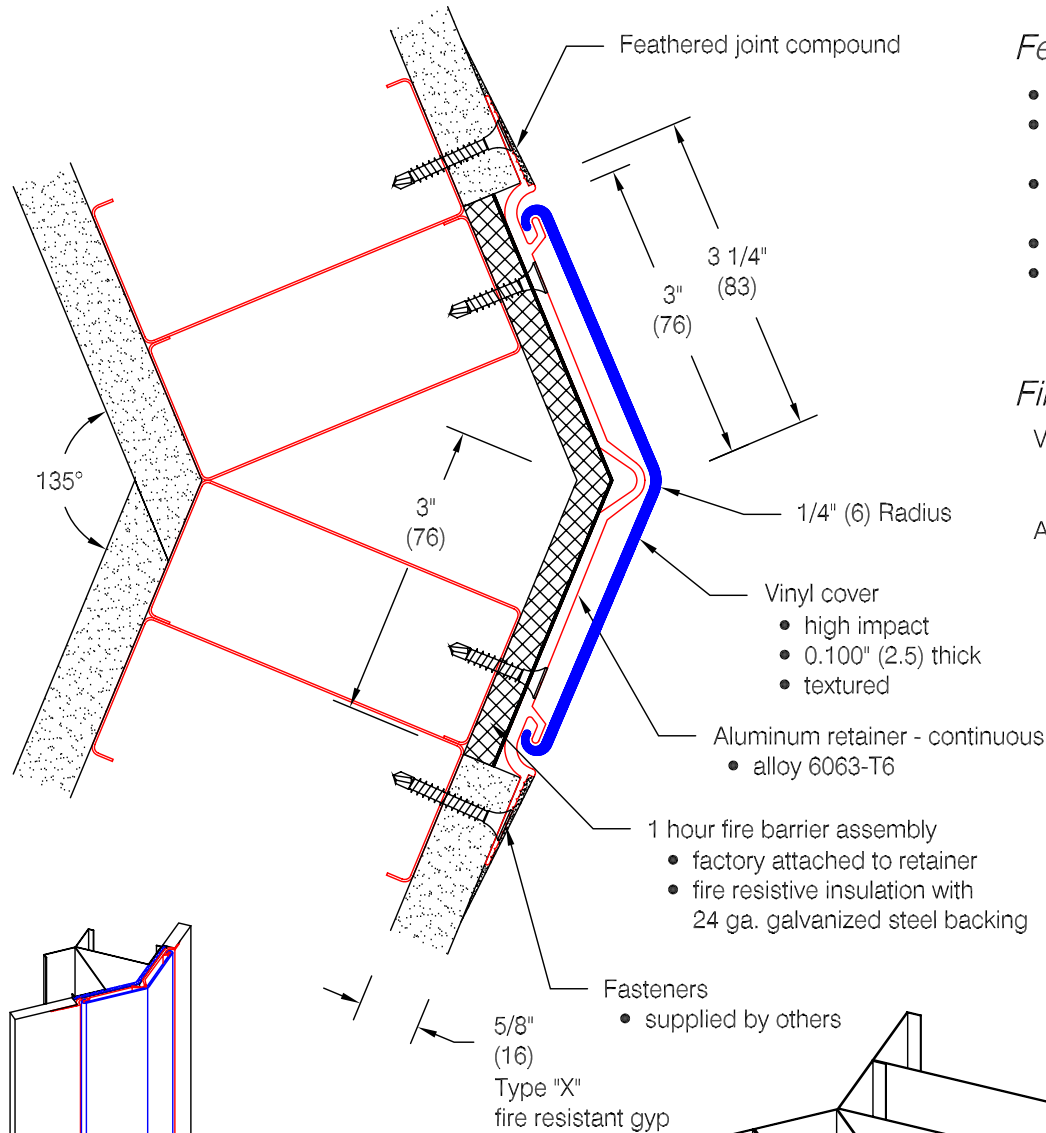

CGFT-75 Corner Guard 1 Hour Fire Rated

Features:

- Class A fire rating
- "Drop-in" installation follows completion of drywall mounting
- Stock lengths: 8'-0" (2438), 9'-0" (2743), 10'-0" (3048), and 12'-0" (3658)
- Custom cut lengths available
- Available with aluminum cove base insert for use with vinyl cove base standard in 4" (102) and 6" (152) heights

Finishes:

- Vinyl cover (textured)
- Manufacturer's standard colors
 - Custom colors available
- Aluminum retainer
- Mill finish aluminum

Optional Cove Base Insert

Pawling Corporation reserves the right to discontinue a design or modify an existing design without prior notice