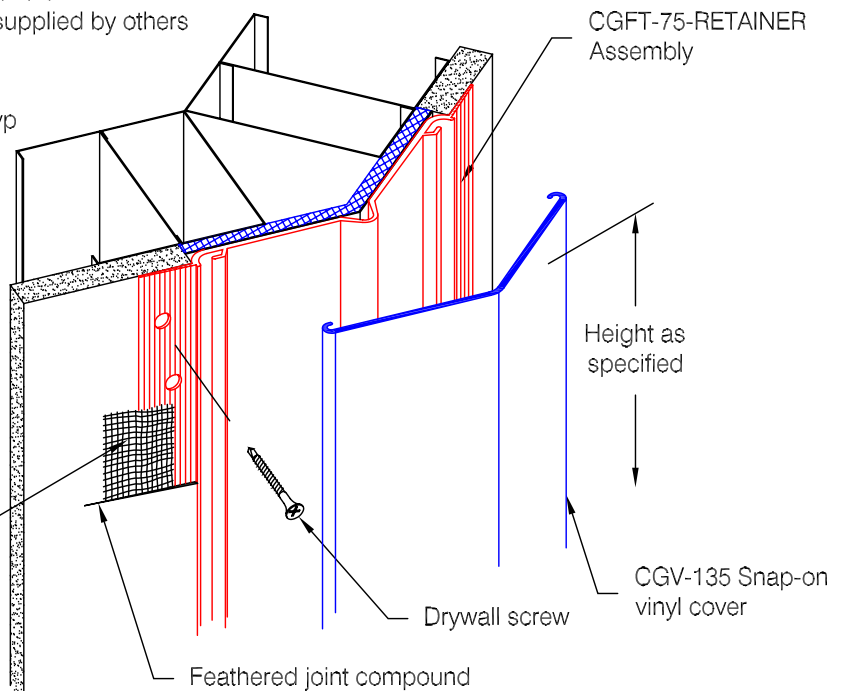

CGFT-75 Corner Guard 1 Hour Fire Rated

Features:

- Class A fire rating
- "Drop-in" installation follows completion of drywall mounting
- Stock lengths: 8'-0" (2438), 9'-0" (2743), 10'-0" (3048), and 12'-0" (3658)
- Custom cut lengths available
- Available with aluminum cove base insert for use with vinyl cove base standard in 4" (102) and 6" (152) heights

Finishes:

- Vinyl cover (textured)
- Manufacturer's standard colors
 - Custom colors available
- Aluminum retainer
- Mill finish aluminum

Optional Cove Base Insert

Pawling Corporation reserves the right to discontinue a design or modify an existing design without prior notice