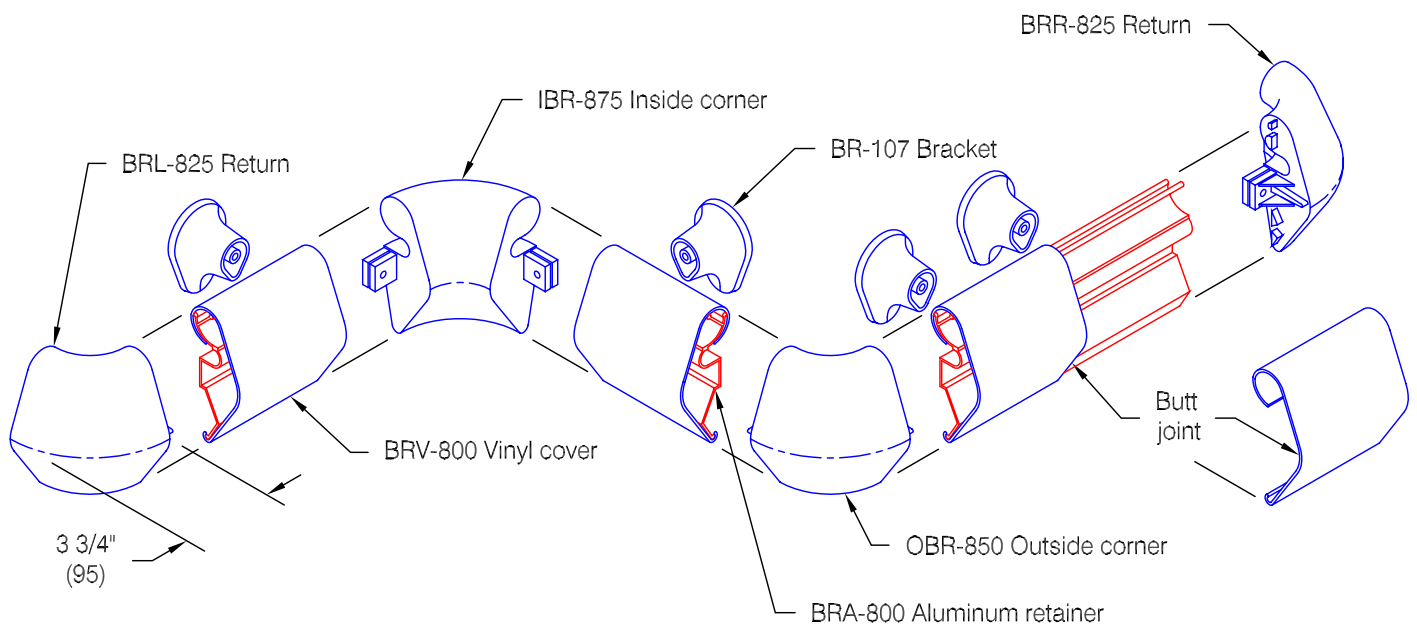

BR-800 Handrail

Features:

- ADA Compliant
- Class A fire rating
- Molded returns - with hardware
- Molded outside corners - with hardware
- Molded inside corners - with hardware
- Stock length 12'-0" (3658)

Finishes:

- Manufacturer's standard colors
- Custom colors available

Pawling Corporation reserves the right to discontinue a design or modify an existing design without prior notice

Customer :	Project :	WD.6.0b
Architect :	Sales Rep :