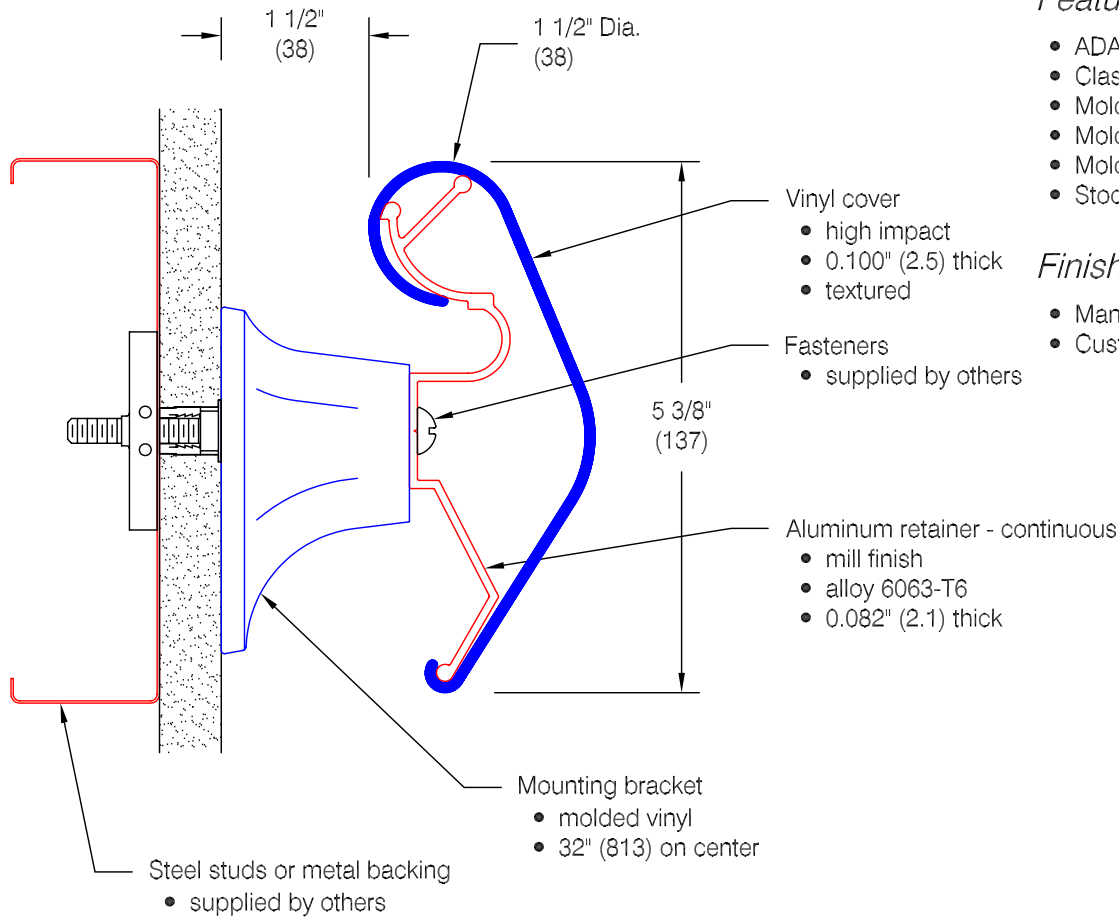

BR-800 Handrail

Features:

- ADA Compliant
- Class A fire rating
- Molded returns - with hardware
- Molded outside corners - with hardware
- Molded inside corners - with hardware
- Stock length 12'-0" (3658)

Finishes:

- Manufacturer's standard colors
- Custom colors available

Pawling Corporation reserves the right to discontinue a design or modify an existing design without prior notice

Customer :	Project :	WD.6.0b
Architect :	Sales Rep :