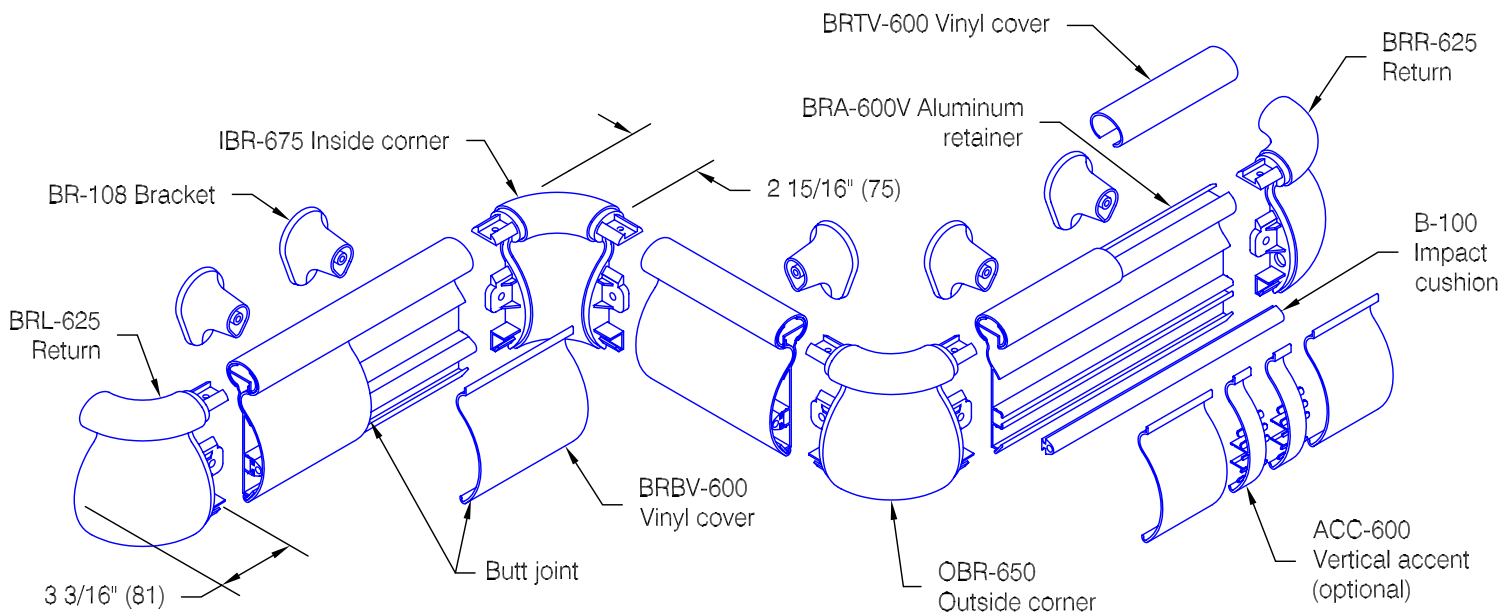

# BR-600V Handrail - Standard Options

**Features:**

- Class A fire rating
- Molded returns - with hardware
- Molded outside corners - with hardware
- Molded inside corners - with hardware
- Stock length 12'-0" (3658)

**Finishes:**

- Manufacturer's standard colors
- Custom colors available
- Molded vertical accents available

Optional 3/4" wide molded vertical accent

- may be placed individually or in series, side-by-side
- available in a wide range of colors
- may be located along length of profile as desired