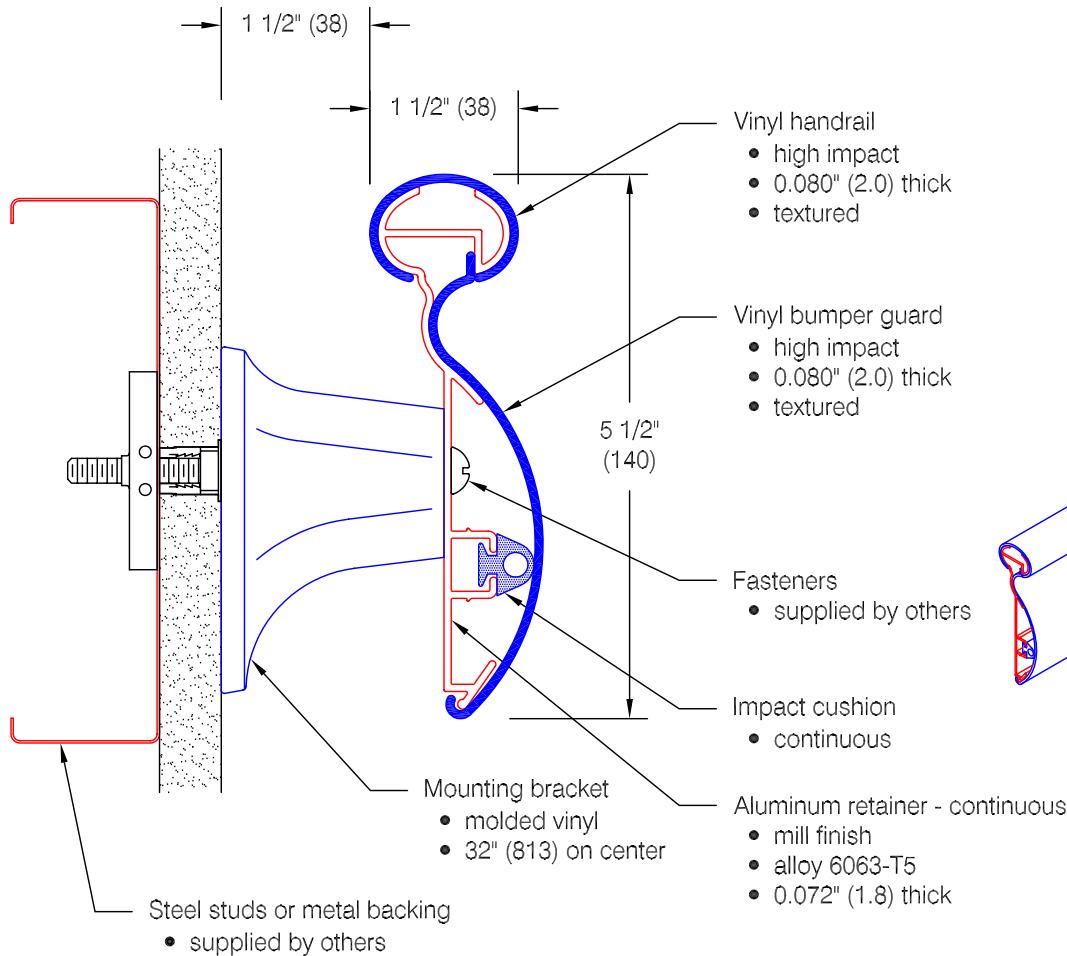

# BR-600V Handrail - Standard Options

**Features:**

- Class A fire rating
- Molded returns - with hardware
- Molded outside corners - with hardware
- Molded inside corners - with hardware
- Stock length 12'-0" (3658)

**Finishes:**

- Manufacturer's standard colors
- Custom colors available
- Molded vertical accents available

Optional 3/4" wide molded vertical accent

- may be placed individually or in series, side-by-side
- available in a wide range of colors
- may be located along length of profile as desired