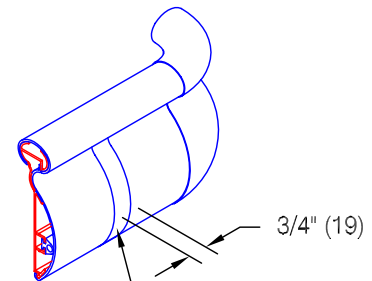

# BR-600V Handrail - Standard Options

**Features:**

- Class A fire rating
- Molded returns - with hardware
- Molded outside corners - with hardware
- Molded inside corners - with hardware
- Stock length 12'-0" (3658)

**Finishes:**

- Manufacturer's standard colors
- Custom colors available
- Molded vertical accents available

Optional 3/4" wide molded vertical accent

- may be placed individually or in series, side-by-side
- available in a wide range of colors
- may be located along length of profile as desired