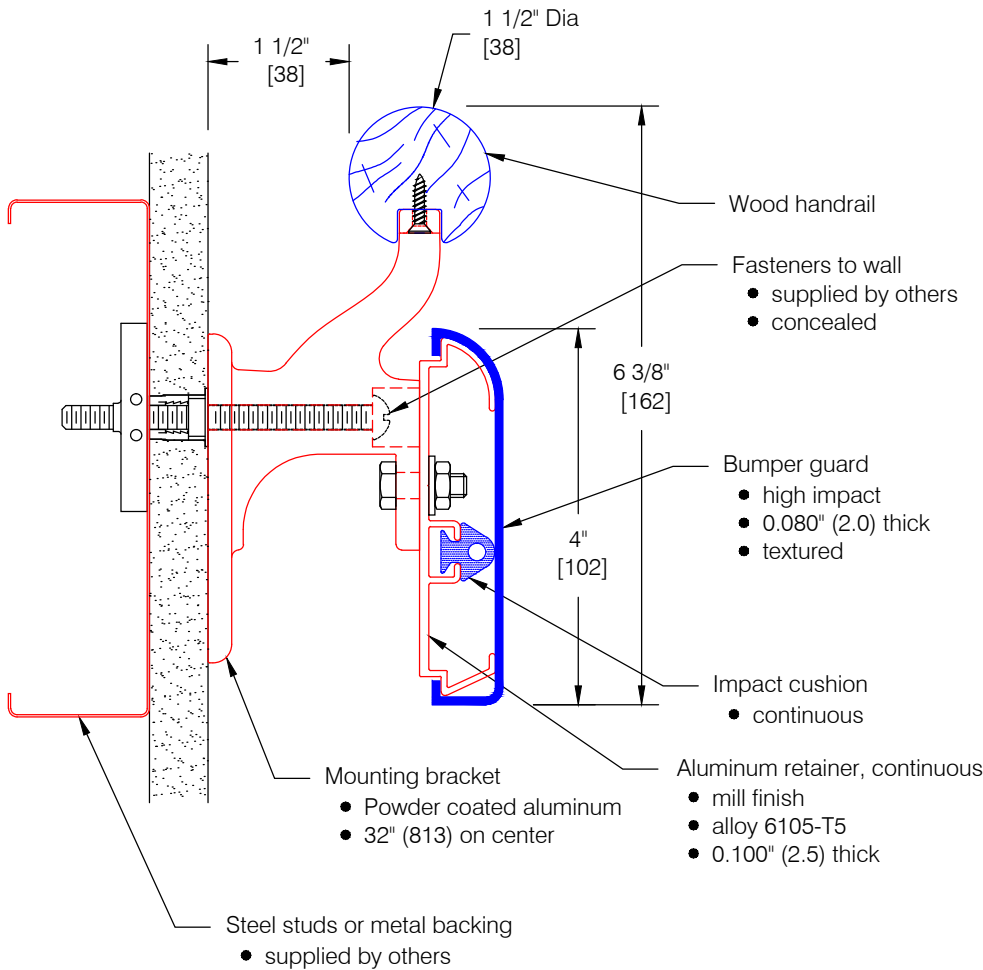

BR(*)-4RW Handrail - Standard Options

Features:

- ADA Compliant
- Wall returns - with hardware
- Outside corners - with hardware
- Inside Corners - mitered
- Stock lengths:
 Wood - random 6'-0" (1829) to 16'-0" (4877)
 Bumper guard - 12'-0" (3658)