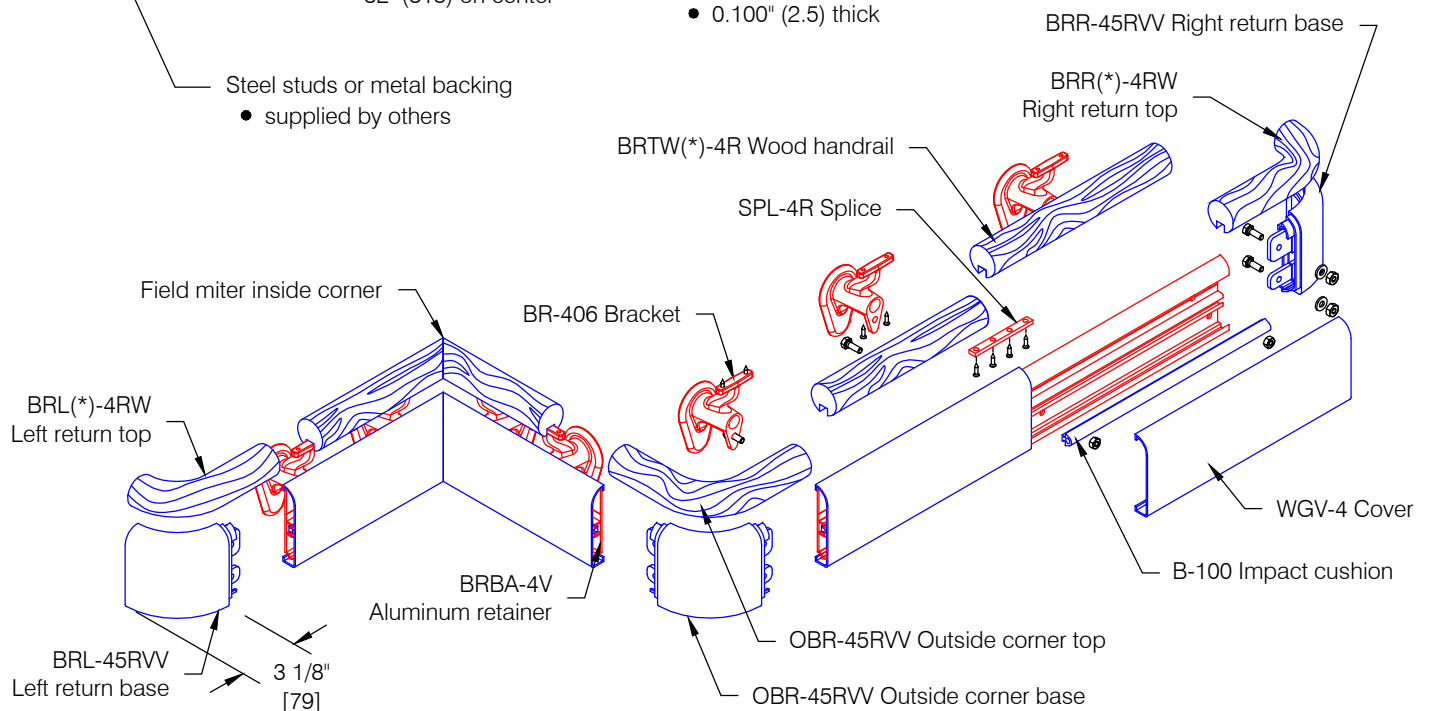

Pawling Corporation reserves the right to discontinue a design or modify an existing design without prior notice

Customer :	Project :	WD.182.0
Architect :	Sales Rep :